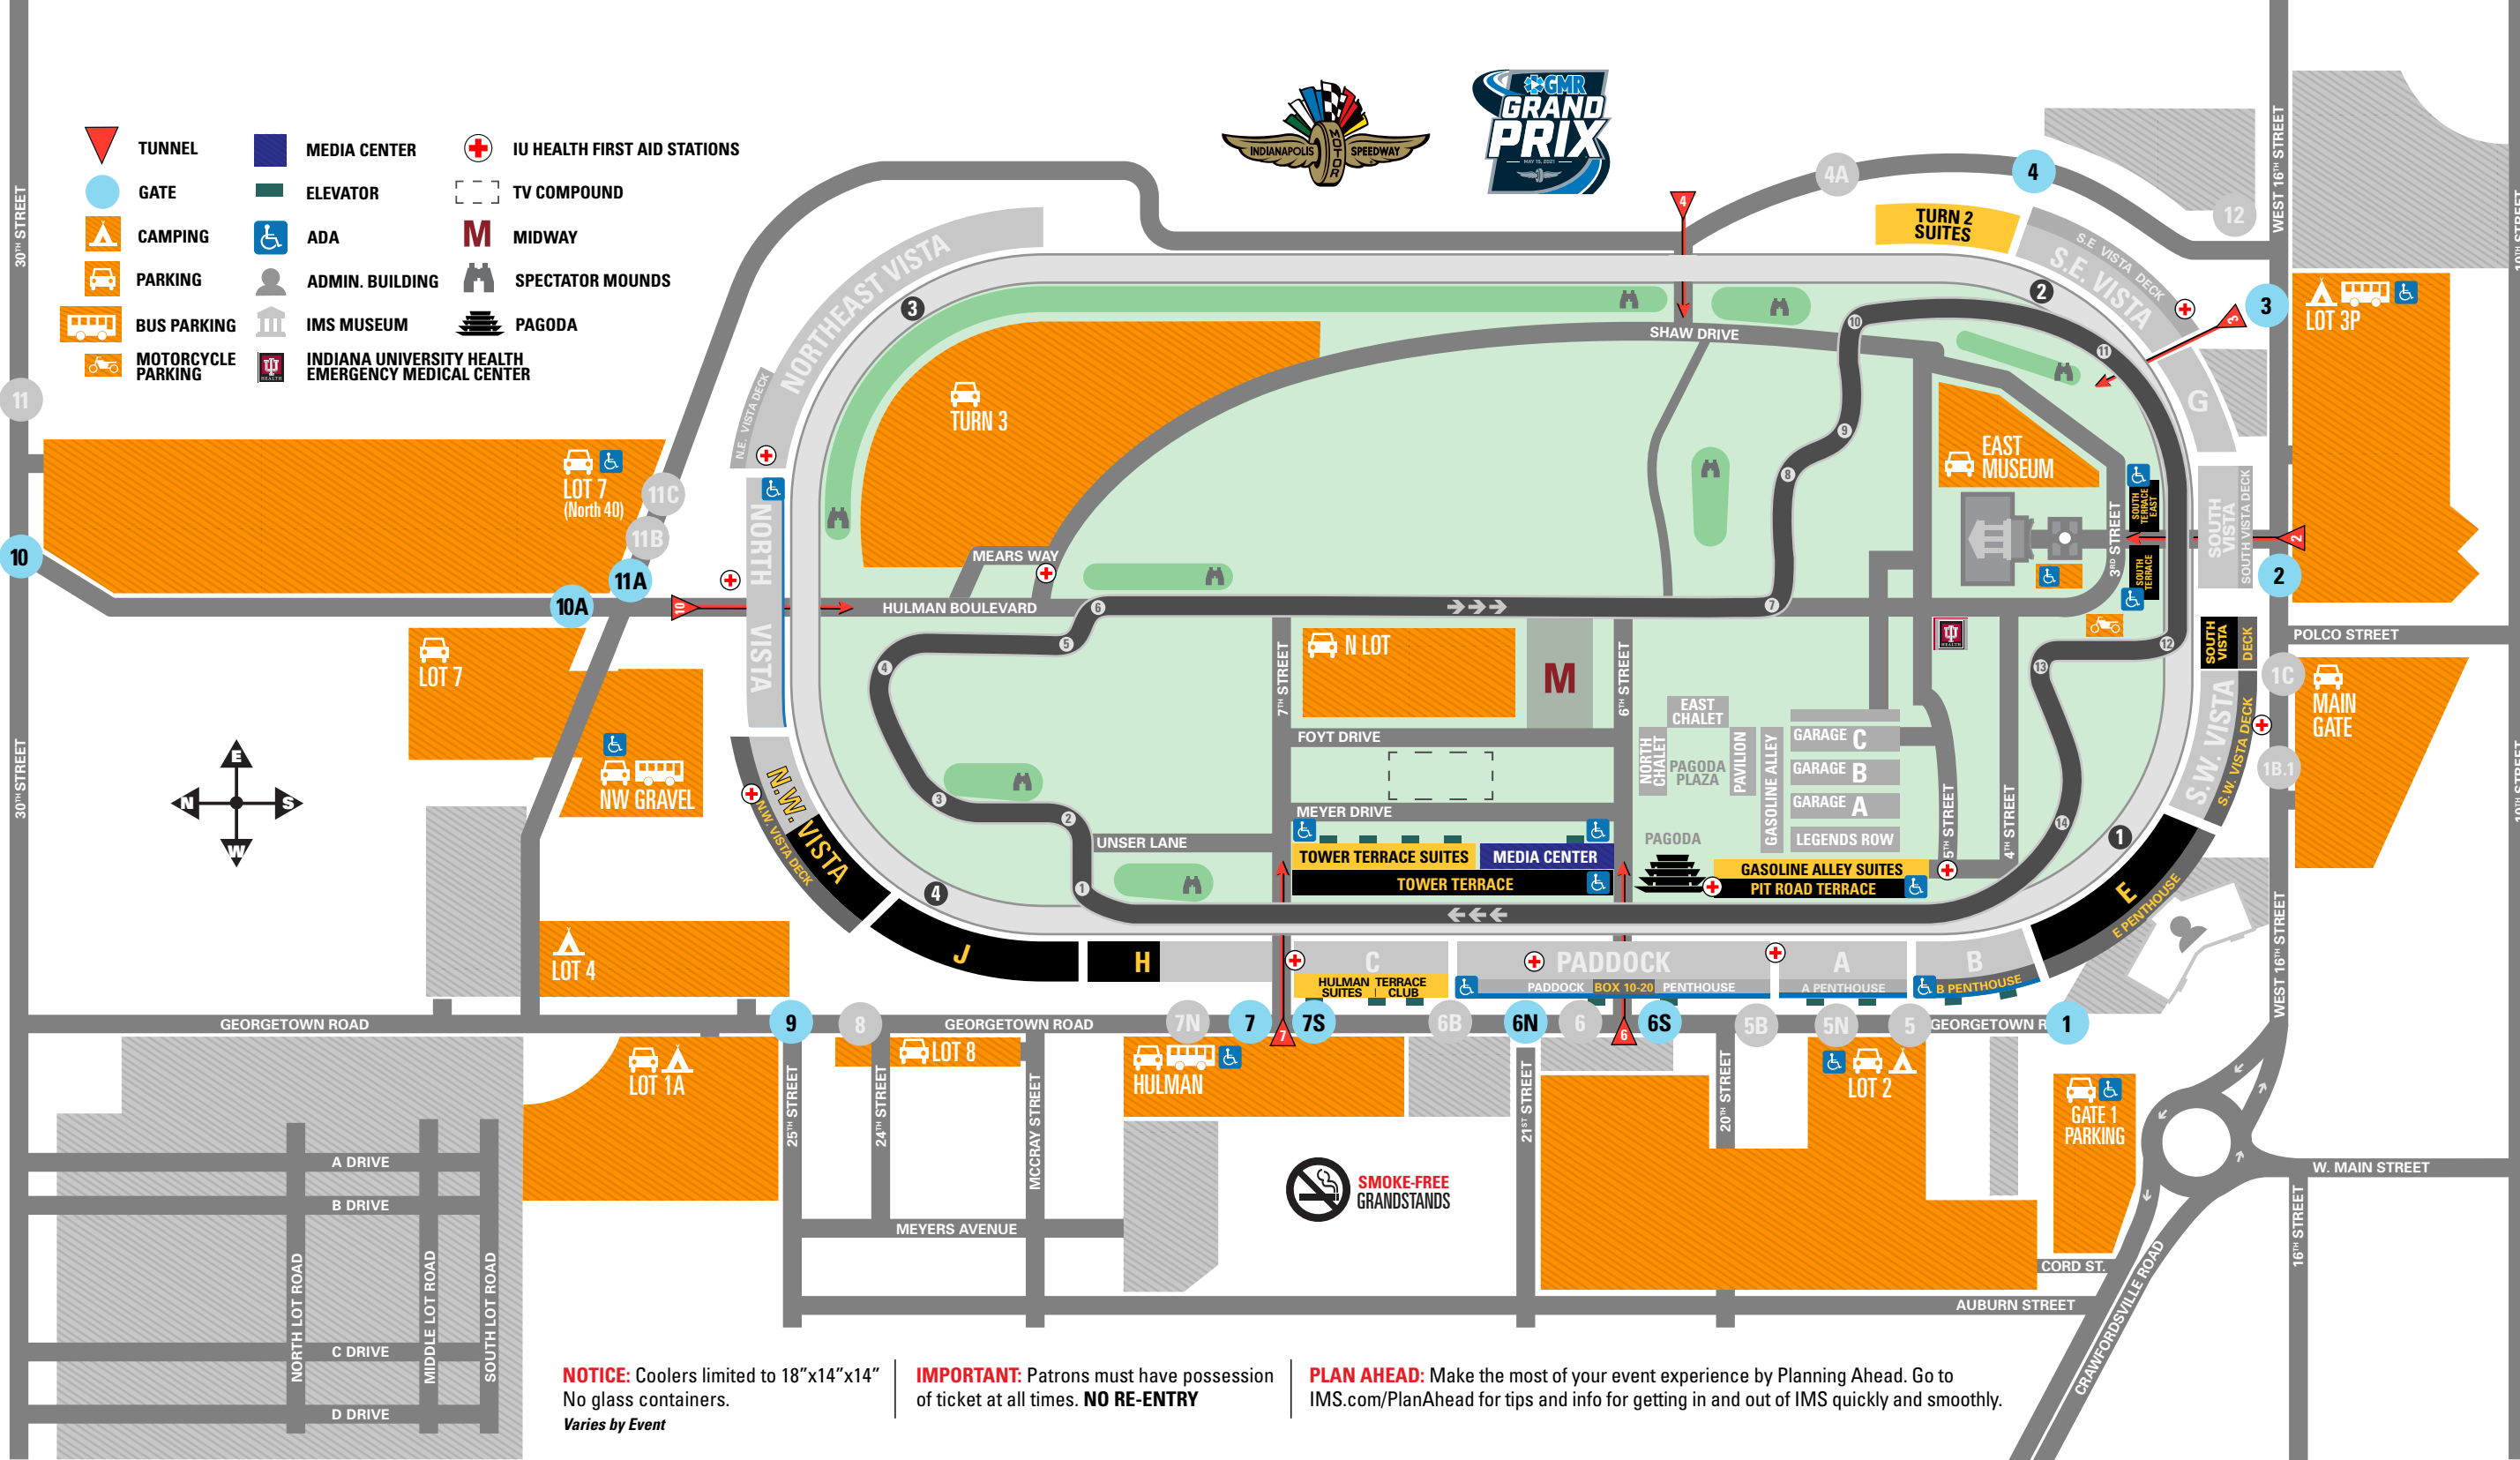

- TUNNEL
- MEDIA CENTER
- IU HEALTH FIRST AID STATIONS
- GATE
- ELEVATOR
- TV COMPOUND
- CAMPING
- ADA
- MIDWAY
- PARKING
- ADMIN. BUILDING
- SPECTATOR MOUNDS
- BUS PARKING
- IMS MUSEUM
- PAGODA
- MOTORCYCLE PARKING
- INDIANA UNIVERSITY HEALTH EMERGENCY MEDICAL CENTER

NOTICE: Coolers limited to 18"x14"x14"
No glass containers.
Varies by Event

IMPORTANT: Patrons must have possession of ticket at all times. **NO RE-ENTRY**

PLAN AHEAD: Make the most of your event experience by Planning Ahead. Go to [IMS.com/PlanAhead](https://www.ims.com/PlanAhead) for tips and info for getting in and out of IMS quickly and smoothly.