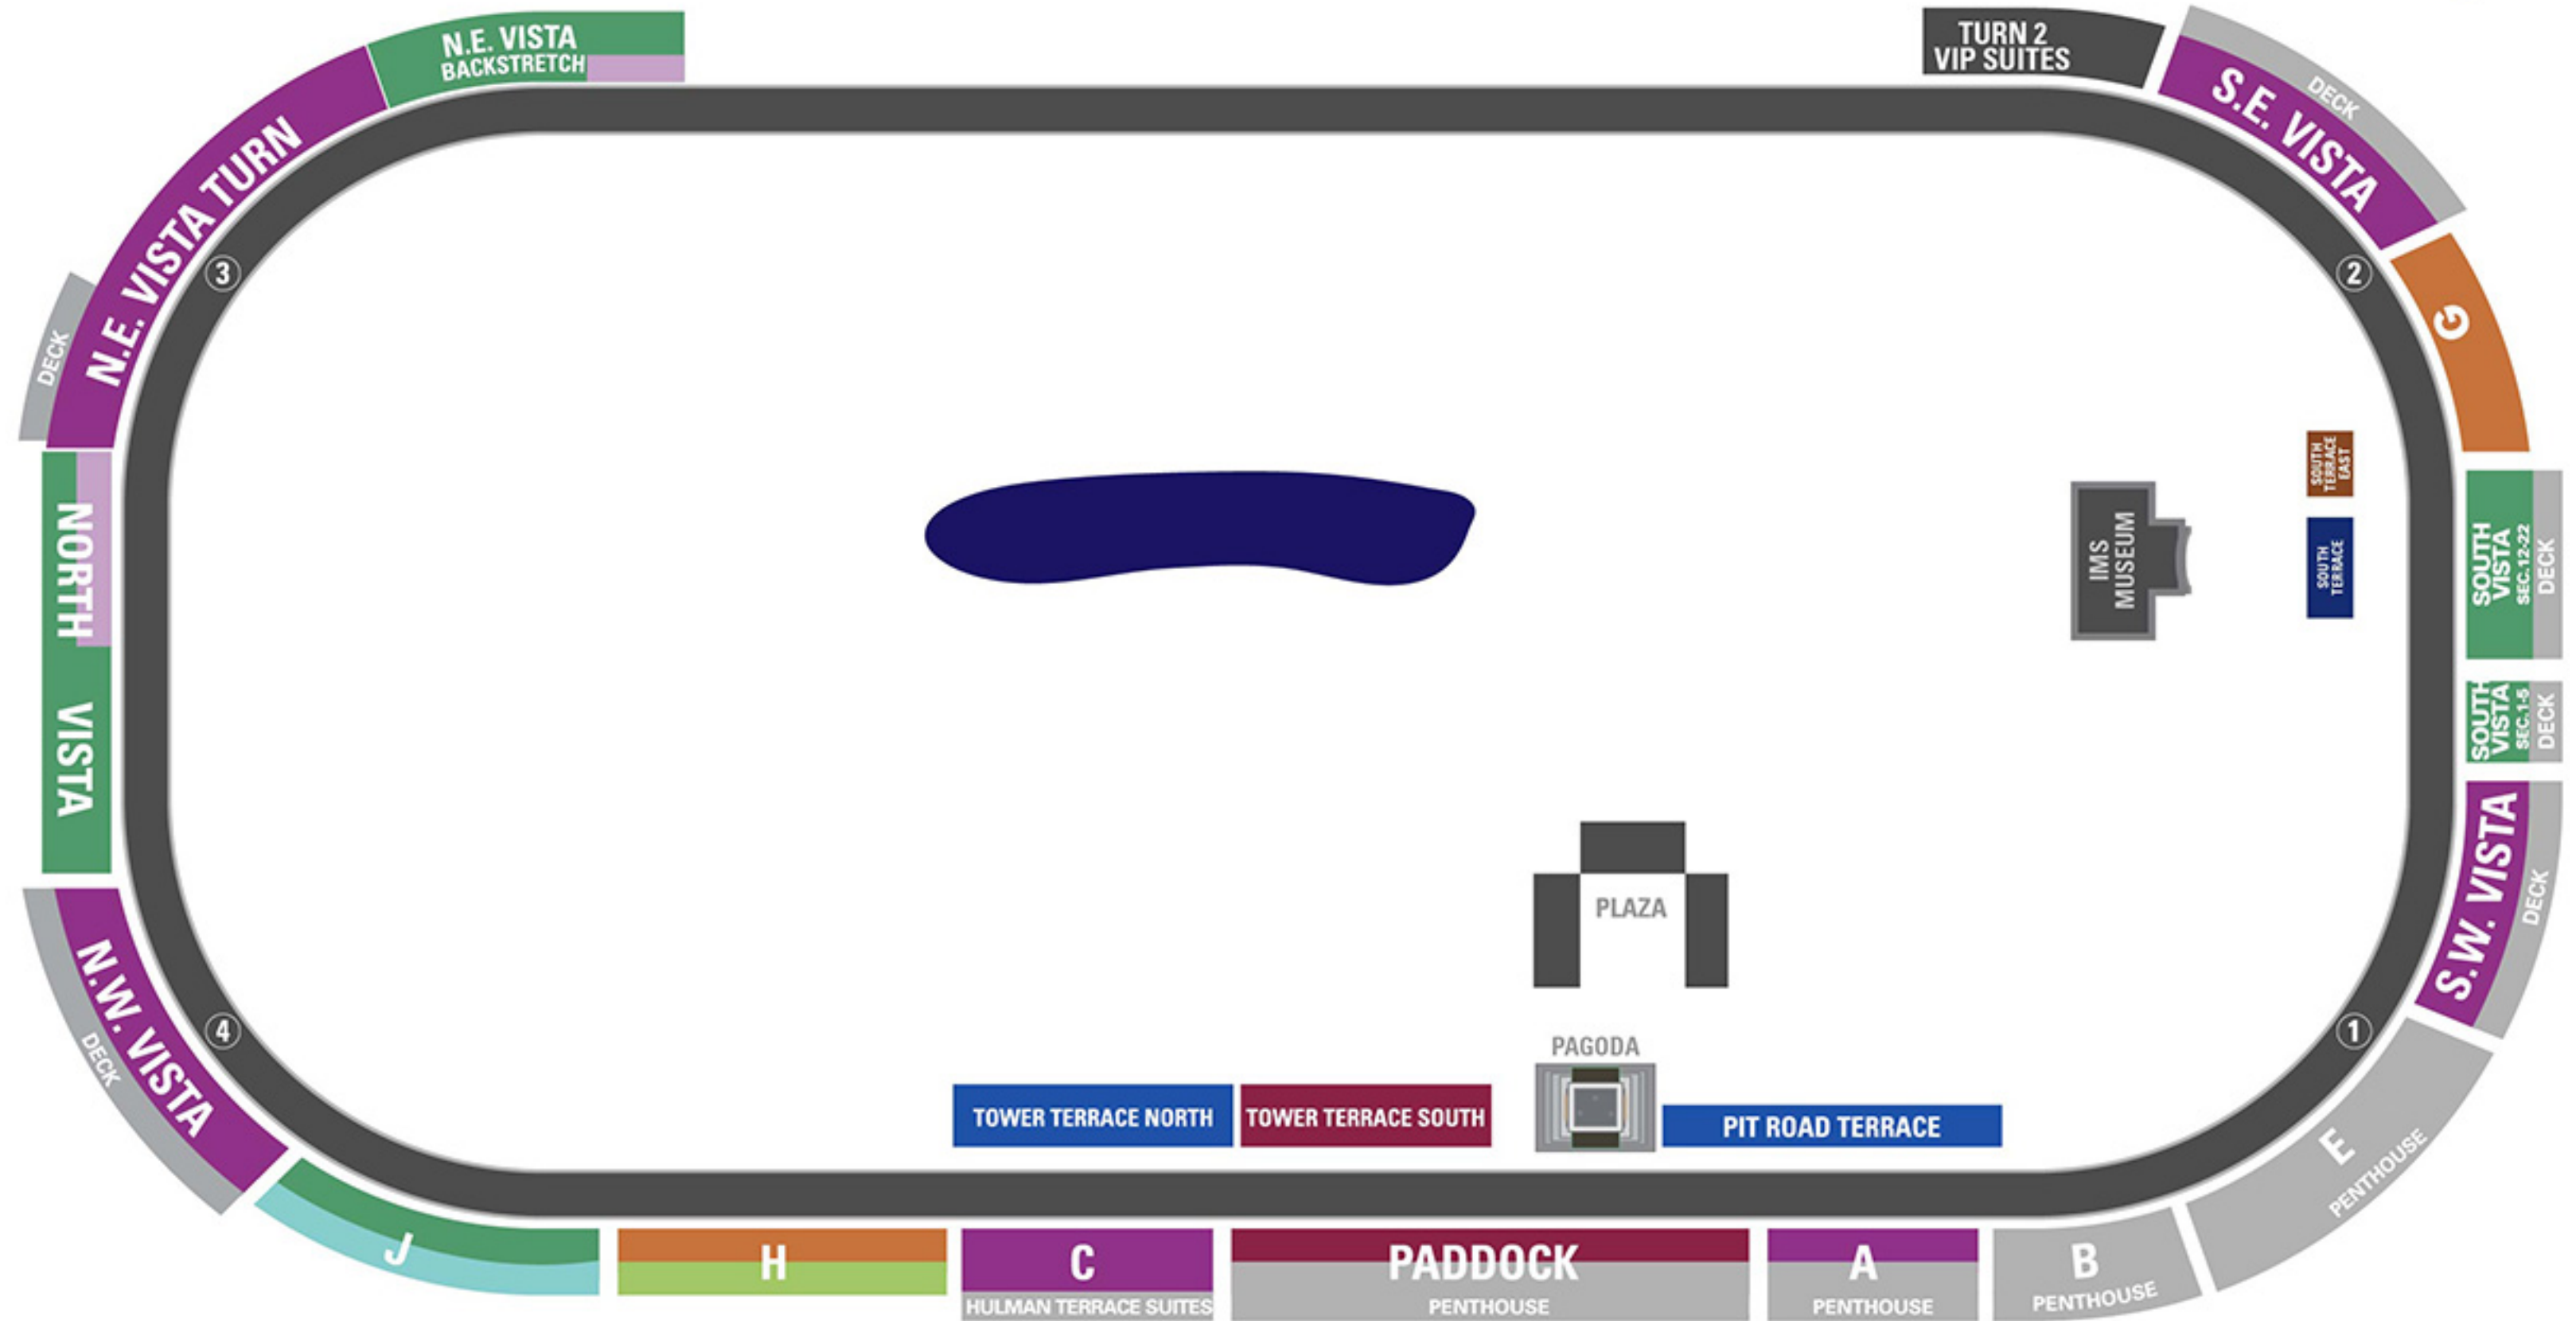

2019 INDIANAPOLIS 500

2020 RENEWAL	NOV 1 - FEB 28	MAR 1 - APRIL 30	MAY 1 - MAY 26
\$250-\$260	SOLD OUT	SOLD OUT	SOLD OUT
\$245	SOLD OUT	SOLD OUT	SOLD OUT
\$230	SOLD OUT	SOLD OUT	SOLD OUT
\$215	SOLD OUT	SOLD OUT	SOLD OUT
\$200	SOLD OUT	SOLD OUT	SOLD OUT
\$135	SOLD OUT	SOLD OUT	SOLD OUT
\$125	SOLD OUT	SOLD OUT	SOLD OUT
\$115-\$120	\$117-\$125	\$117-\$130	\$120-\$130
\$111-\$113	\$113-\$118	\$113-\$125	\$115-\$130
\$95-\$98	\$95-\$100	\$95-\$100	\$98-\$105
\$92-\$94	\$93-\$98	\$95-\$100	\$95-\$100
\$85-\$88	\$85-\$90	\$85-\$90	\$88-\$94
\$82	\$84	\$84	\$87
\$75	\$75	\$77	\$78
\$60	\$60	\$60	\$65
\$55	\$55	\$60	\$65
\$50	\$50	\$55	\$60

*ALL TICKET PRICES ARE SUBJECT TO CHANGE