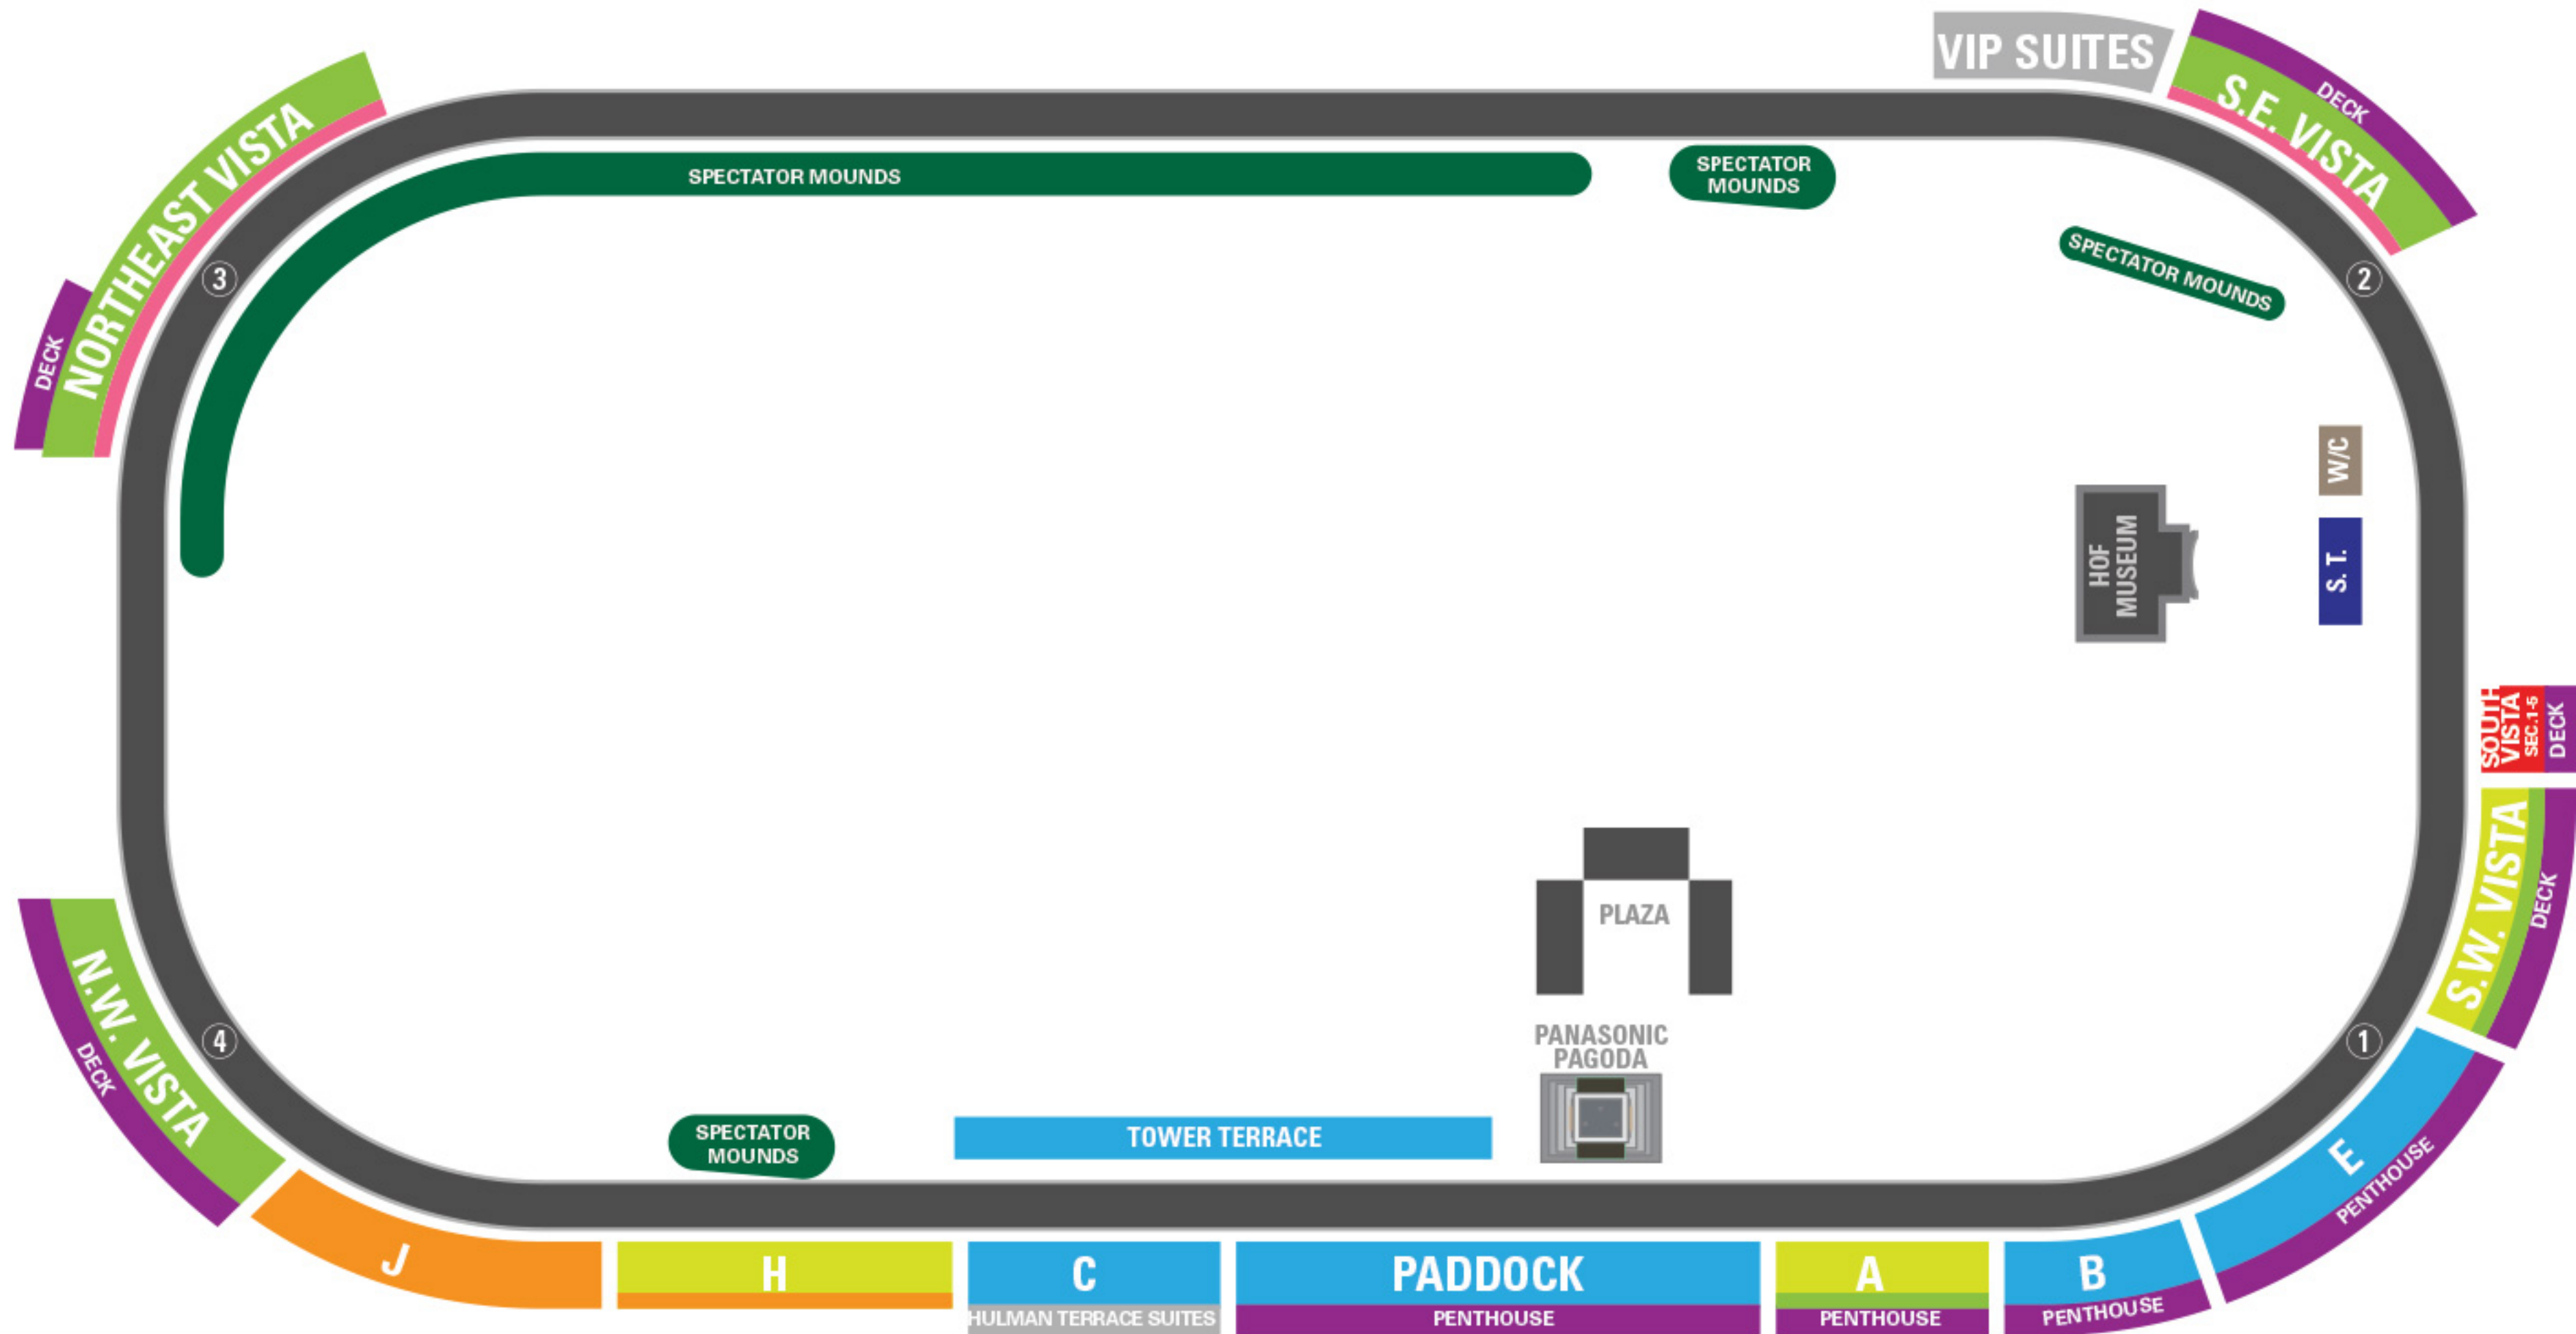

# | 2018 BIG MACHINE BRICKYARD 400

RENEWALS	STAGE 1	STAGE 2	STAGE 3
\$159	\$165	\$169	\$175
\$92	\$92	\$92	\$95
\$82	\$82	\$82	\$85
\$87	\$87	\$87	\$90
\$72	\$72	\$72	\$75
\$67	\$67	\$67	\$70
\$57	\$57	\$57	\$60
FLEX -\$50	FLEX -\$50	FLEX -\$50	FLEX -\$50
\$41	\$41	\$41	\$45
GA-\$30	GA-\$30	GA-\$35	GA-\$40

\* TICKET PRICES SUBJECT TO CHANGE