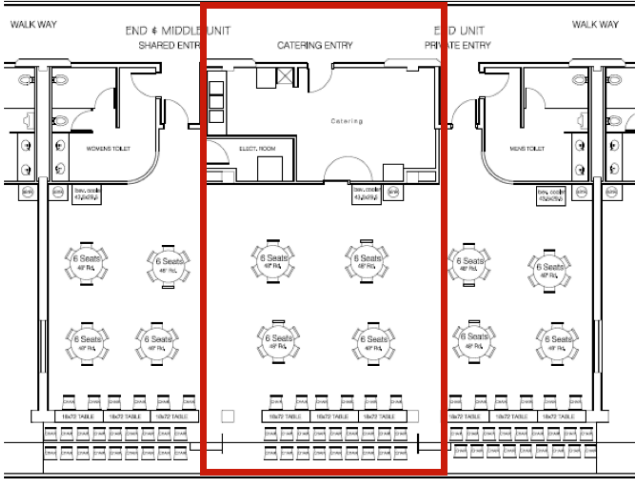

GASOLINE ALLEY SUITES

Facility Map with Gasoline Alley Suite Location

30 SEATED GUEST (INCLUDING BAR TABLES/CHAIRS) WINDOW 30 SEATED GUEST (INCLUDING BAR TABLES/CHAIRS) 30 SEATED GUEST (INCLUDING BAR TABLES/CHAIRS)

48 Total Seats 48 Total Seats 48 Total Seats

Gasoline Alley Suite Typical Furniture Plan

Gasoline Alley Suite Layout