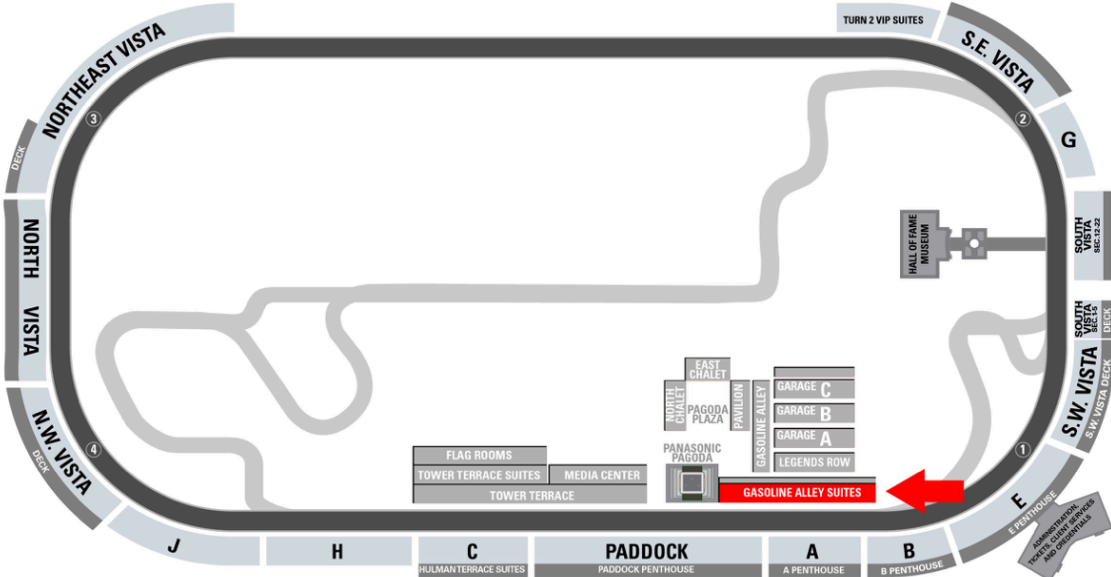

GASOLINE ALLEY SUITES

Facility Map with Gasoline Alley Suite Location

30 SEATED GUEST (INCLUDING BAR TABLES/CHAIRS) WINDOW 30 SEATED GUEST (INCLUDING BAR TABLES/CHAIRS) 30 SEATED GUEST (INCLUDING BAR TABLES/CHAIRS)

48 Total Seats 48 Total Seats 48 Total Seats

Gasoline Alley Suite Typical Furniture Plan

Gasoline Alley Suite Layout