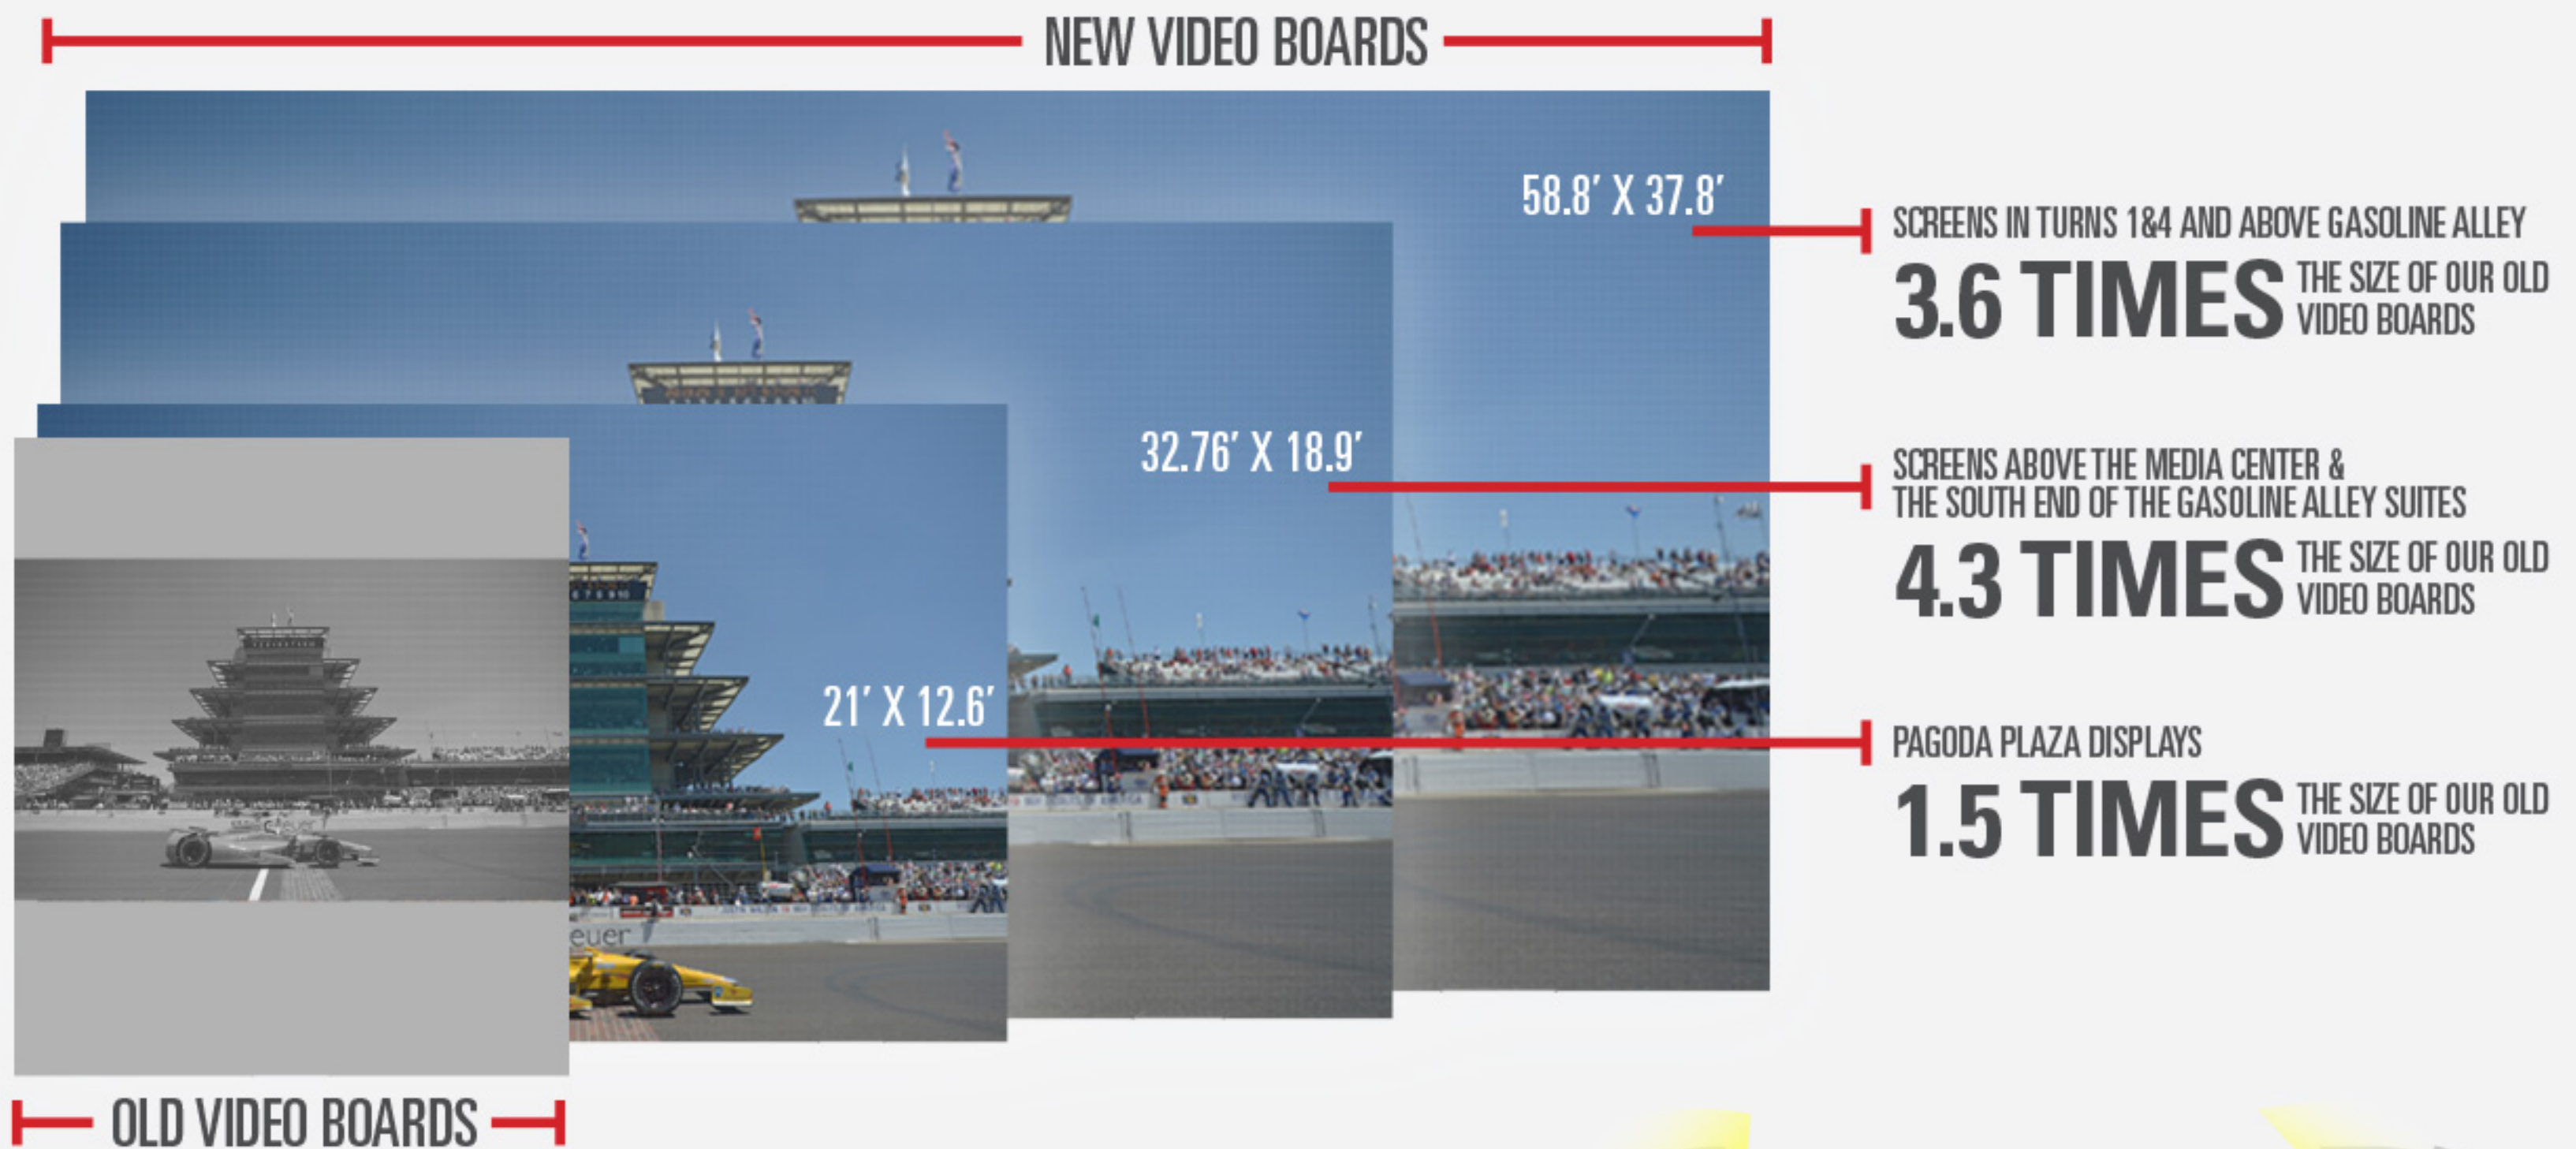

# BIGGER. BRIGHTER. CLOSER TO THE ACTION.

**Panasonic**

OFFICIAL PARTNER OF THE  
INDIANAPOLIS MOTOR SPEEDWAY

**THERE ARE NO  
BAD SEATS!**

**98%**

→ OF ALL SEAT-HOLDERS WILL HAVE A CLEAR VIEW OF OUR NEW **HIGH-DEFINITION** VIDEO BOARDS PUTTING YOU CLOSER TO THE RACE THAN EVER BEFORE.