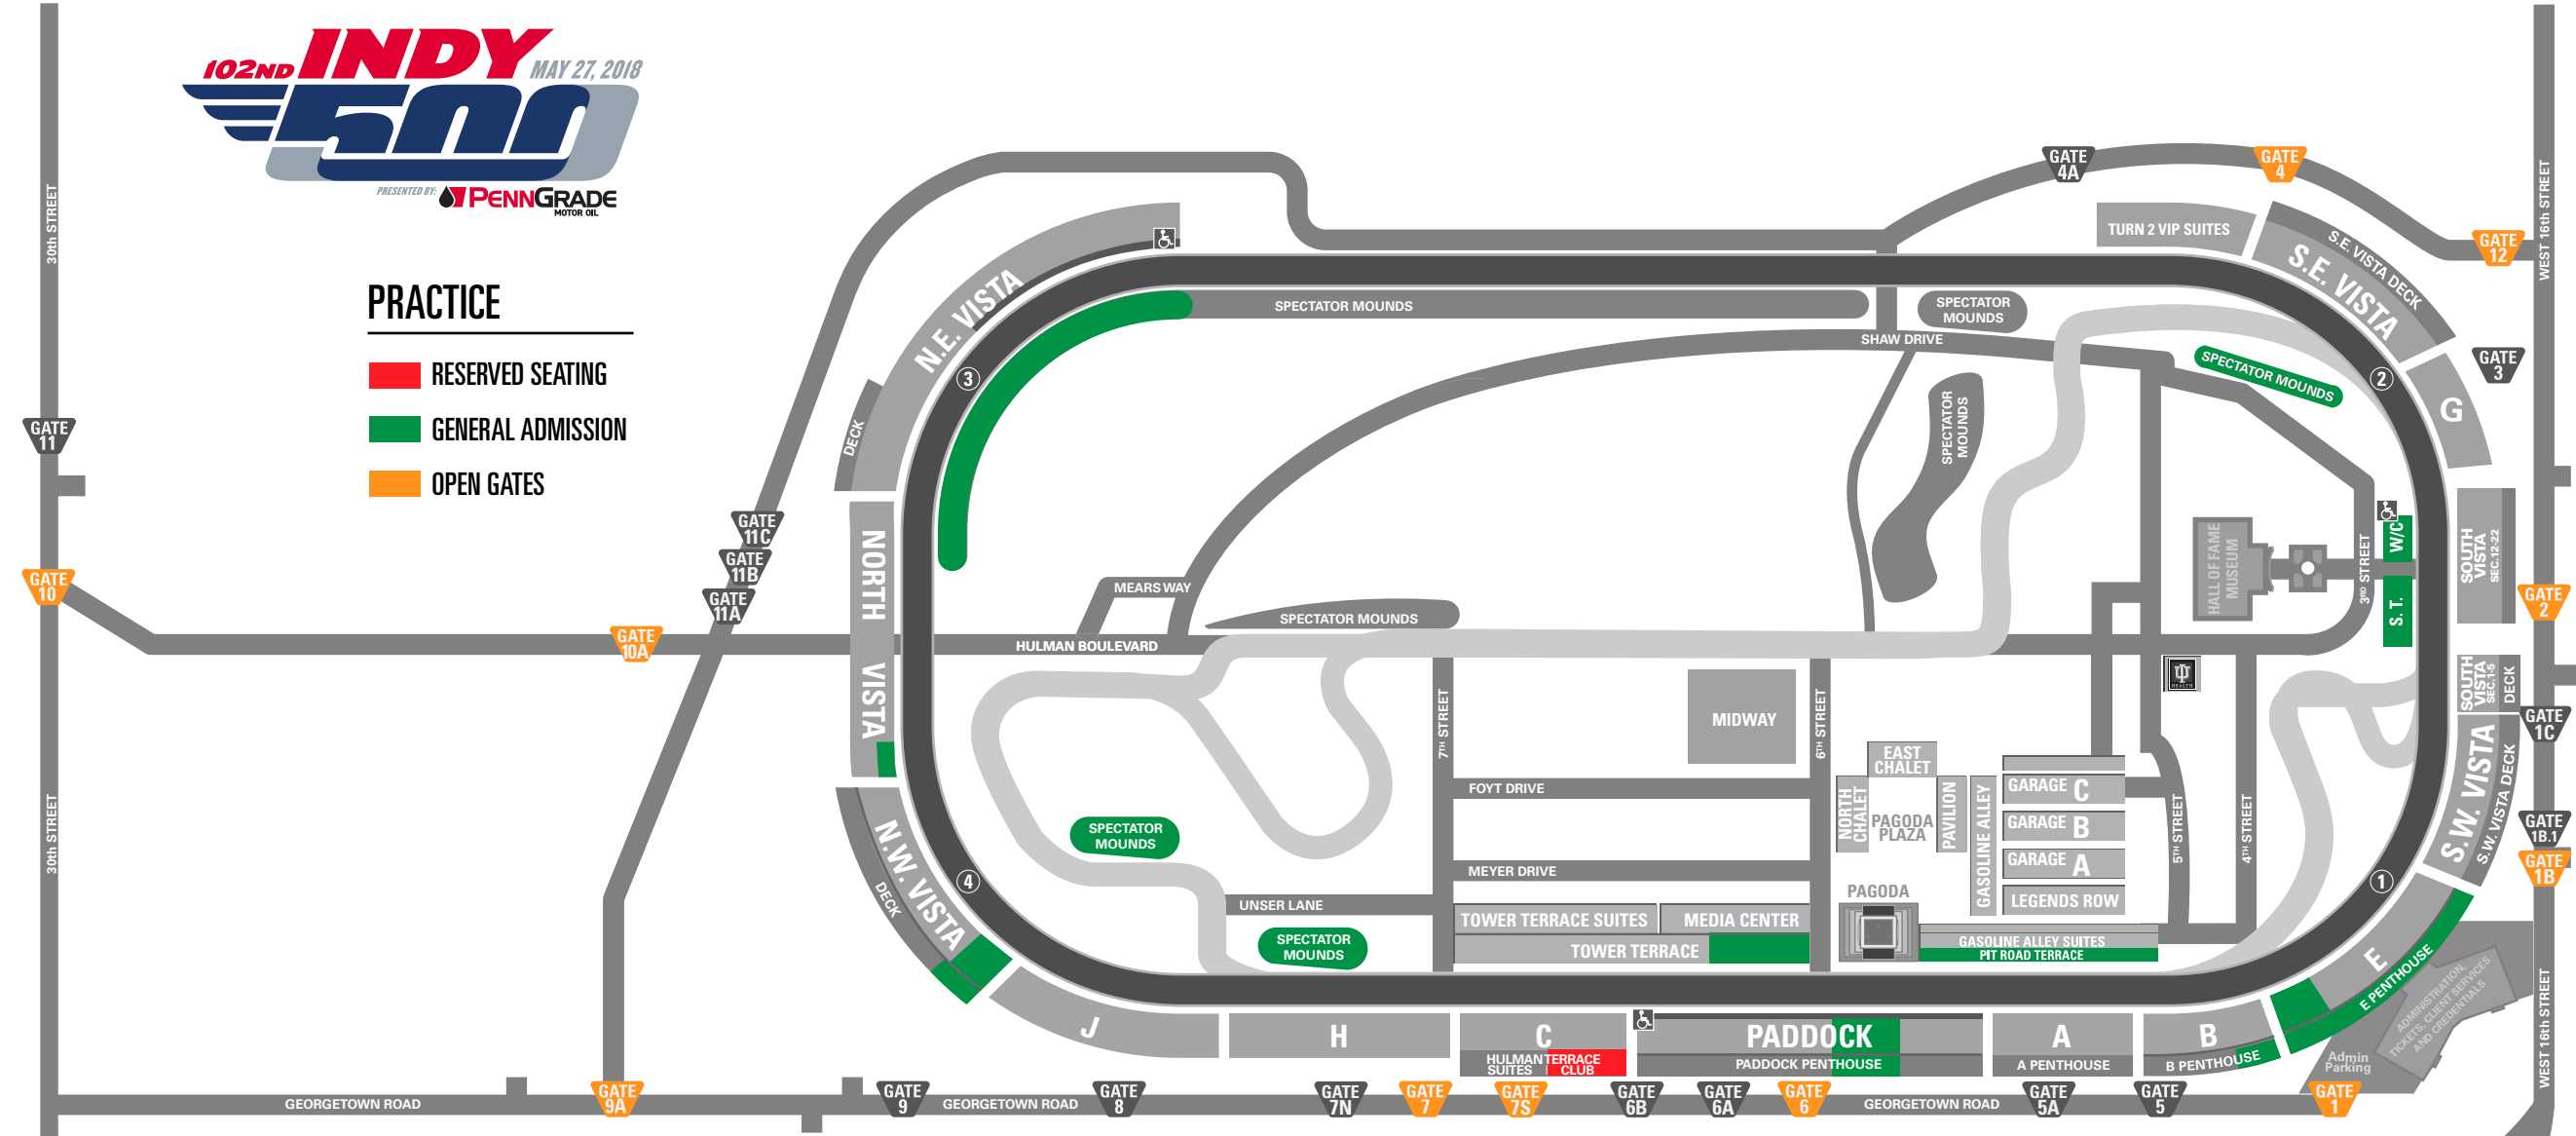

### PRACTICE

- RESERVED SEATING
- GENERAL ADMISSION
- OPEN GATES

30th STREET

GATE 11

GATE 10

30th STREET

GEORGETOWN ROAD

GATE 9A

J

TURN 2 VIP SUITES

SPECTATOR MOUNDS

SPECTATOR MOUNDS

SPECTATOR MOUNDS

SPECTATOR MOUNDS

SPECTATOR MOUNDS

SPECTATOR MOUNDS

SHAW DRIVE

MEARS WAY

HULMAN BOULEVARD

MIDWAY

FOYT DRIVE

MEYER DRIVE

UNSER LANE

TOWER TERRACE SUITES

PIT ROAD TERRACE

GARAGE C

GARAGE B

GARAGE A

LEGENDS ROW

HALL OF FAME MUSEUM

S.T.

W/C