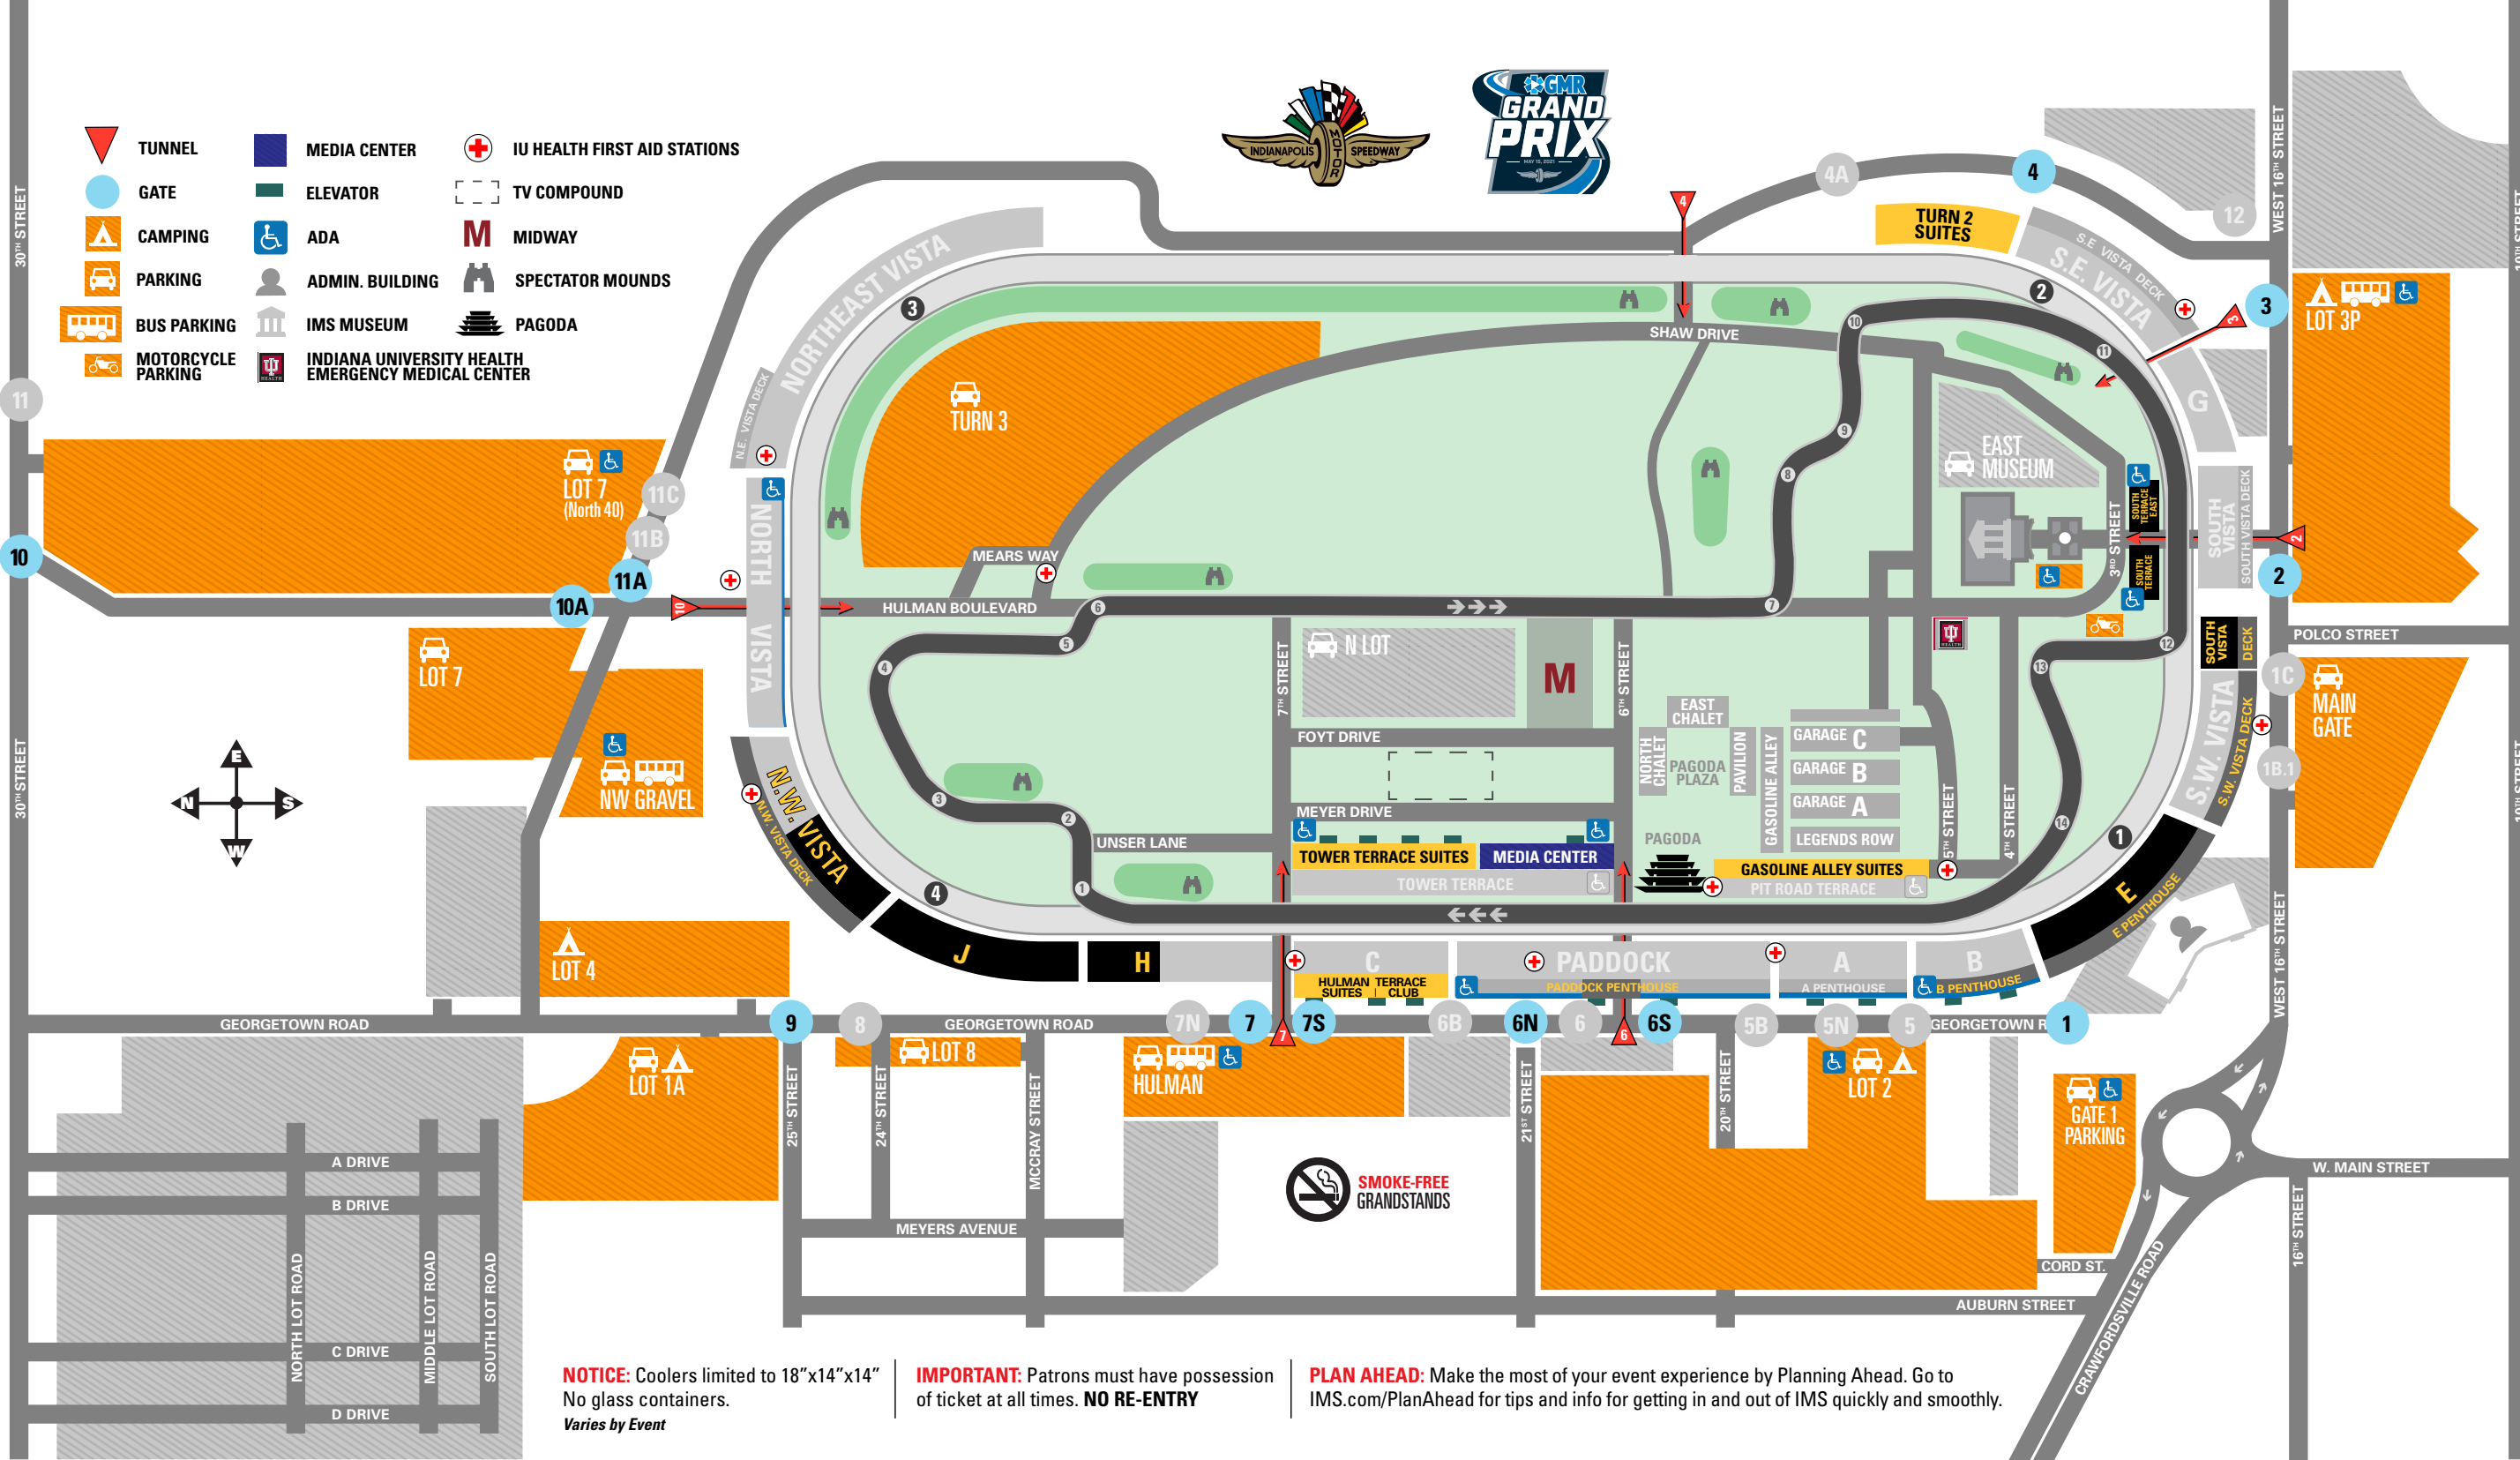

- TUNNEL
- MEDIA CENTER
- IU HEALTH FIRST AID STATIONS
- GATE
- ELEVATOR
- TV COMPOUND
- CAMPING
- ADA
- MIDWAY
- PARKING
- ADMIN. BUILDING
- SPECTATOR MOUNDS
- BUS PARKING
- IMS MUSEUM
- PAGODA
- MOTORCYCLE PARKING
- INDIANA UNIVERSITY HEALTH EMERGENCY MEDICAL CENTER

SMOKE-FREE GRANDSTANDS

NOTICE: Coolers limited to 18"x14"x14"
No glass containers.
Varies by Event

IMPORTANT: Patrons must have possession of ticket at all times. **NO RE-ENTRY**

PLAN AHEAD: Make the most of your event experience by Planning Ahead. Go to [IMS.com/PlanAhead](https://www.ims.com/PlanAhead) for tips and info for getting in and out of IMS quickly and smoothly.