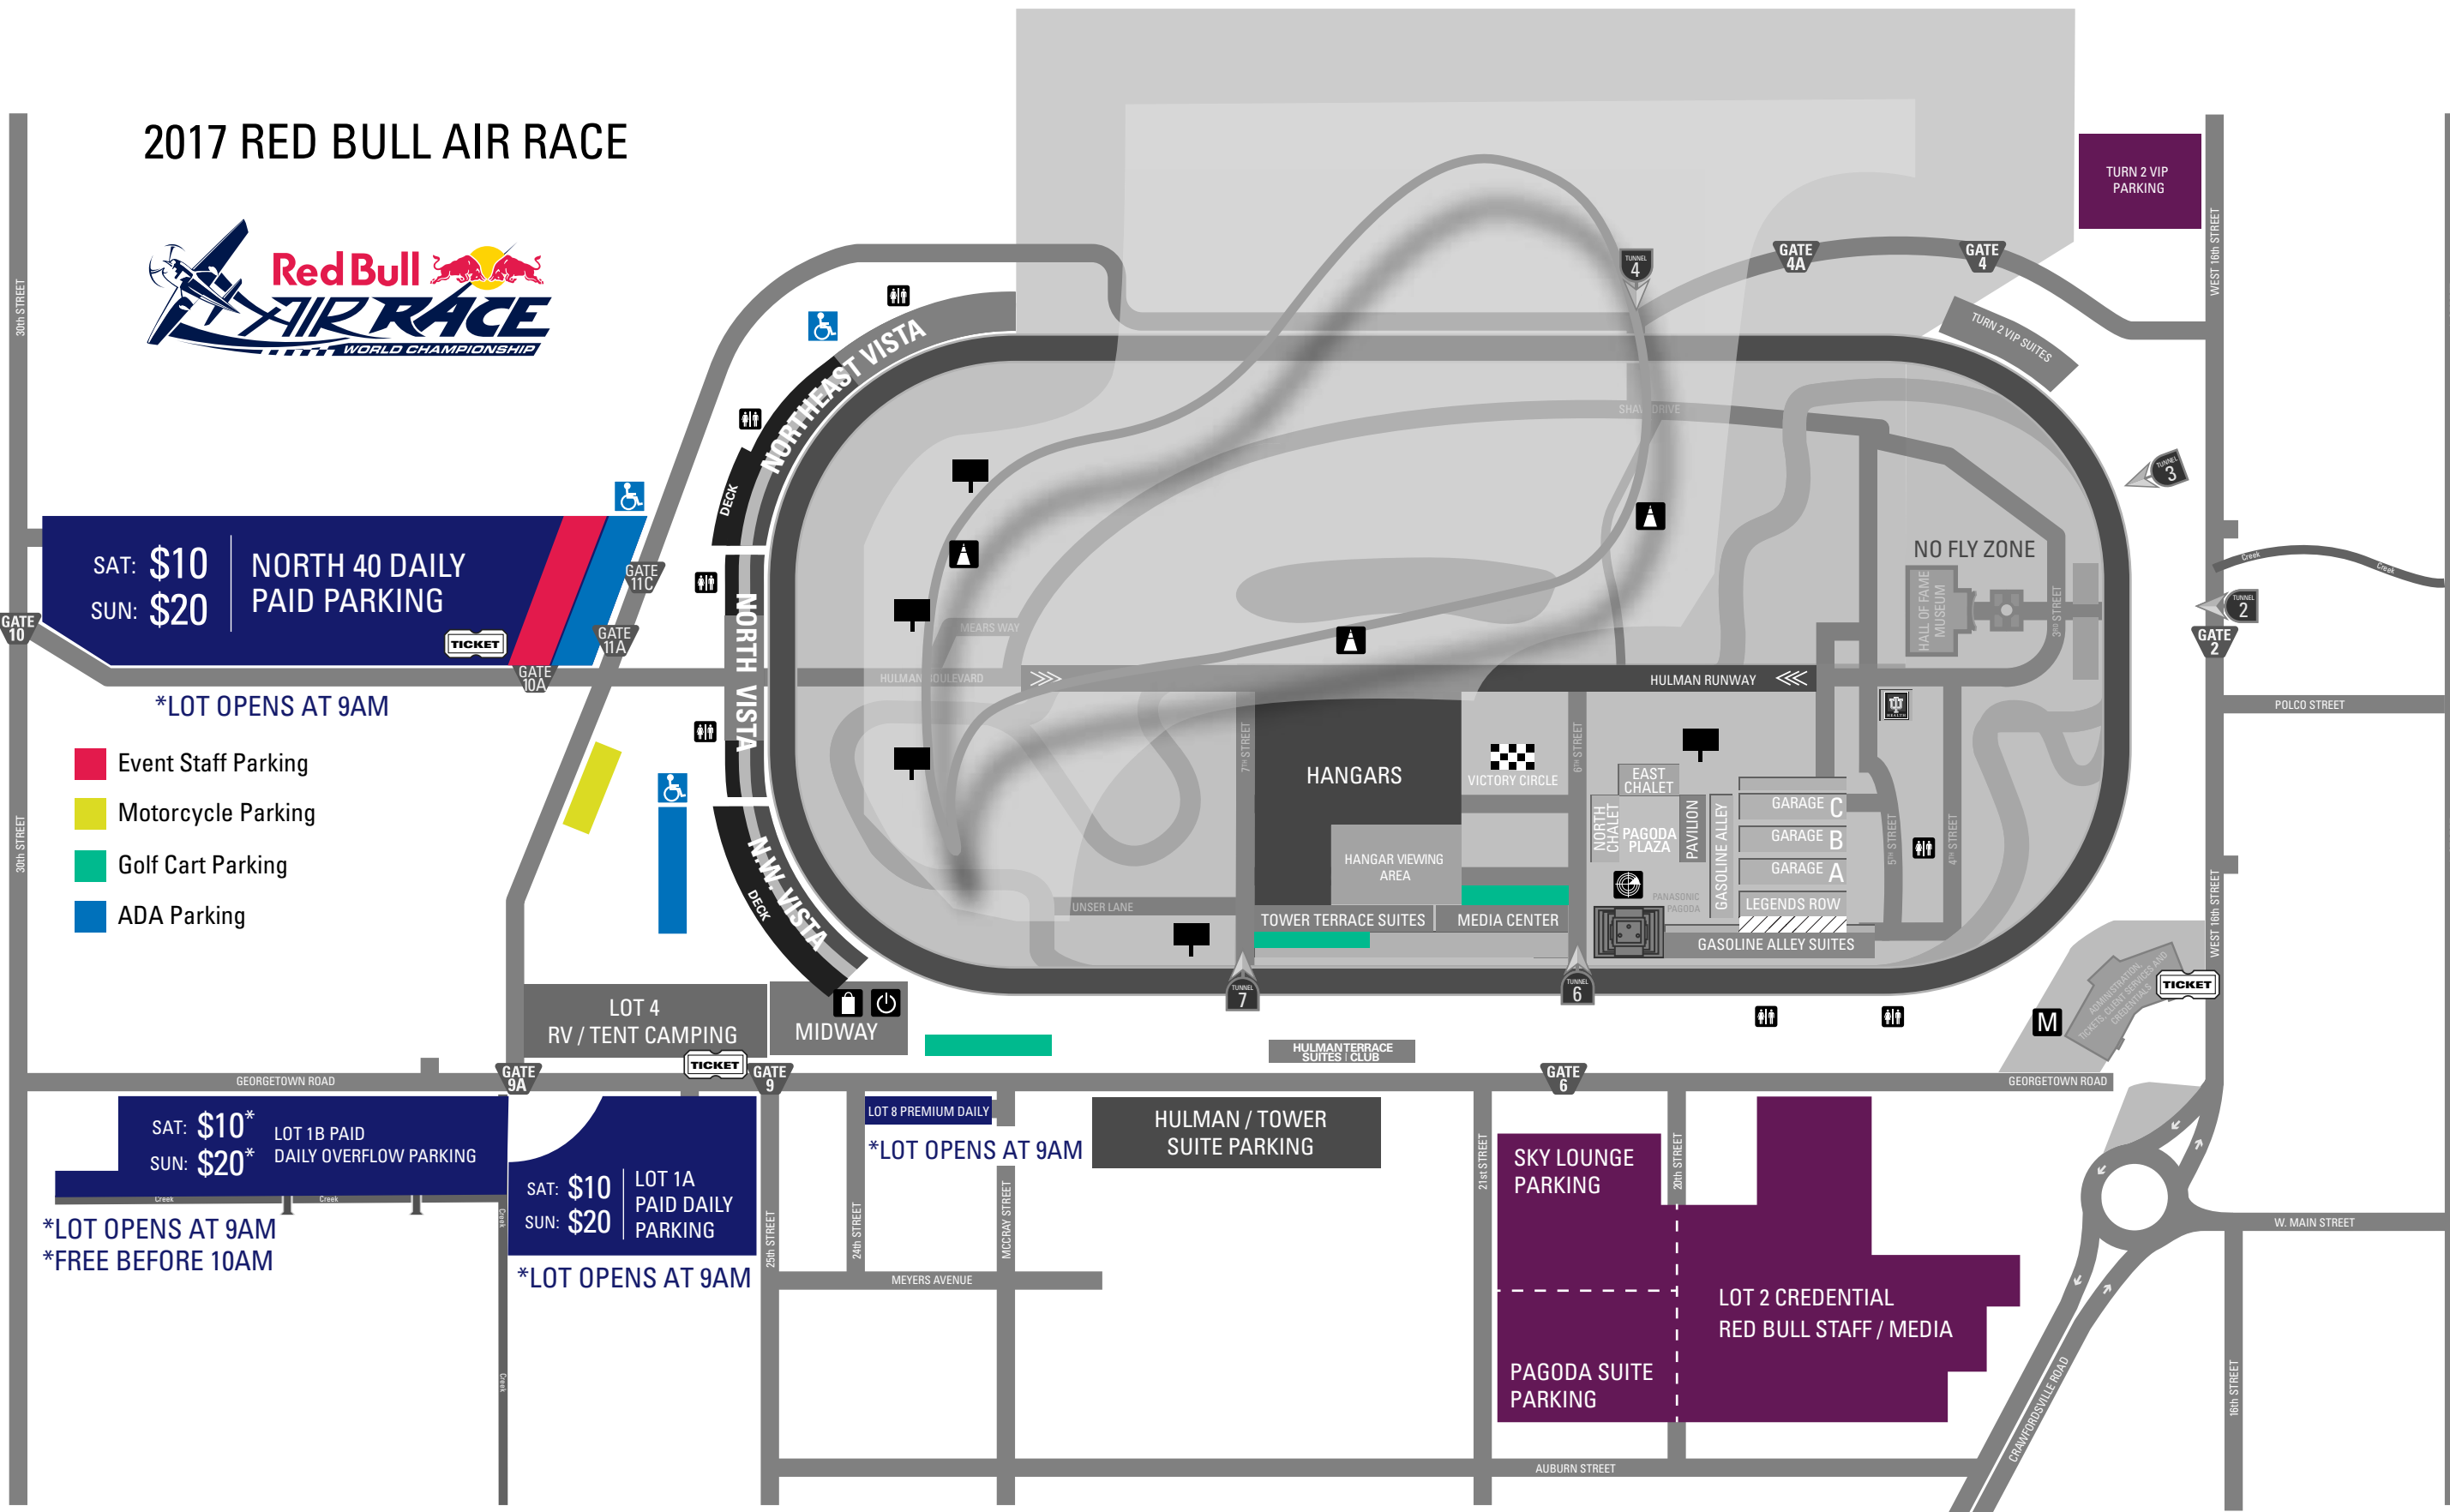

# 2017 RED BULL AIR RACE

SAT: \$10 | NORTH 40 DAILY PAID PARKING  
 SUN: \$20

\*LOT OPENS AT 9AM

- Event Staff Parking
- Motorcycle Parking
- Golf Cart Parking
- ADA Parking

LOT 4  
RV / TENT CAMPING

SAT: \$10\* | LOT 1B PAID DAILY OVERFLOW PARKING  
 SUN: \$20\*

SAT: \$10 | LOT 1A PAID DAILY PARKING  
 SUN: \$20

\*LOT OPENS AT 9AM  
 \*FREE BEFORE 10AM

LOT 8 PREMIUM DAILY  
 \*LOT OPENS AT 9AM

HULMAN / TOWER SUITE PARKING

SKY LOUNGE PARKING

PAGODA SUITE PARKING

LOT 2 CREDENTIAL RED BULL STAFF / MEDIA

TURN 2 VIP PARKING