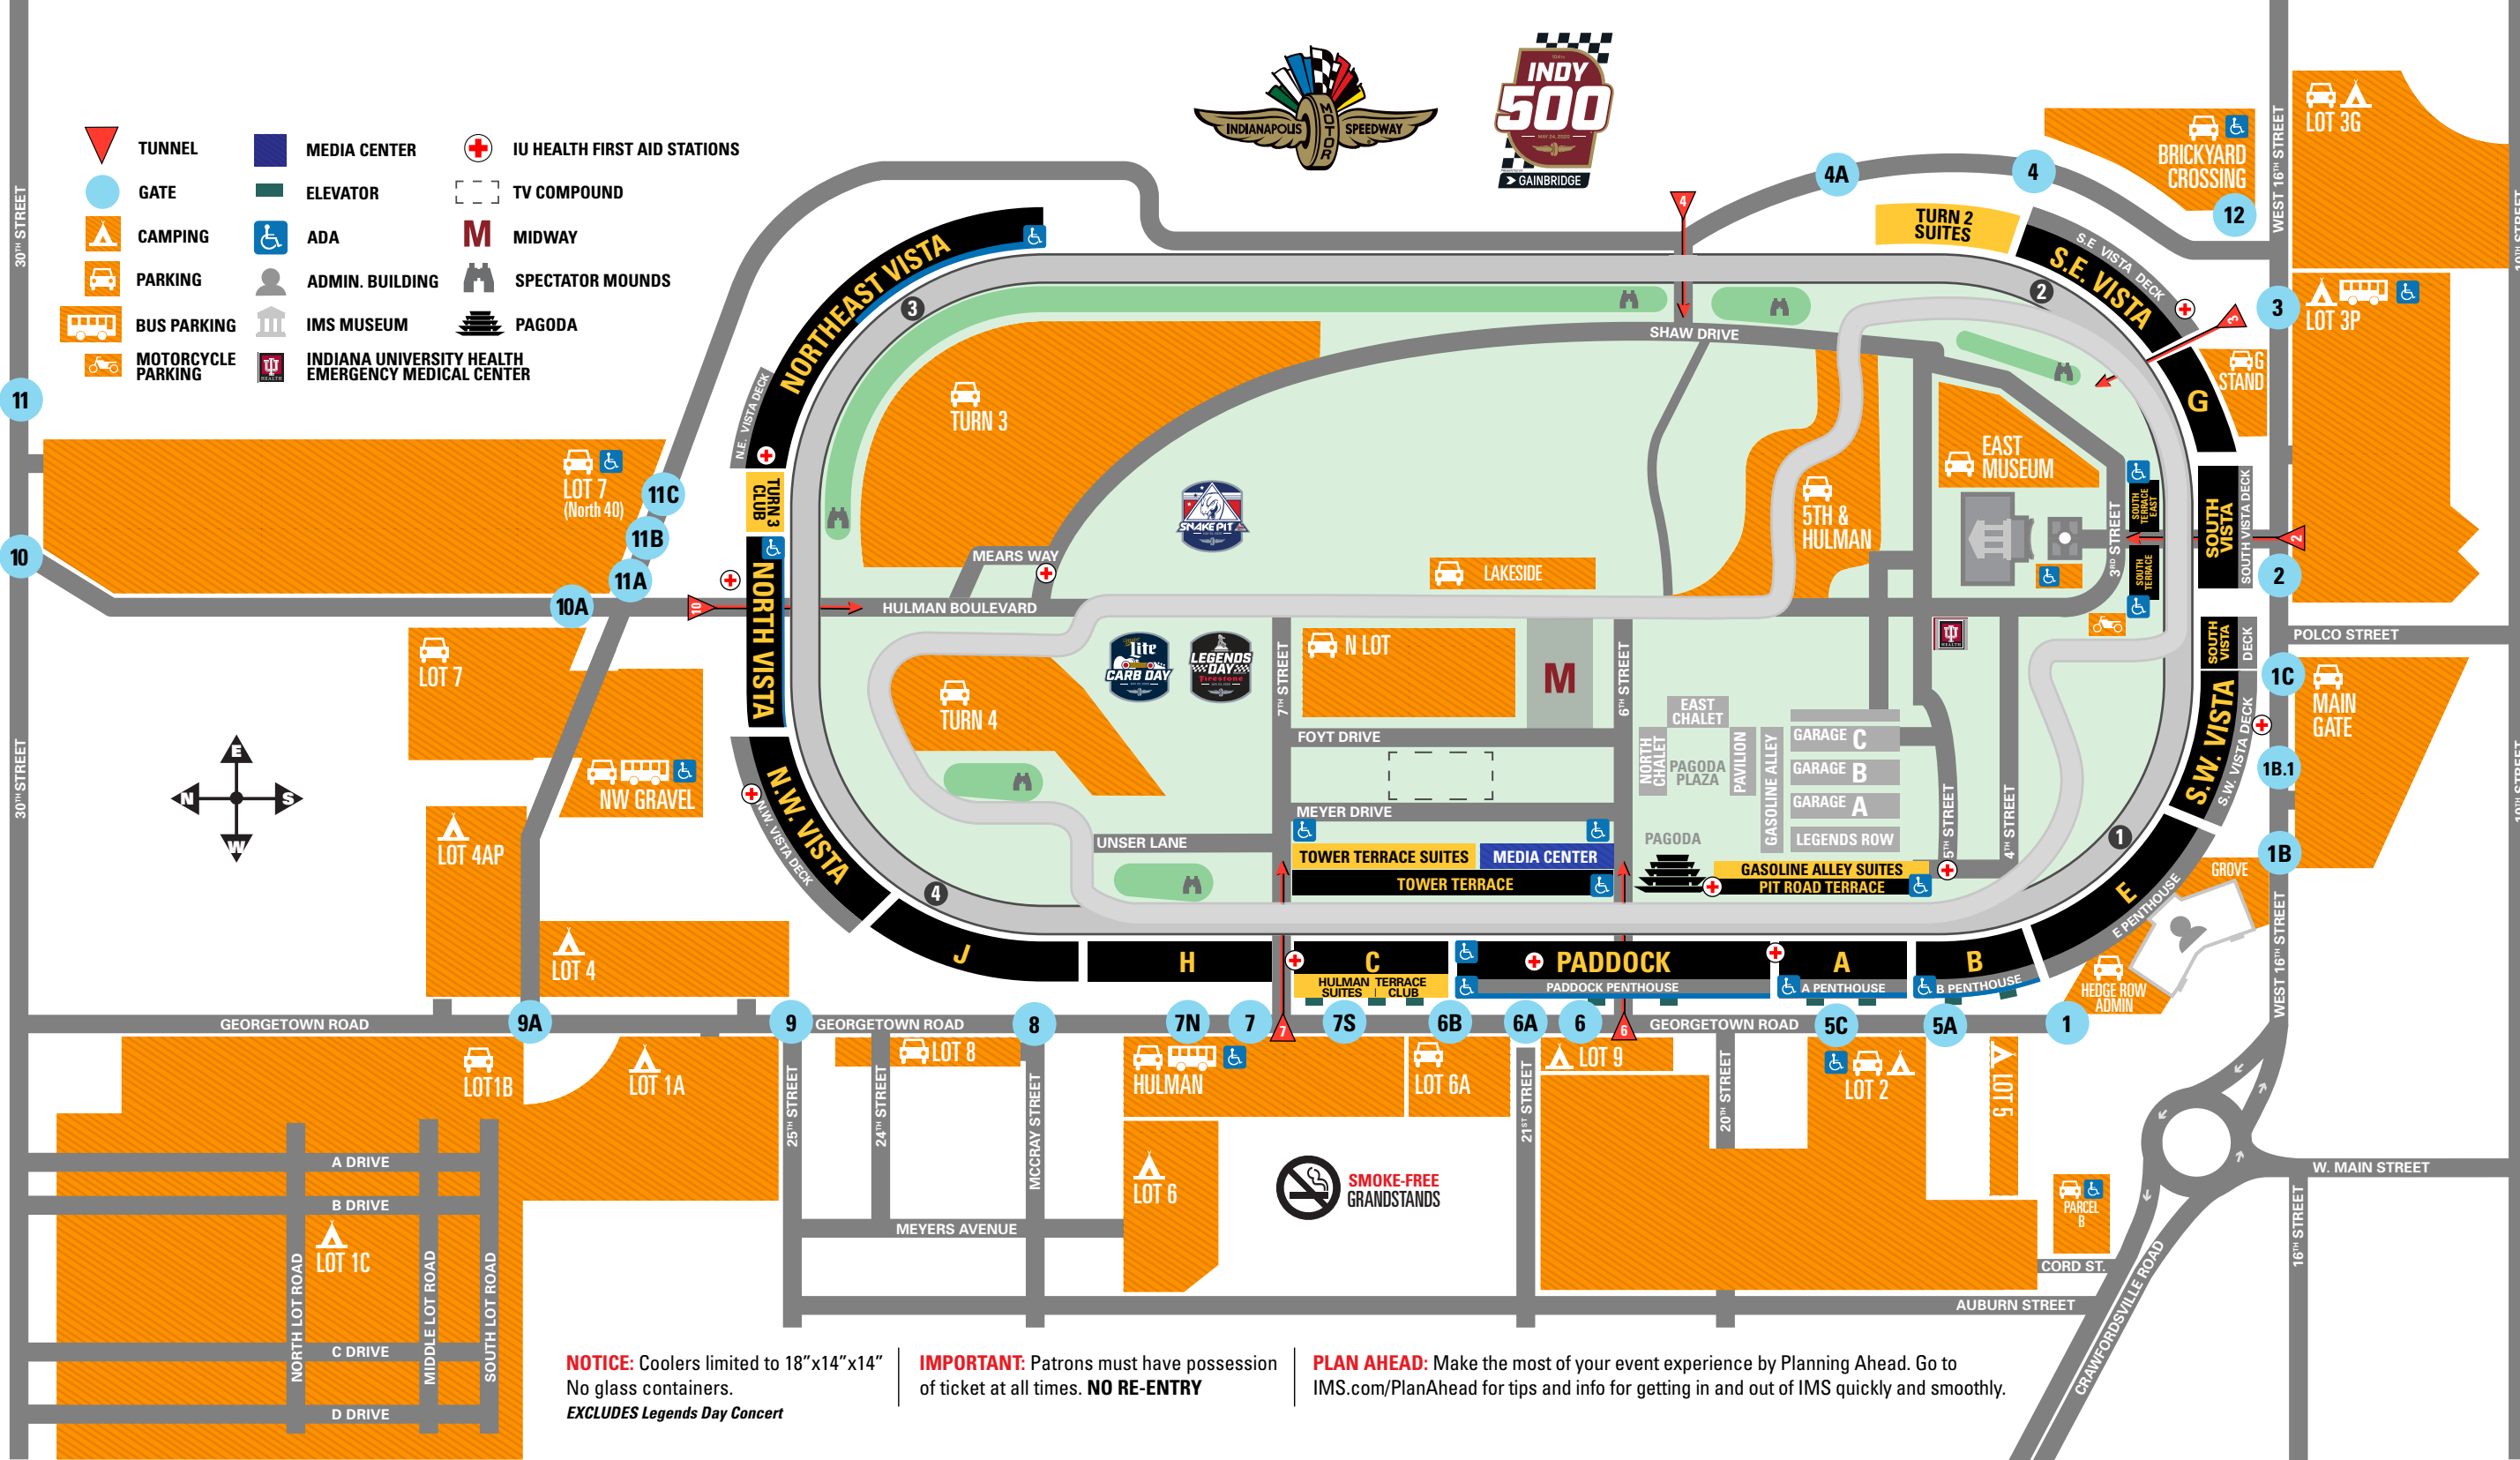

- TUNNEL
- GATE
- CAMPING
- PARKING
- BUS PARKING
- MOTORCYCLE PARKING
- MEDIA CENTER
- ELEVATOR
- ADA
- ADMIN. BUILDING
- IMS MUSEUM
- INDIANA UNIVERSITY HEALTH EMERGENCY MEDICAL CENTER
- IU HEALTH FIRST AID STATIONS
- TV COMPOUND
- MIDWAY
- SPECTATOR MOUNDS
- PAGODA

NOTICE: Coolers limited to 18"x14"x14"
No glass containers.
EXCLUDES Legends Day Concert

IMPORTANT: Patrons must have possession of ticket at all times. **NO RE-ENTRY**

PLAN AHEAD: Make the most of your event experience by Planning Ahead. Go to IMS.com/PlanAhead for tips and info for getting in and out of IMS quickly and smoothly.