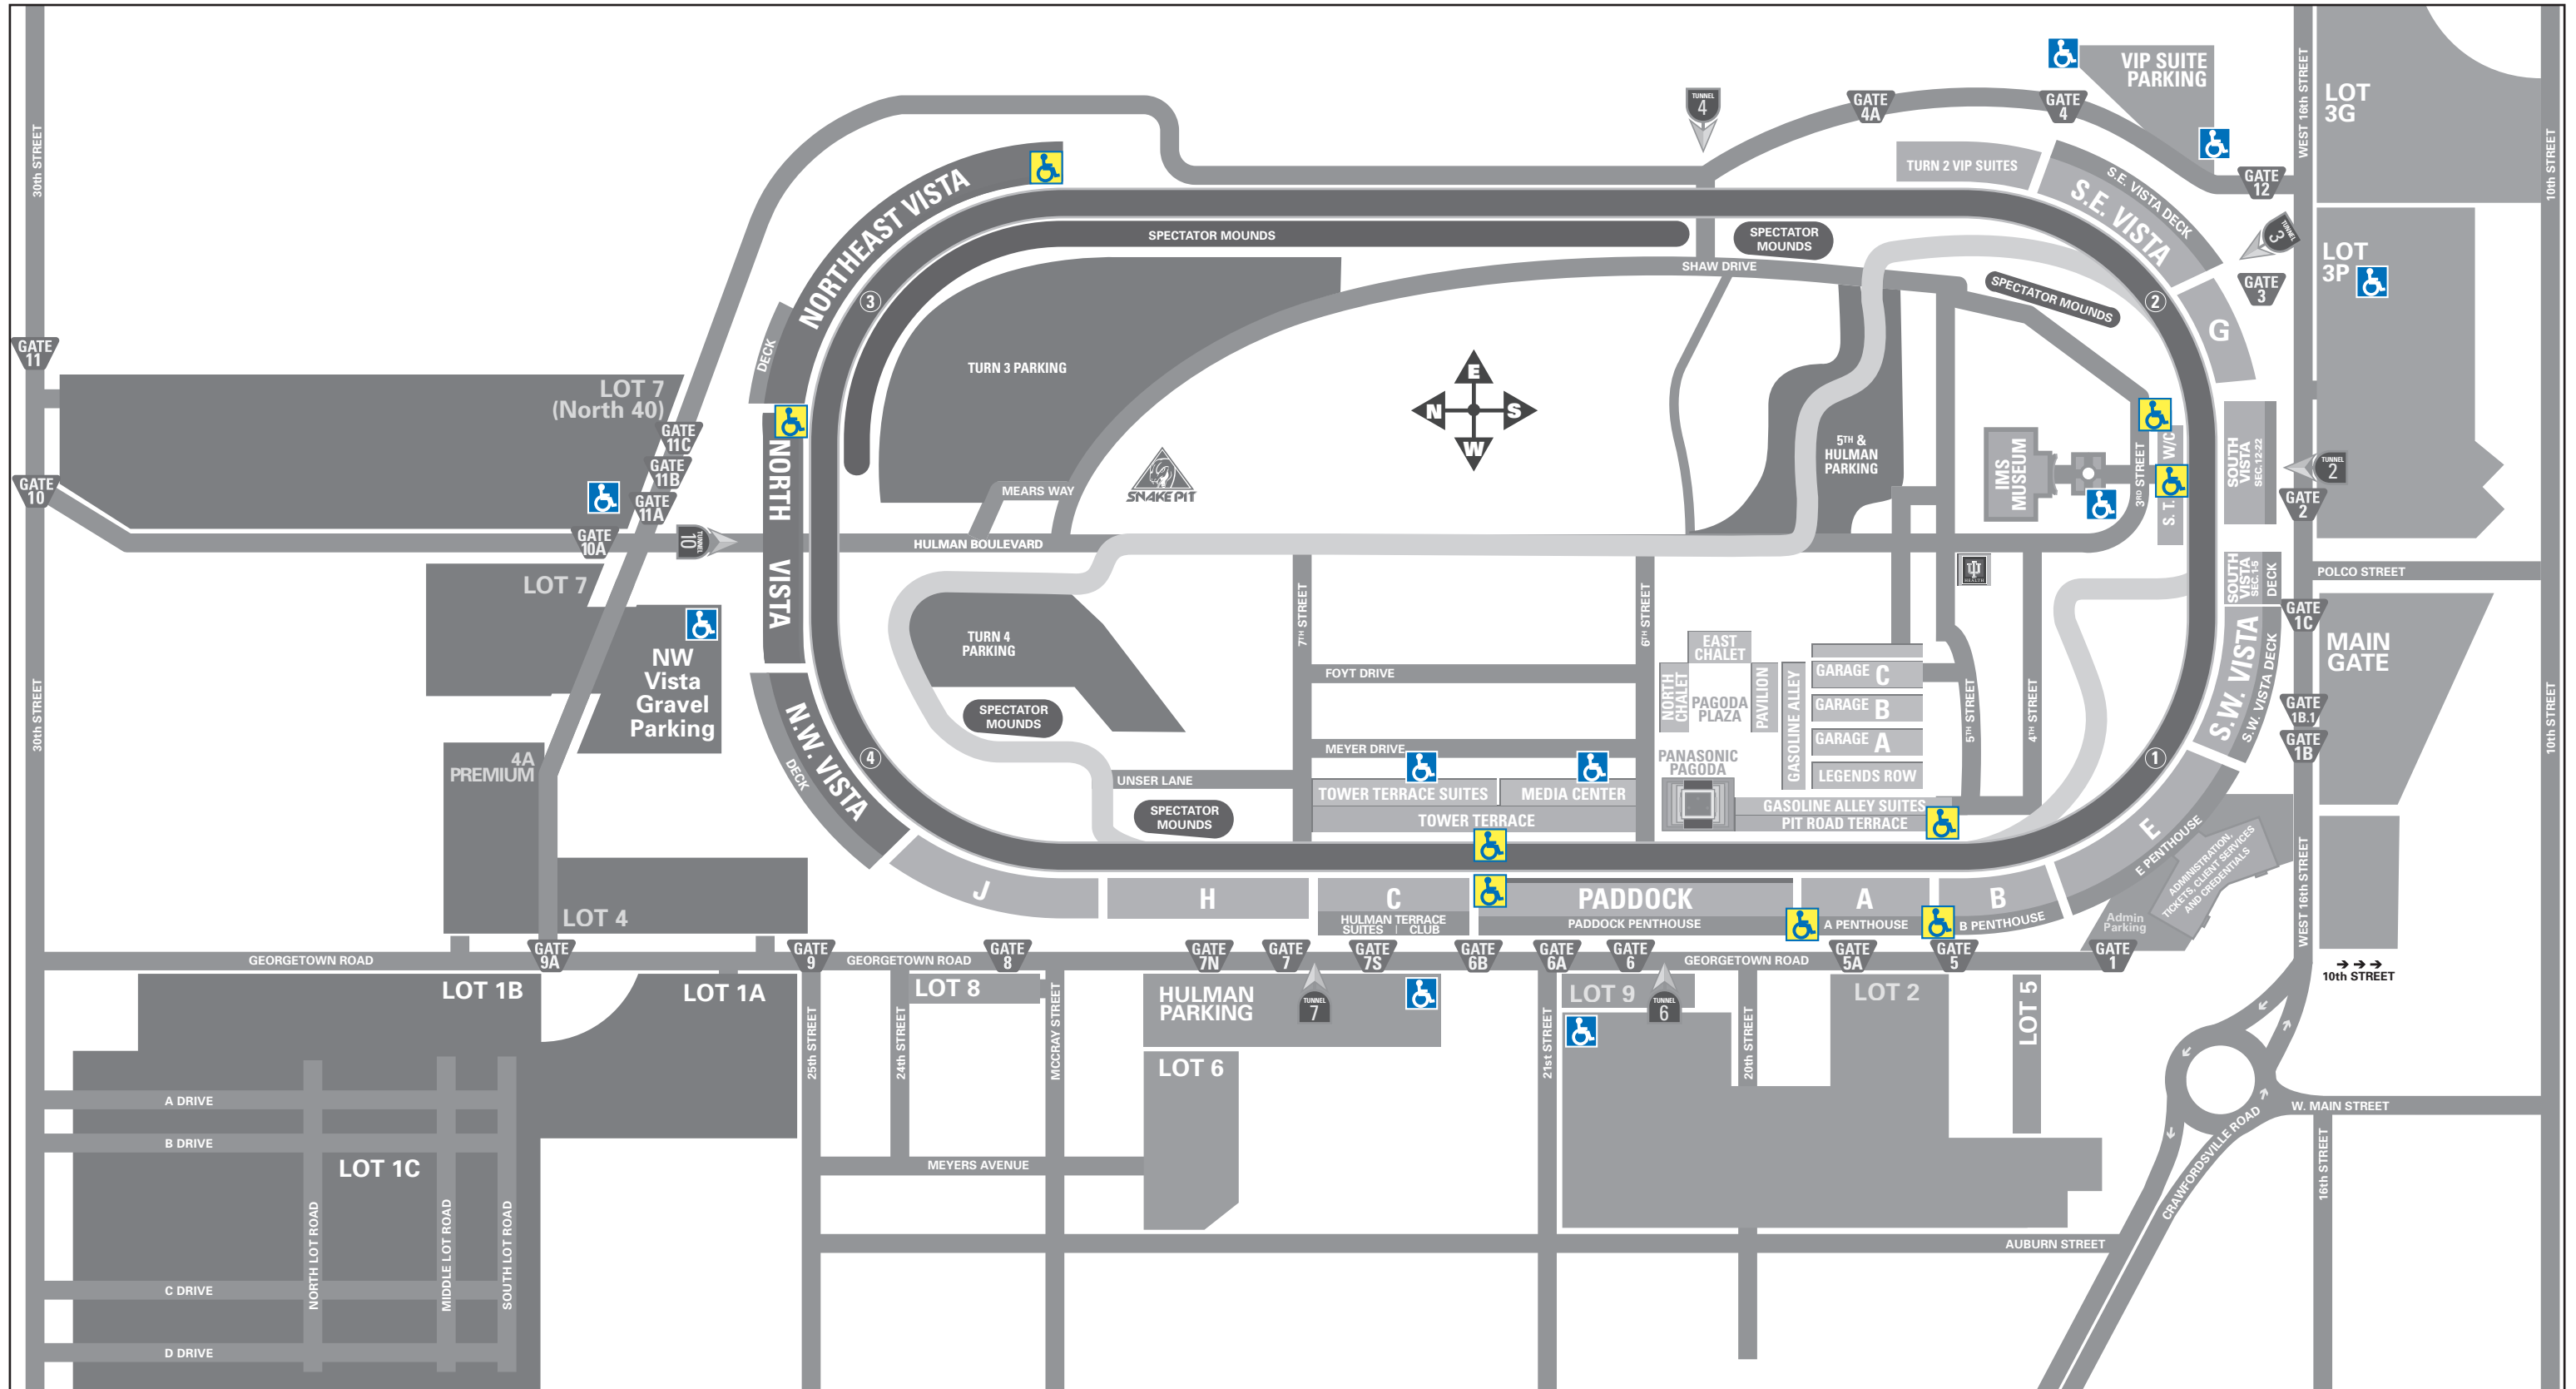

2019 INDIANAPOLIS 500 ADA SEATING & PARKING

 ADA ACCESSIBLE SEATING
 ADA ACCESSIBLE PARKING

SAIBRIDGE