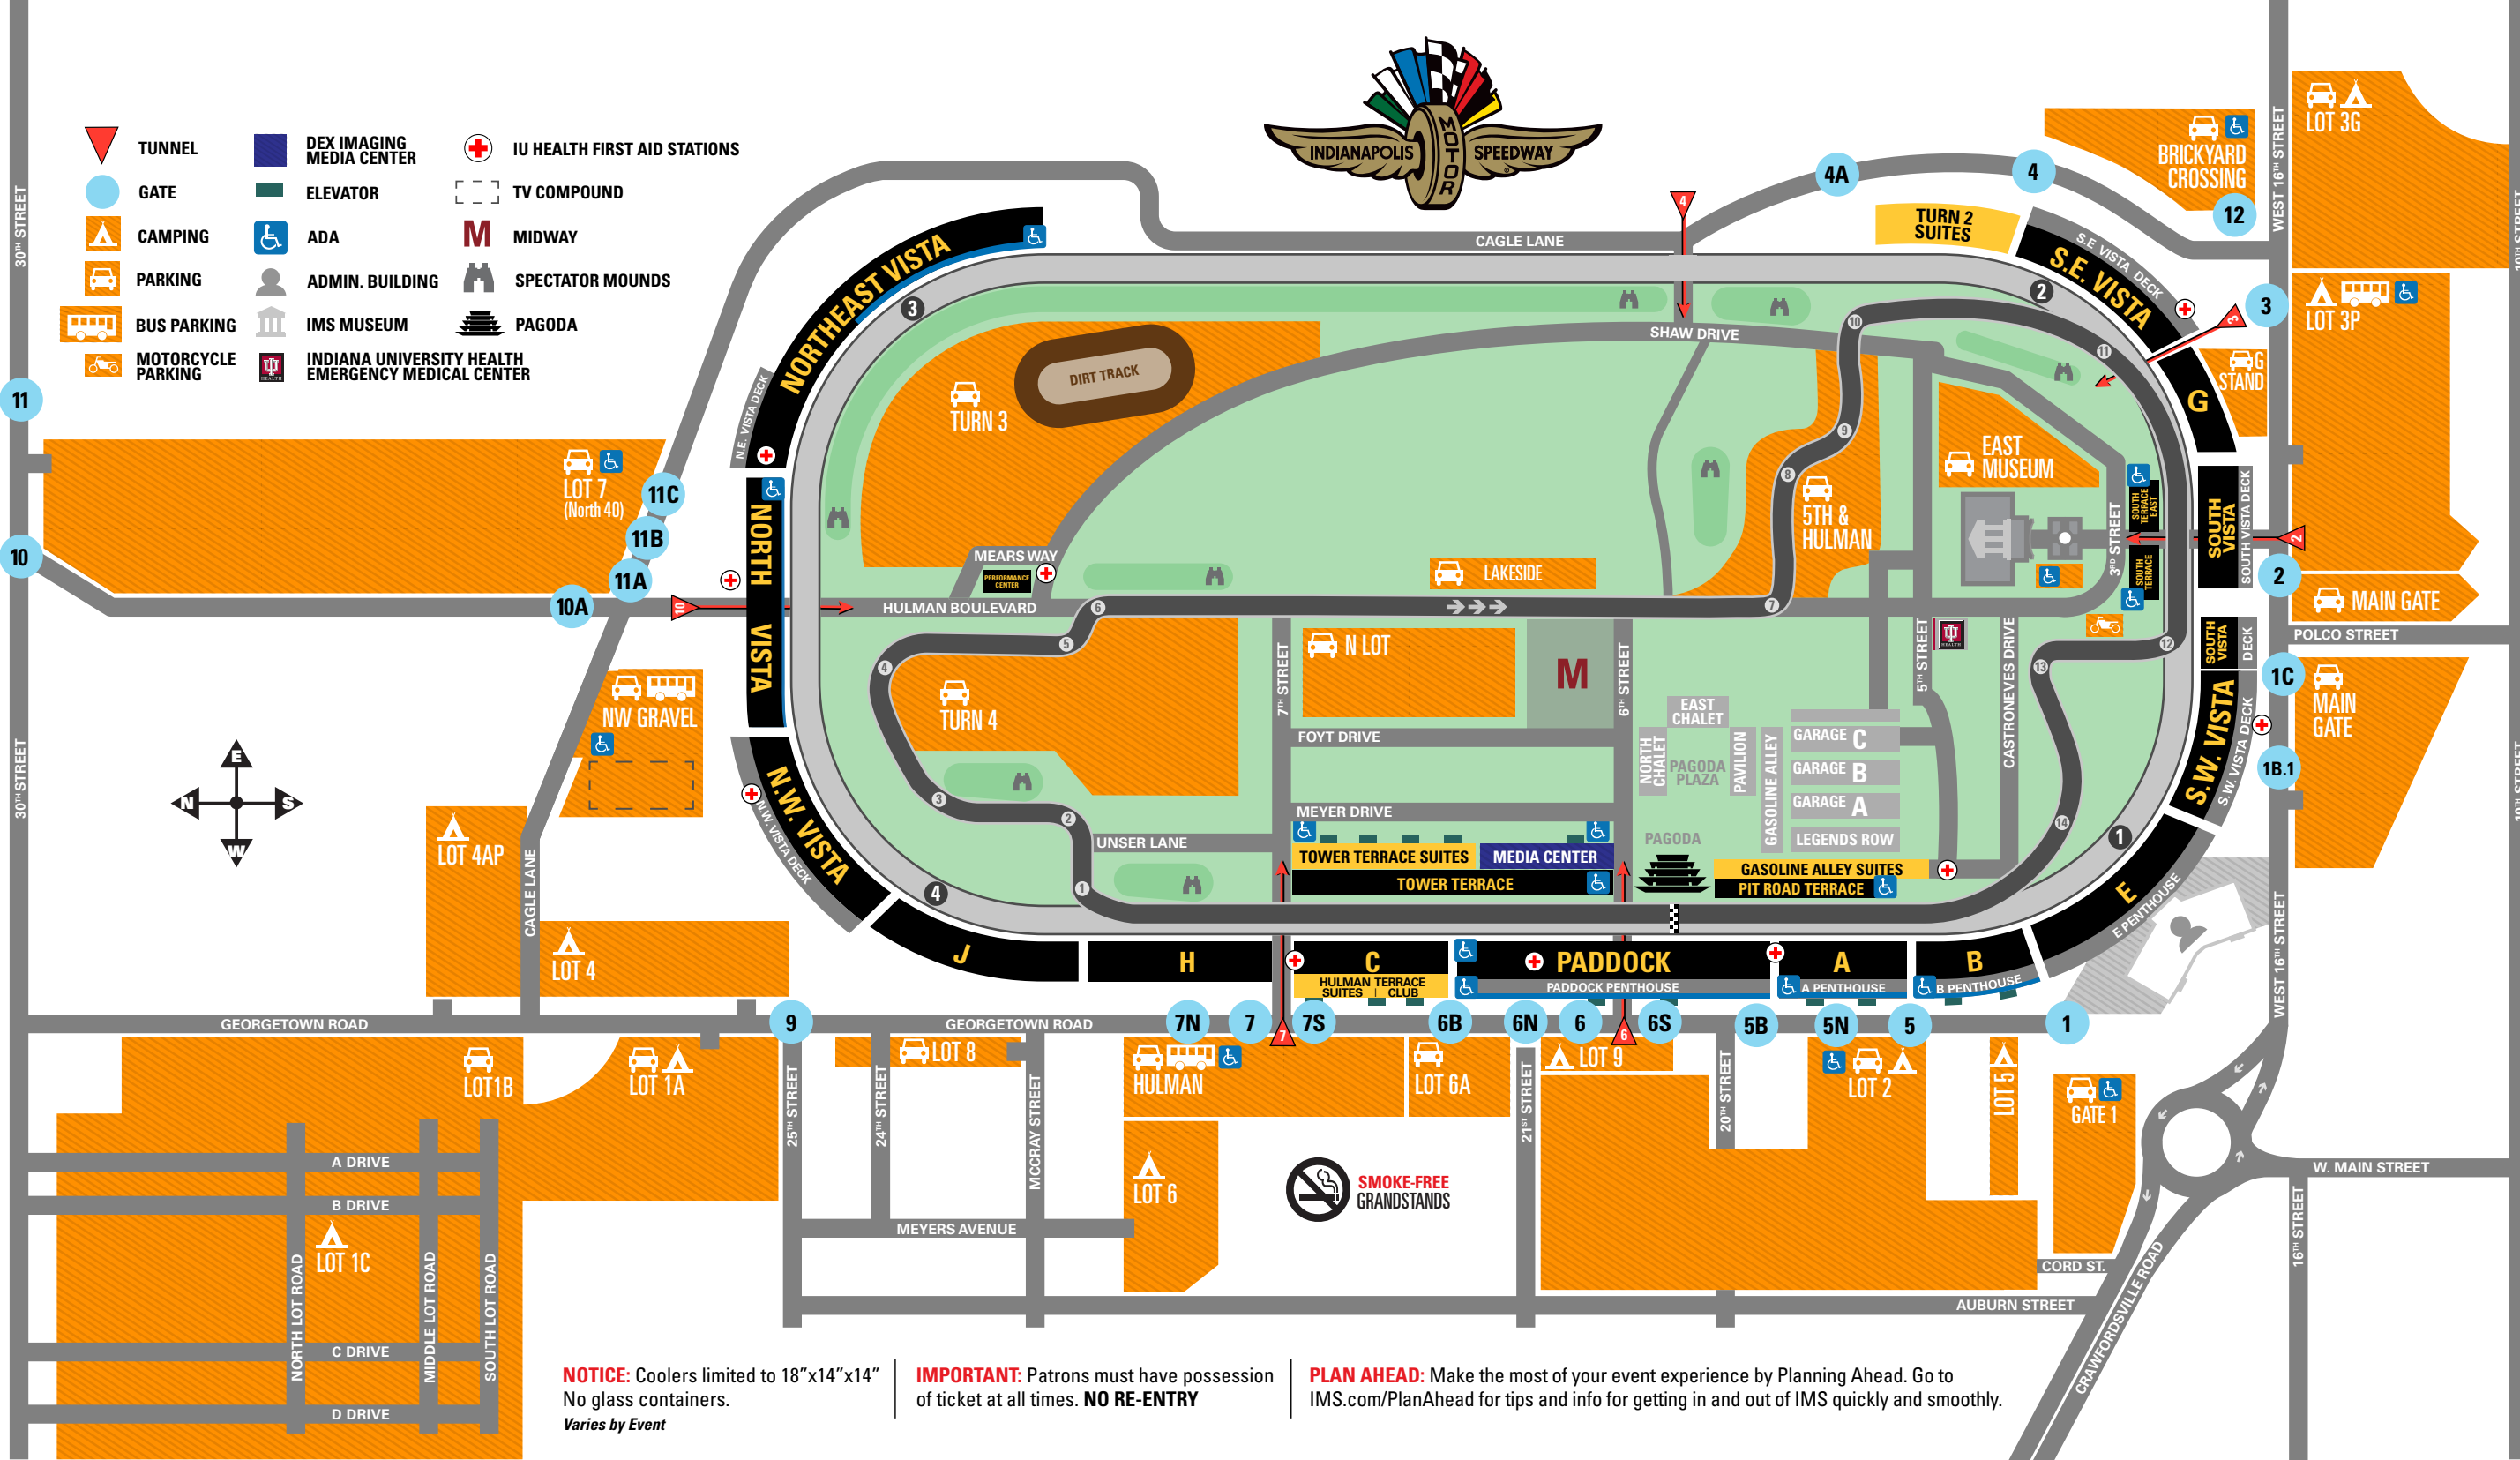

- TUNNEL
- GATE
- CAMPING
- PARKING
- BUS PARKING
- MOTORCYCLE PARKING
- DEX IMAGING MEDIA CENTER
- ELEVATOR
- ADA
- ADMIN. BUILDING
- IMS MUSEUM
- IU HEALTH FIRST AID STATIONS
- TV COMPOUND
- MIDWAY
- SPECTATOR MOUNDS
- PAGODA
- INDIANA UNIVERSITY HEALTH EMERGENCY MEDICAL CENTER

**NOTICE:** Coolers limited to 18"x14"x14"  
No glass containers.  
*Varies by Event*

**IMPORTANT:** Patrons must have possession of ticket at all times. **NO RE-ENTRY**

**PLAN AHEAD:** Make the most of your event experience by Planning Ahead. Go to [IMS.com/PlanAhead](http://IMS.com/PlanAhead) for tips and info for getting in and out of IMS quickly and smoothly.