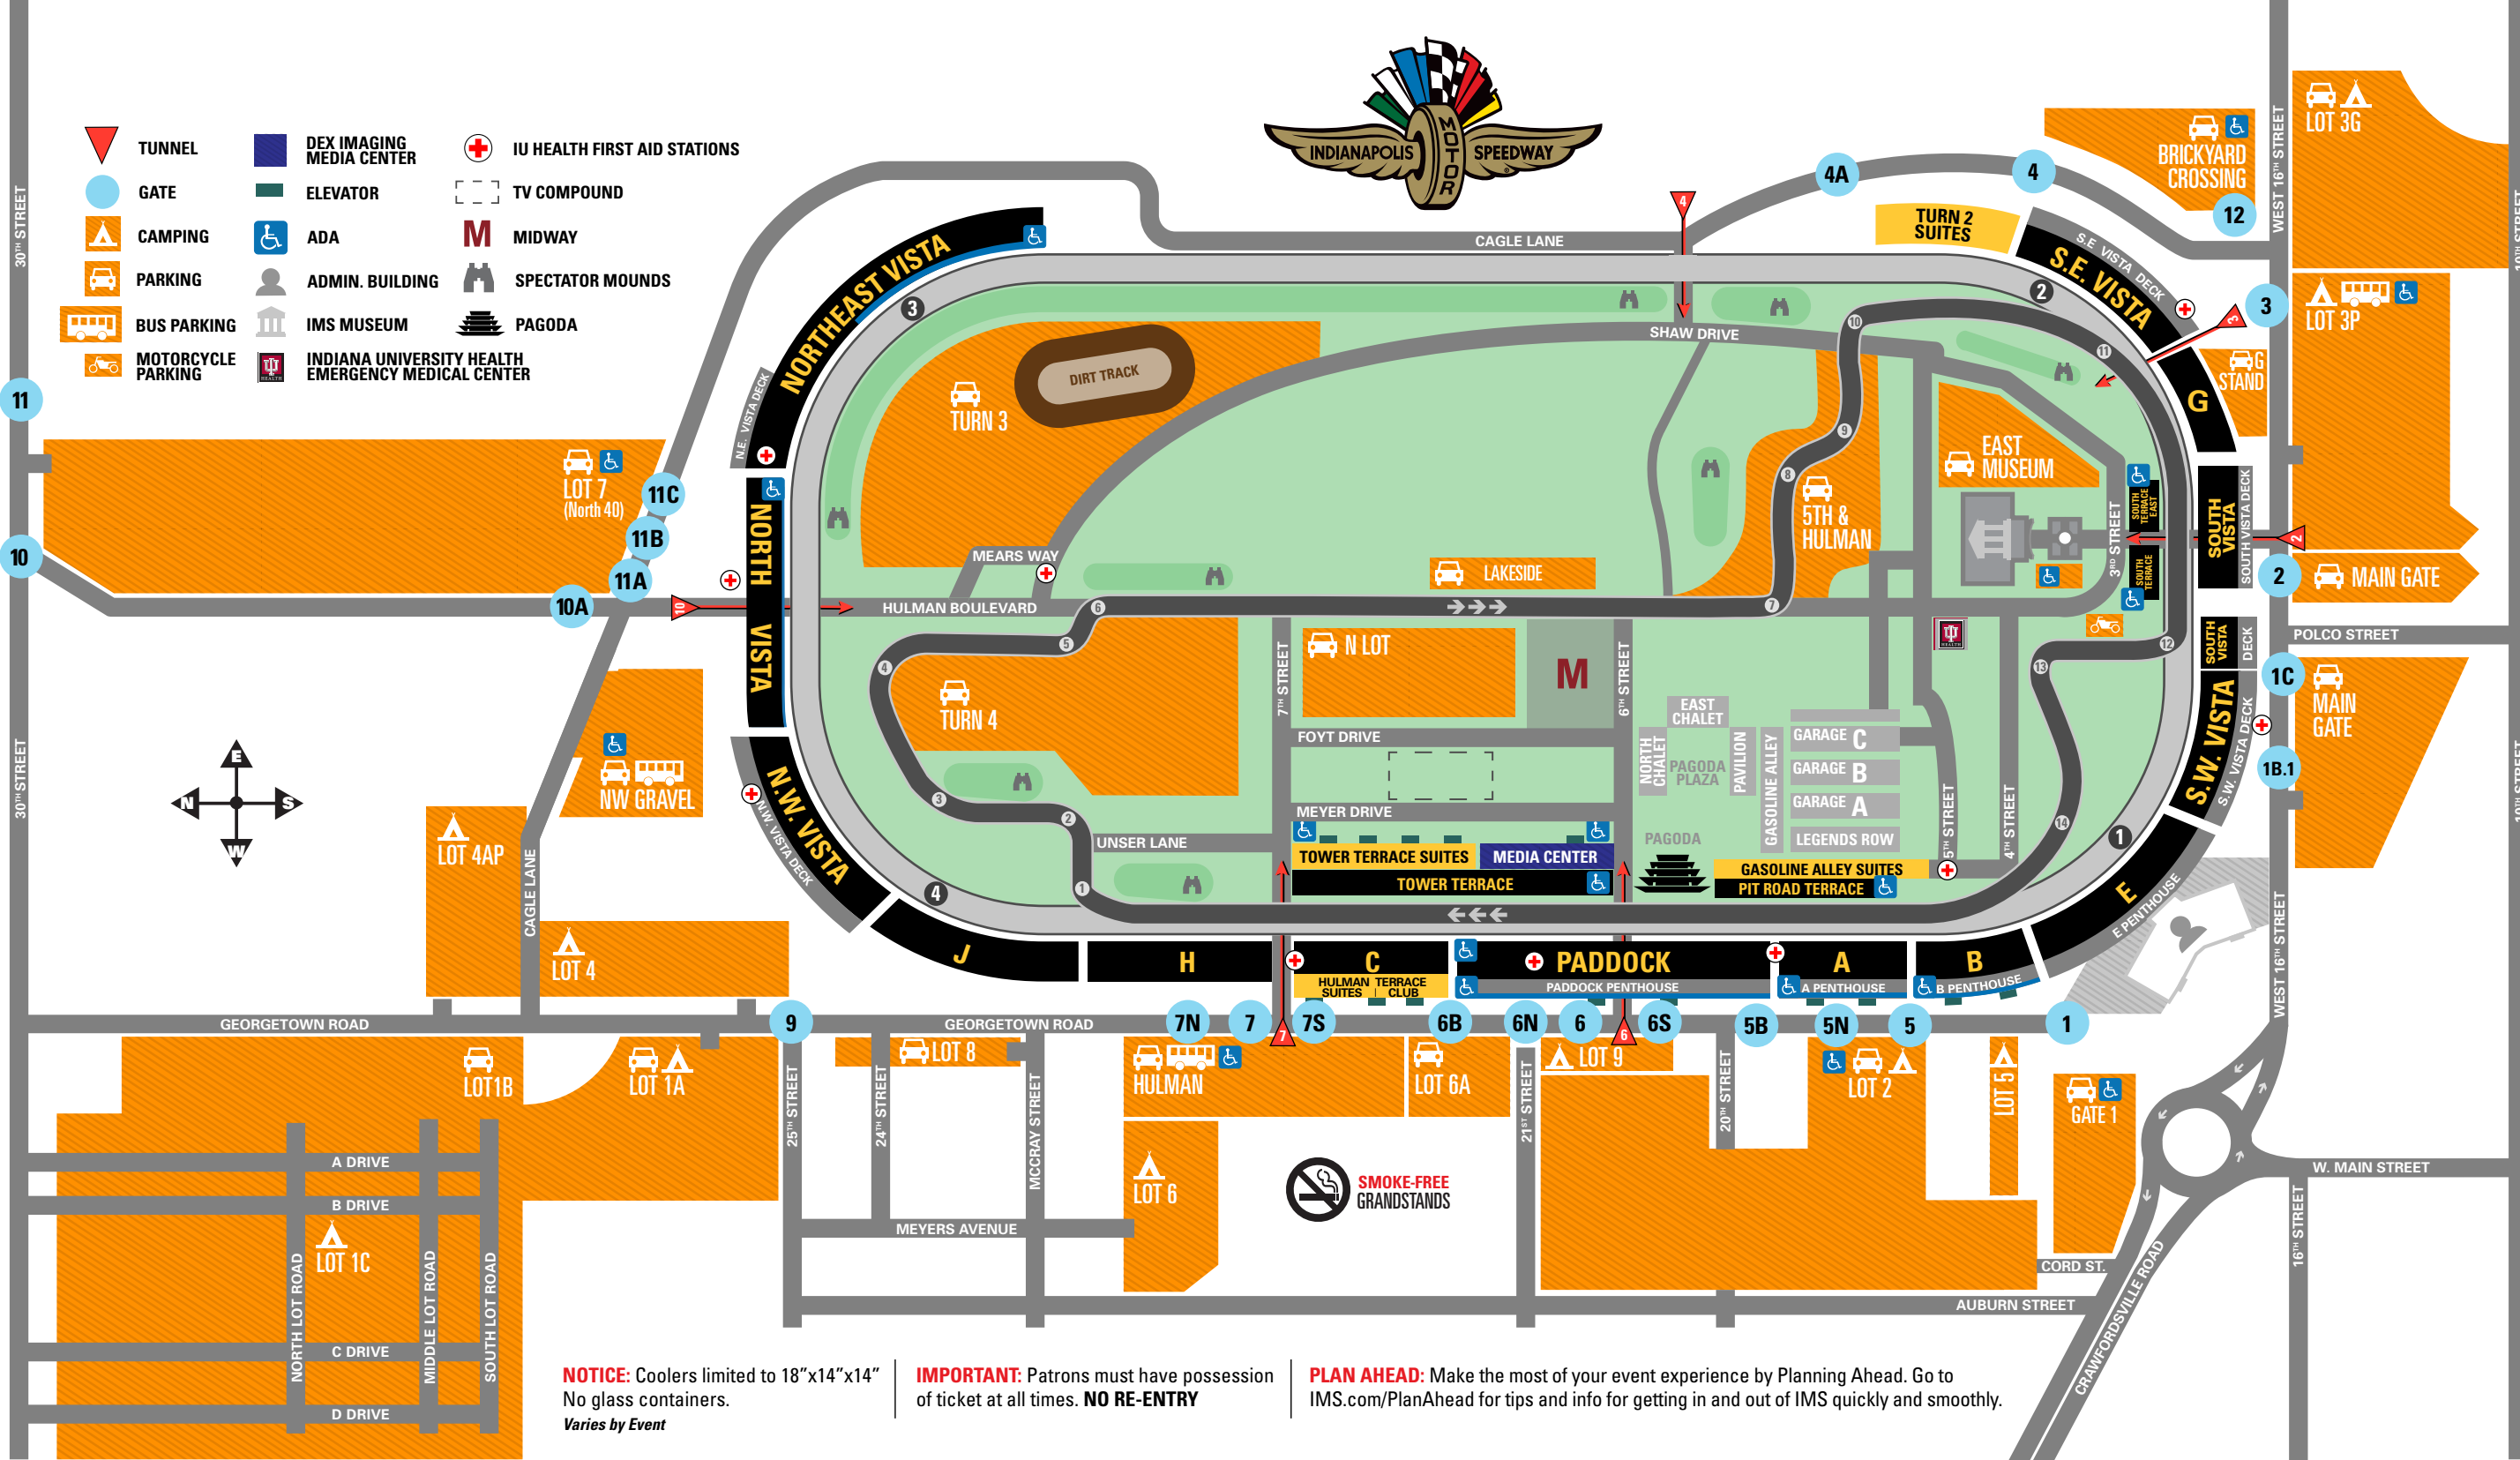

- TUNNEL
- GATE
- CAMPING
- PARKING
- BUS PARKING
- MOTORCYCLE PARKING
- DEX IMAGING MEDIA CENTER
- ELEVATOR
- ADA
- ADMIN. BUILDING
- IMS MUSEUM
- INDIANA UNIVERSITY HEALTH EMERGENCY MEDICAL CENTER
- IU HEALTH FIRST AID STATIONS
- TV COMPOUND
- MIDWAY
- SPECTATOR MOUNDS
- PAGODA

**NOTICE:** Coolers limited to 18"x14"x14"  
No glass containers.  
*Varies by Event*

**IMPORTANT:** Patrons must have possession of ticket at all times. **NO RE-ENTRY**

**PLAN AHEAD:** Make the most of your event experience by Planning Ahead. Go to [IMS.com/PlanAhead](http://IMS.com/PlanAhead) for tips and info for getting in and out of IMS quickly and smoothly.