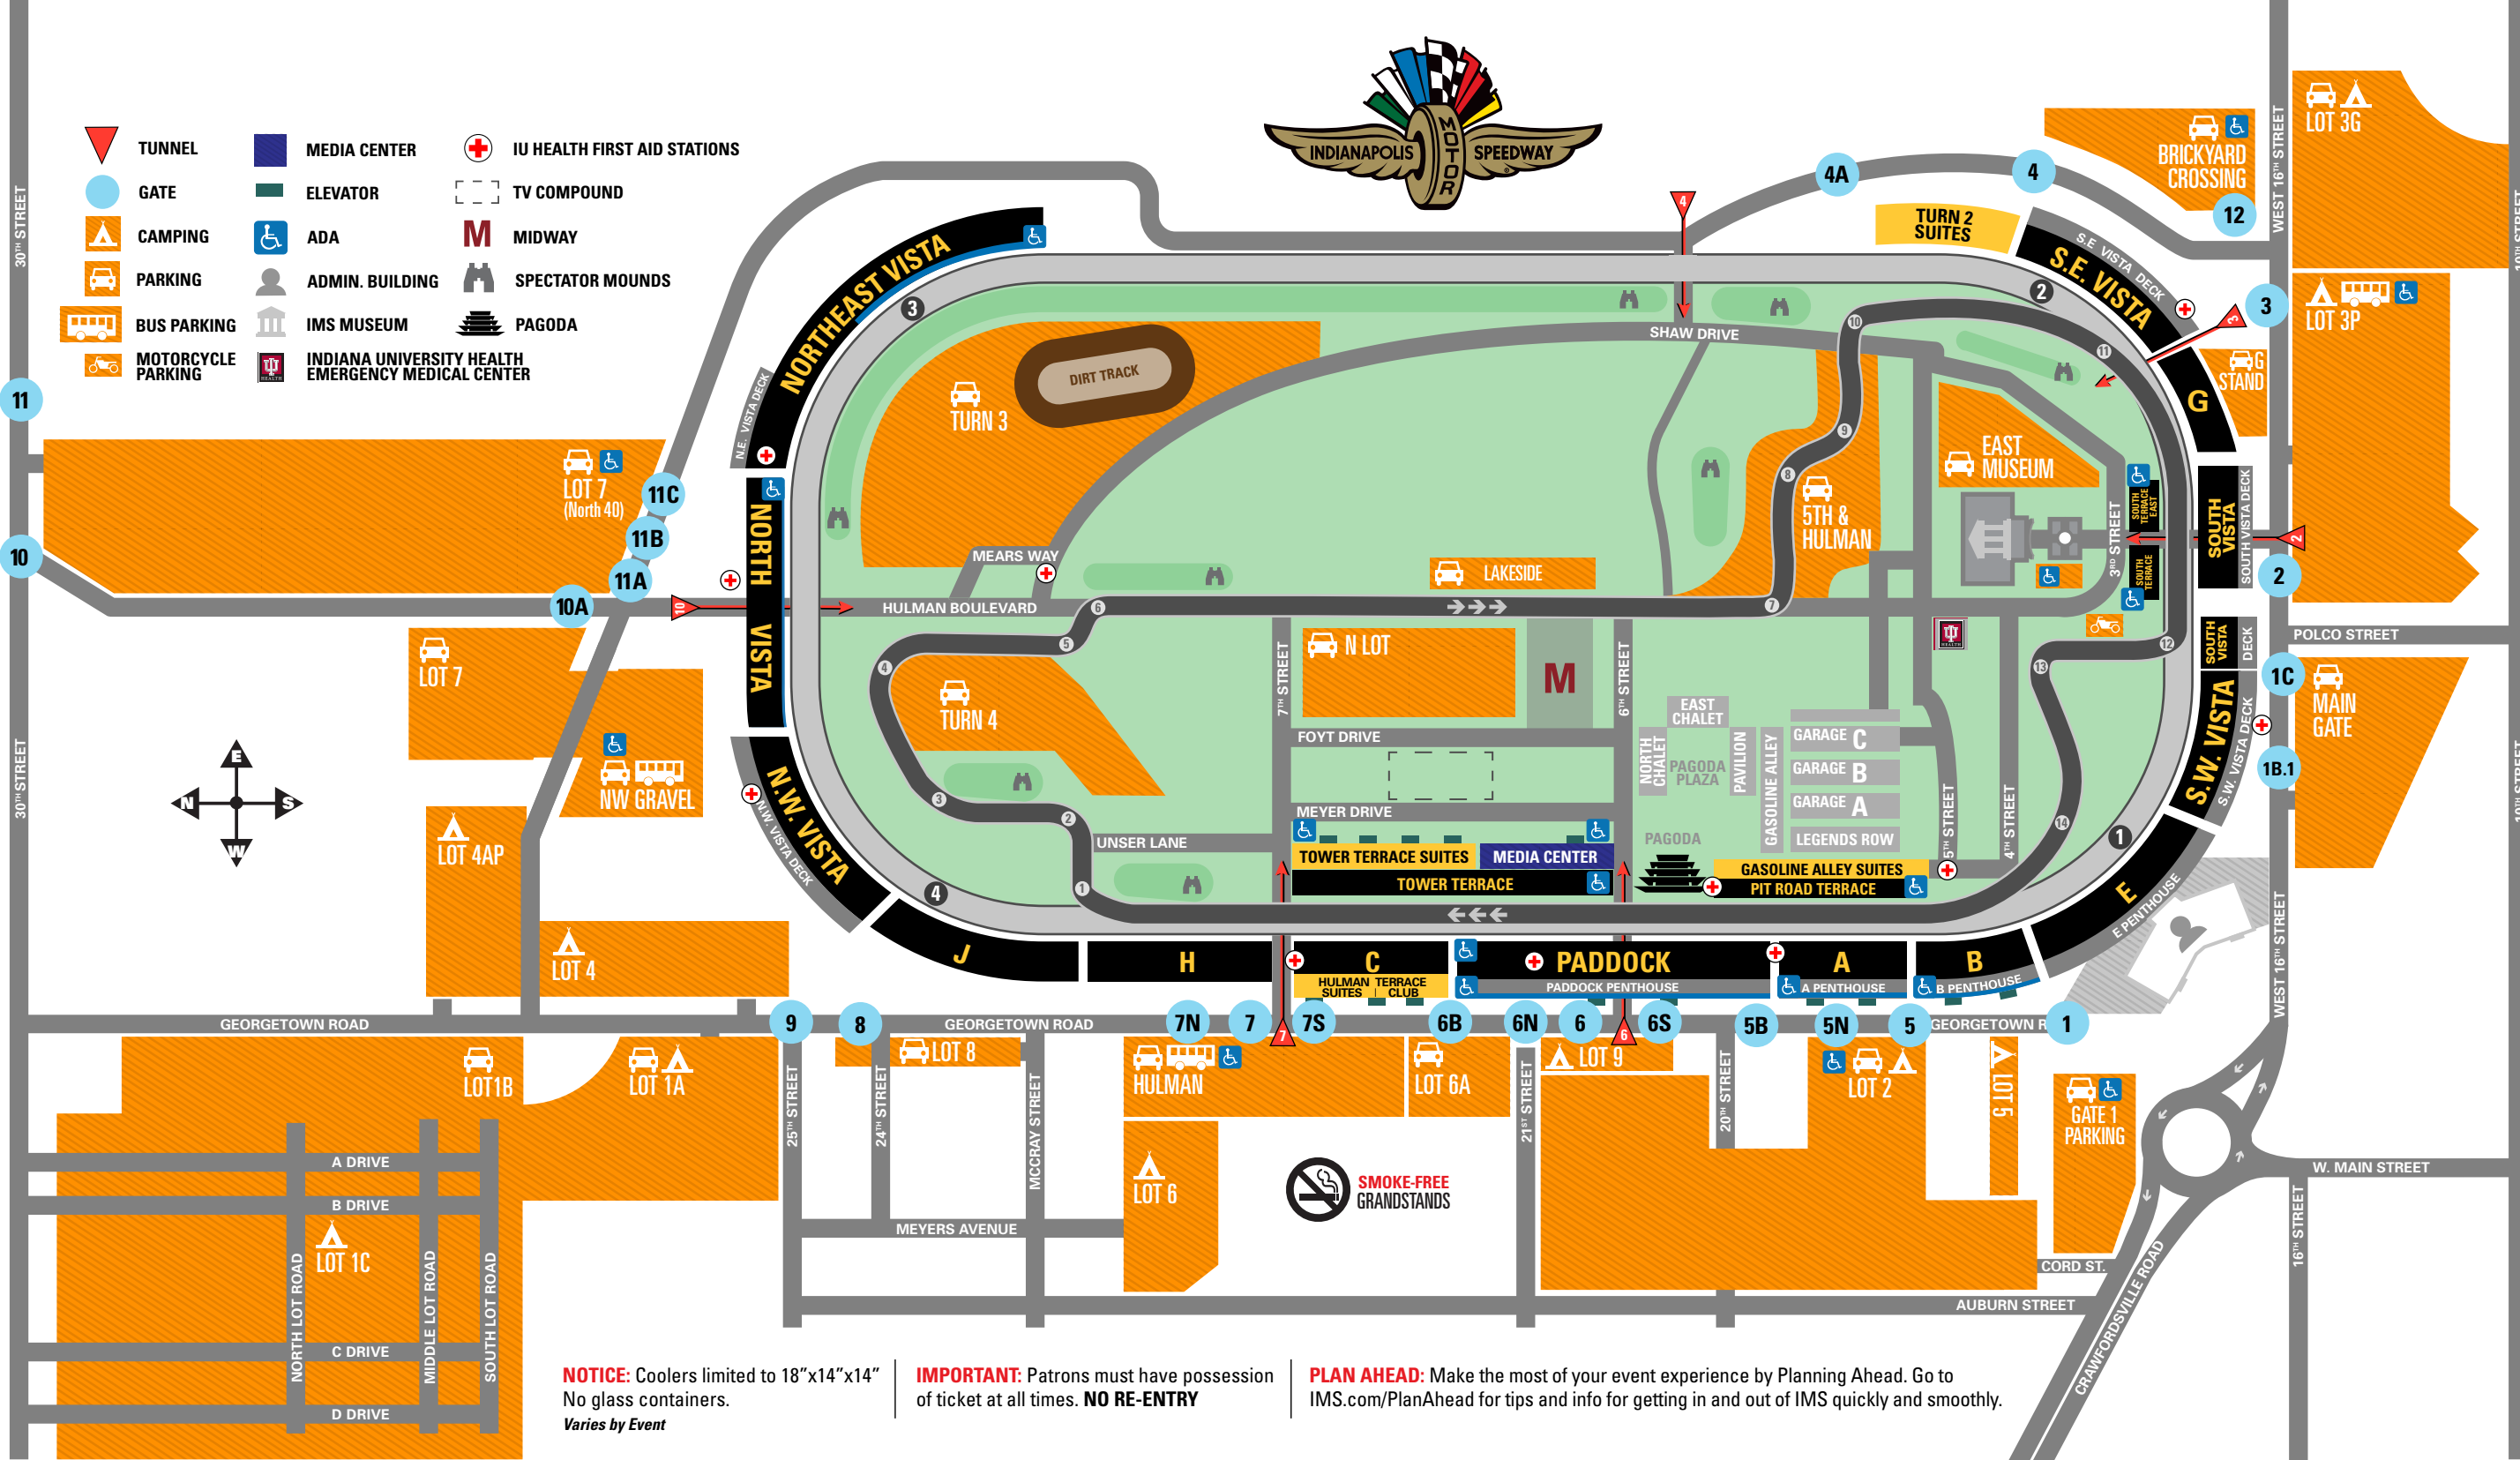

- TUNNEL
- GATE
- CAMPING
- PARKING
- BUS PARKING
- MOTORCYCLE PARKING
- MEDIA CENTER
- ELEVATOR
- ADA
- ADMIN. BUILDING
- IMS MUSEUM
- INDIANA UNIVERSITY HEALTH EMERGENCY MEDICAL CENTER
- IU HEALTH FIRST AID STATIONS
- TV COMPOUND
- MIDWAY
- SPECTATOR MOUNDS
- PAGODA

**NOTICE:** Coolers limited to 18"x14"x14"  
No glass containers.  
*Varies by Event*

**IMPORTANT:** Patrons must have possession of ticket at all times. **NO RE-ENTRY**

**PLAN AHEAD:** Make the most of your event experience by Planning Ahead. Go to [IMS.com/PlanAhead](http://IMS.com/PlanAhead) for tips and info for getting in and out of IMS quickly and smoothly.