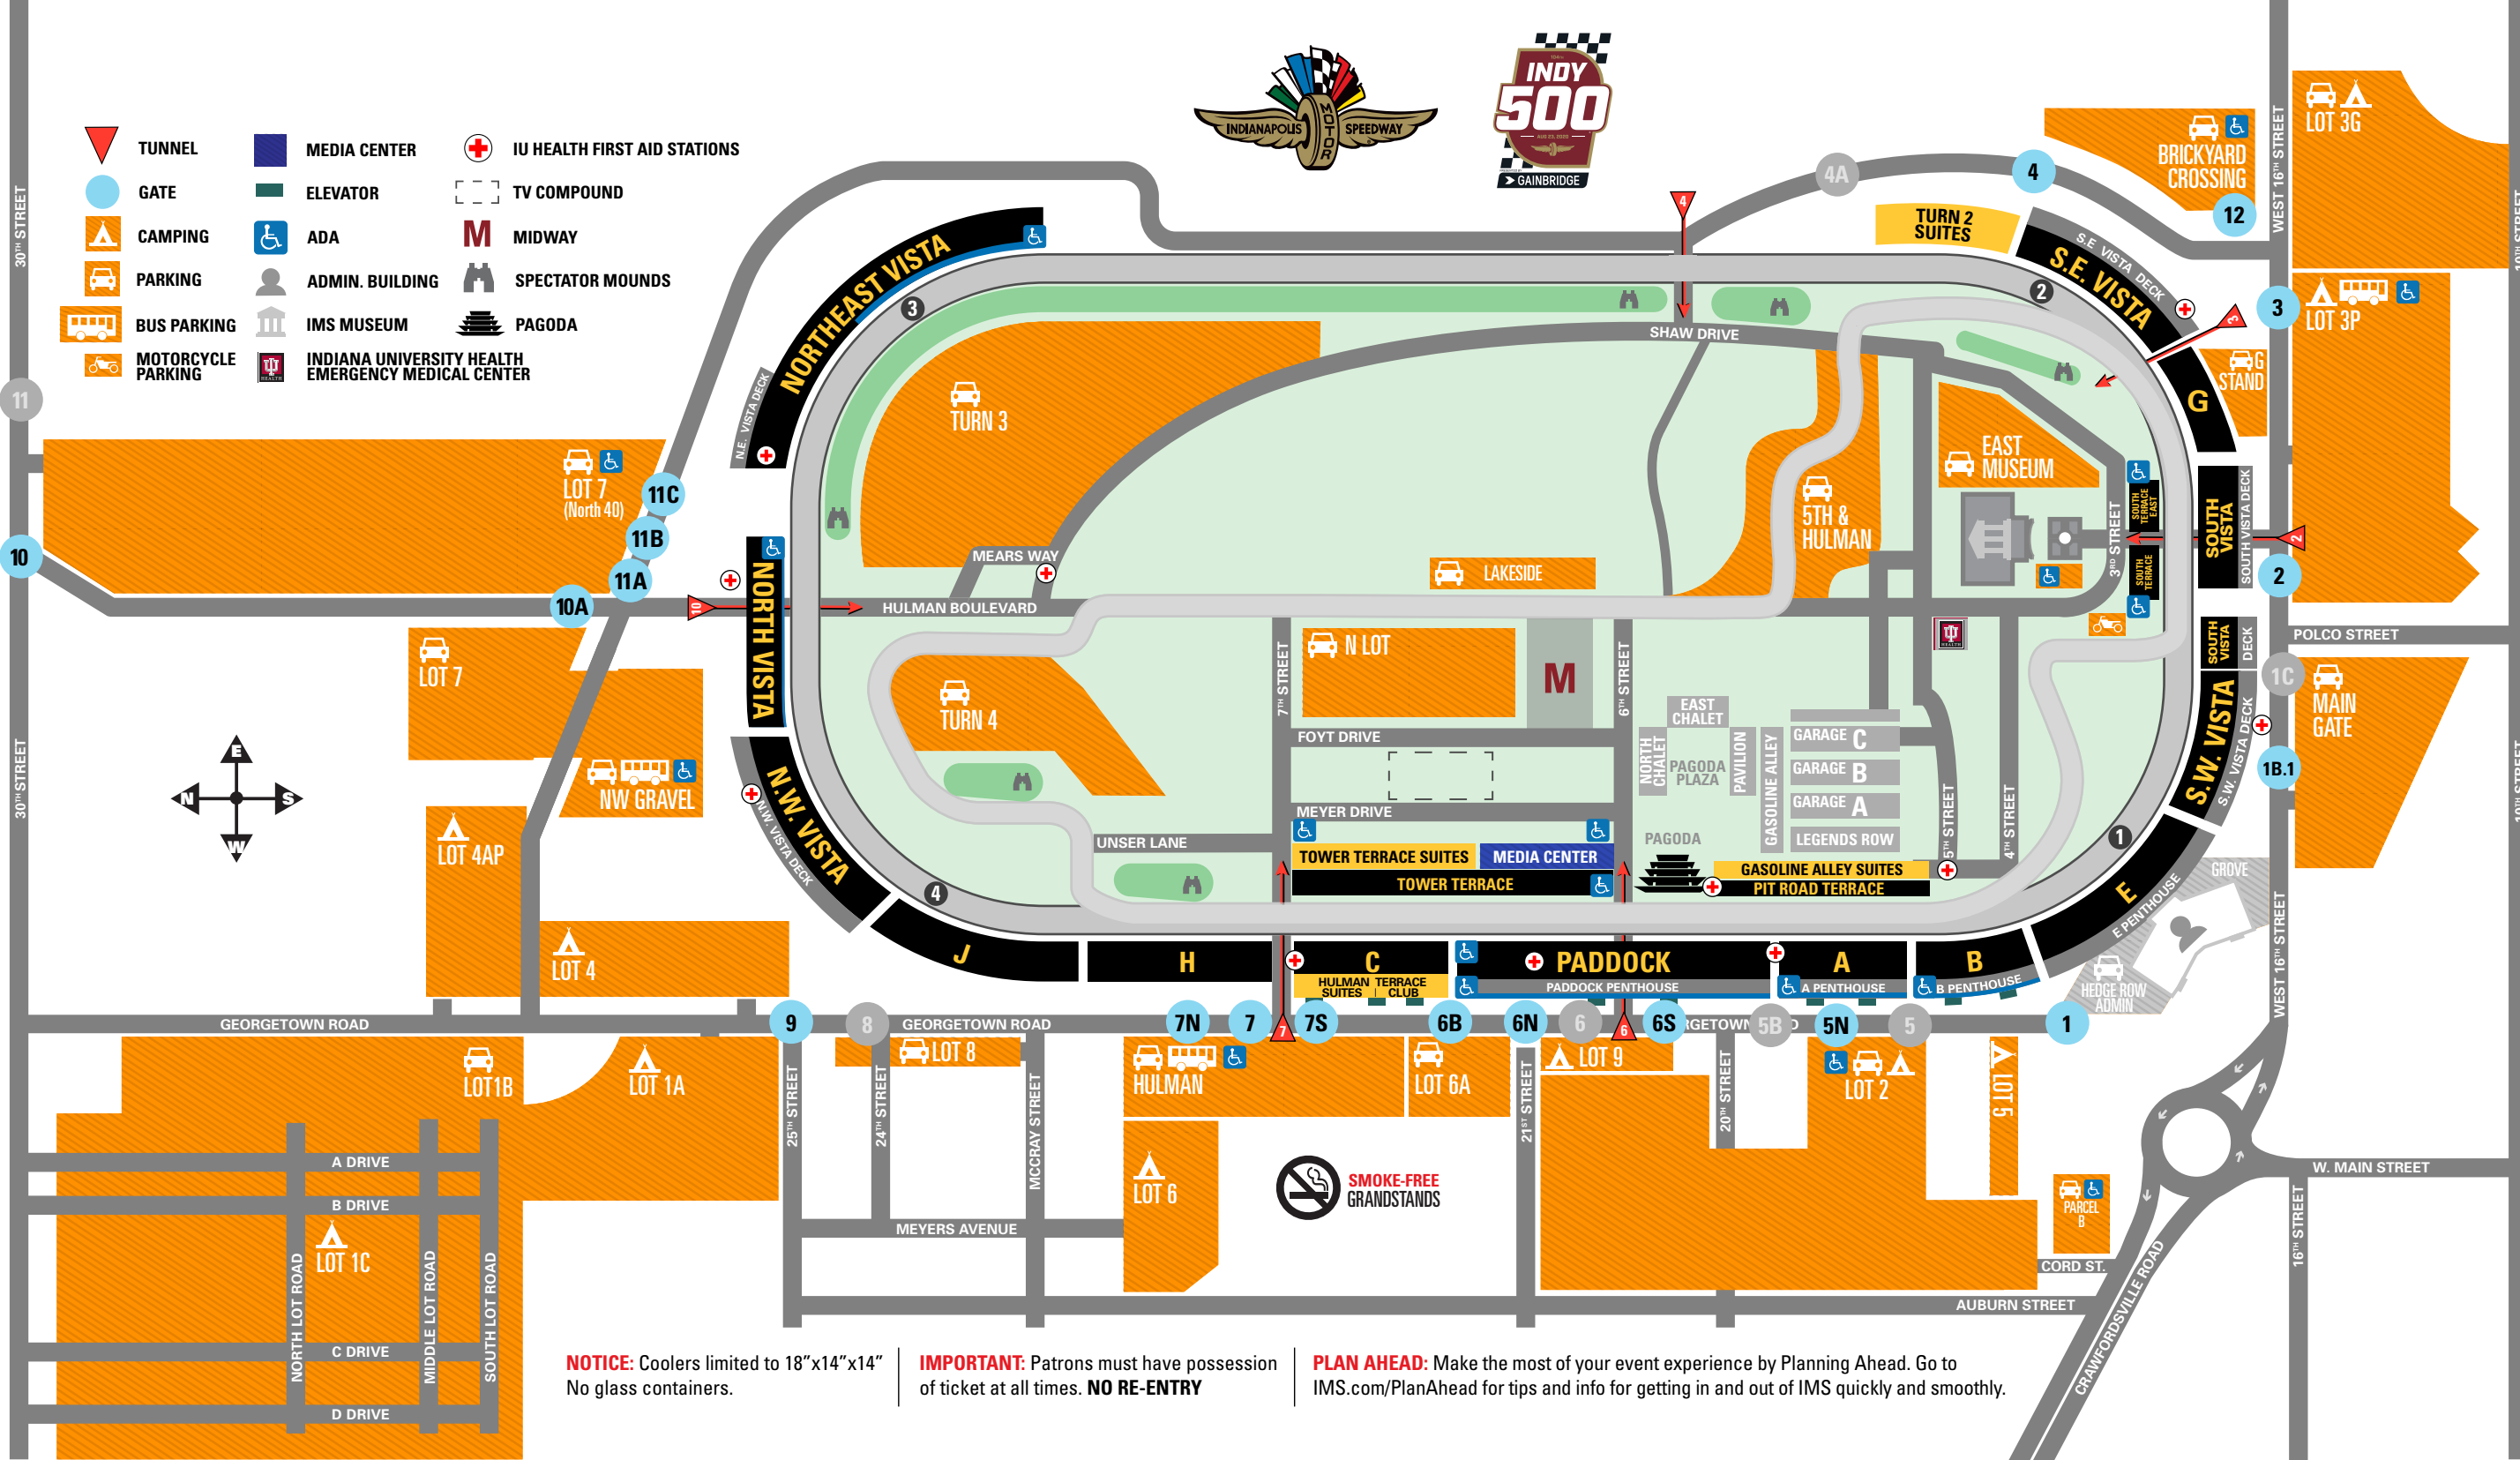

- TUNNEL
- MEDIA CENTER
- IU HEALTH FIRST AID STATIONS
- GATE
- ELEVATOR
- TV COMPOUND
- CAMPING
- ADA
- MIDWAY
- PARKING
- ADMIN. BUILDING
- SPECTATOR MOUNDS
- BUS PARKING
- IMS MUSEUM
- PAGODA
- MOTORCYCLE PARKING
- INDIANA UNIVERSITY HEALTH EMERGENCY MEDICAL CENTER

NOTICE: Coolers limited to 18"x14"x14"
No glass containers.

IMPORTANT: Patrons must have possession of ticket at all times. **NO RE-ENTRY**

PLAN AHEAD: Make the most of your event experience by Planning Ahead. Go to IMS.com/PlanAhead for tips and info for getting in and out of IMS quickly and smoothly.