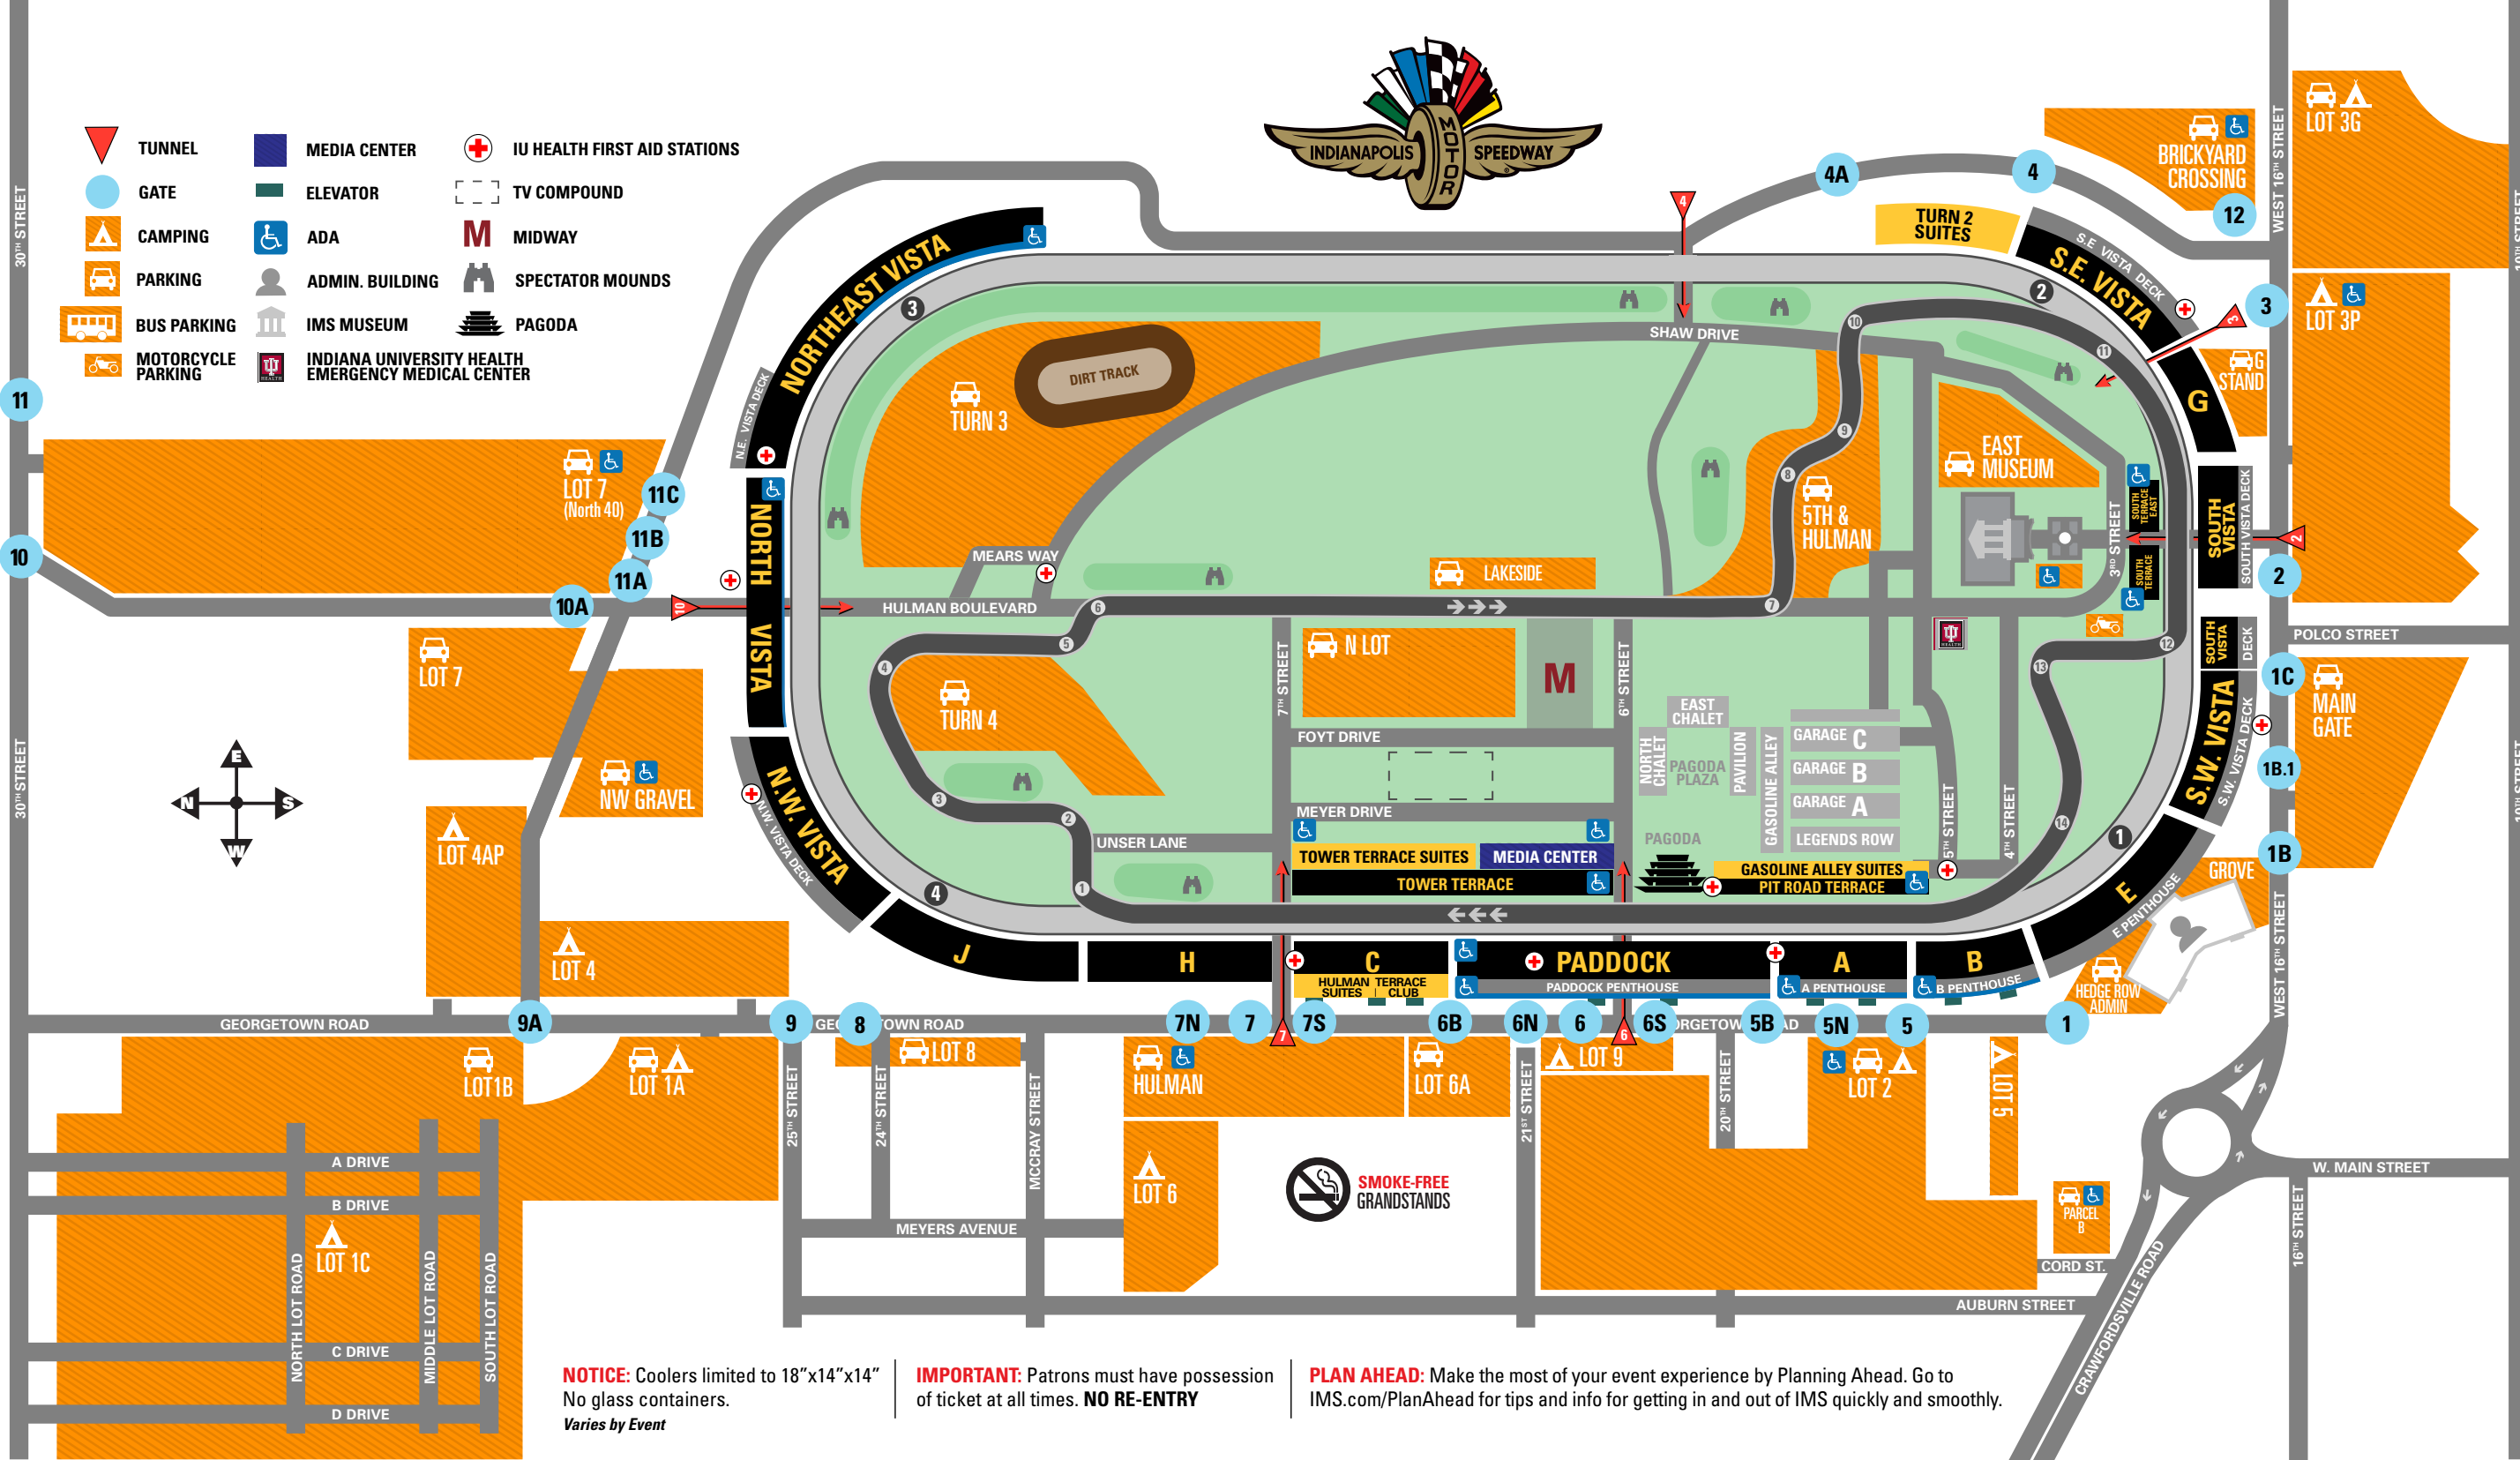

- TUNNEL
- GATE
- CAMPING
- PARKING
- BUS PARKING
- MOTORCYCLE PARKING
- MEDIA CENTER
- ELEVATOR
- ADA
- ADMIN. BUILDING
- IMS MUSEUM
- INDIANA UNIVERSITY HEALTH EMERGENCY MEDICAL CENTER
- IU HEALTH FIRST AID STATIONS
- TV COMPOUND
- MIDWAY
- SPECTATOR MOUNDS
- PAGODA

NOTICE: Coolers limited to 18"x14"x14"
No glass containers.
Varies by Event

IMPORTANT: Patrons must have possession of ticket at all times. **NO RE-ENTRY**

PLAN AHEAD: Make the most of your event experience by Planning Ahead. Go to [IMS.com/PlanAhead](https://www.ims.com/PlanAhead) for tips and info for getting in and out of IMS quickly and smoothly.