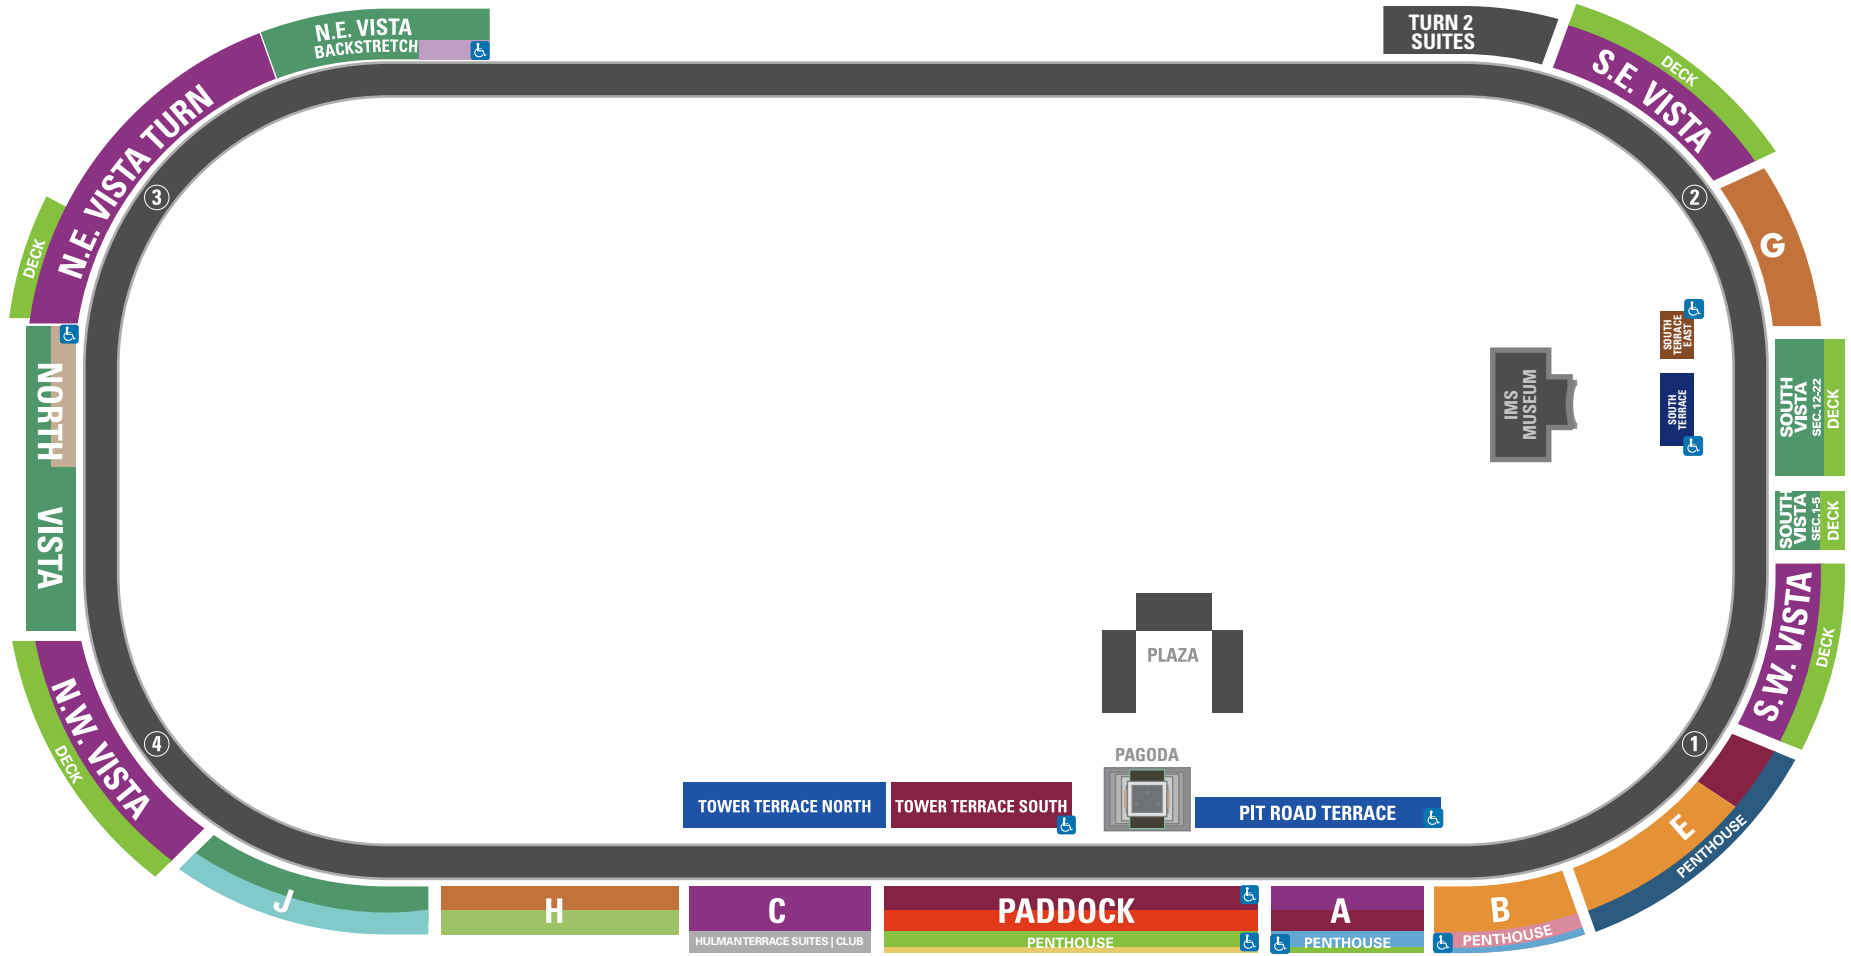

2022 RENEWAL VS. 2021 RACE DAY PRICING

2022 Renewal	2021 Race Day
\$250-\$260	SOLD OUT
\$245	SOLD OUT
\$230	SOLD OUT
\$215	SOLD OUT
\$200	SOLD OUT
\$135	SOLD OUT
\$125	SOLD OUT
\$115-\$120	\$120-\$135
\$111-\$113	\$115-\$135
\$95-\$98	\$98-\$105
\$92-\$94	\$95-\$100
\$85-\$88	\$88-\$94
\$82	\$87
\$75	\$78
\$60	\$65
\$55	\$65
\$50	\$60

*ALL TICKET PRICES ARE SUBJECT TO CHANGE