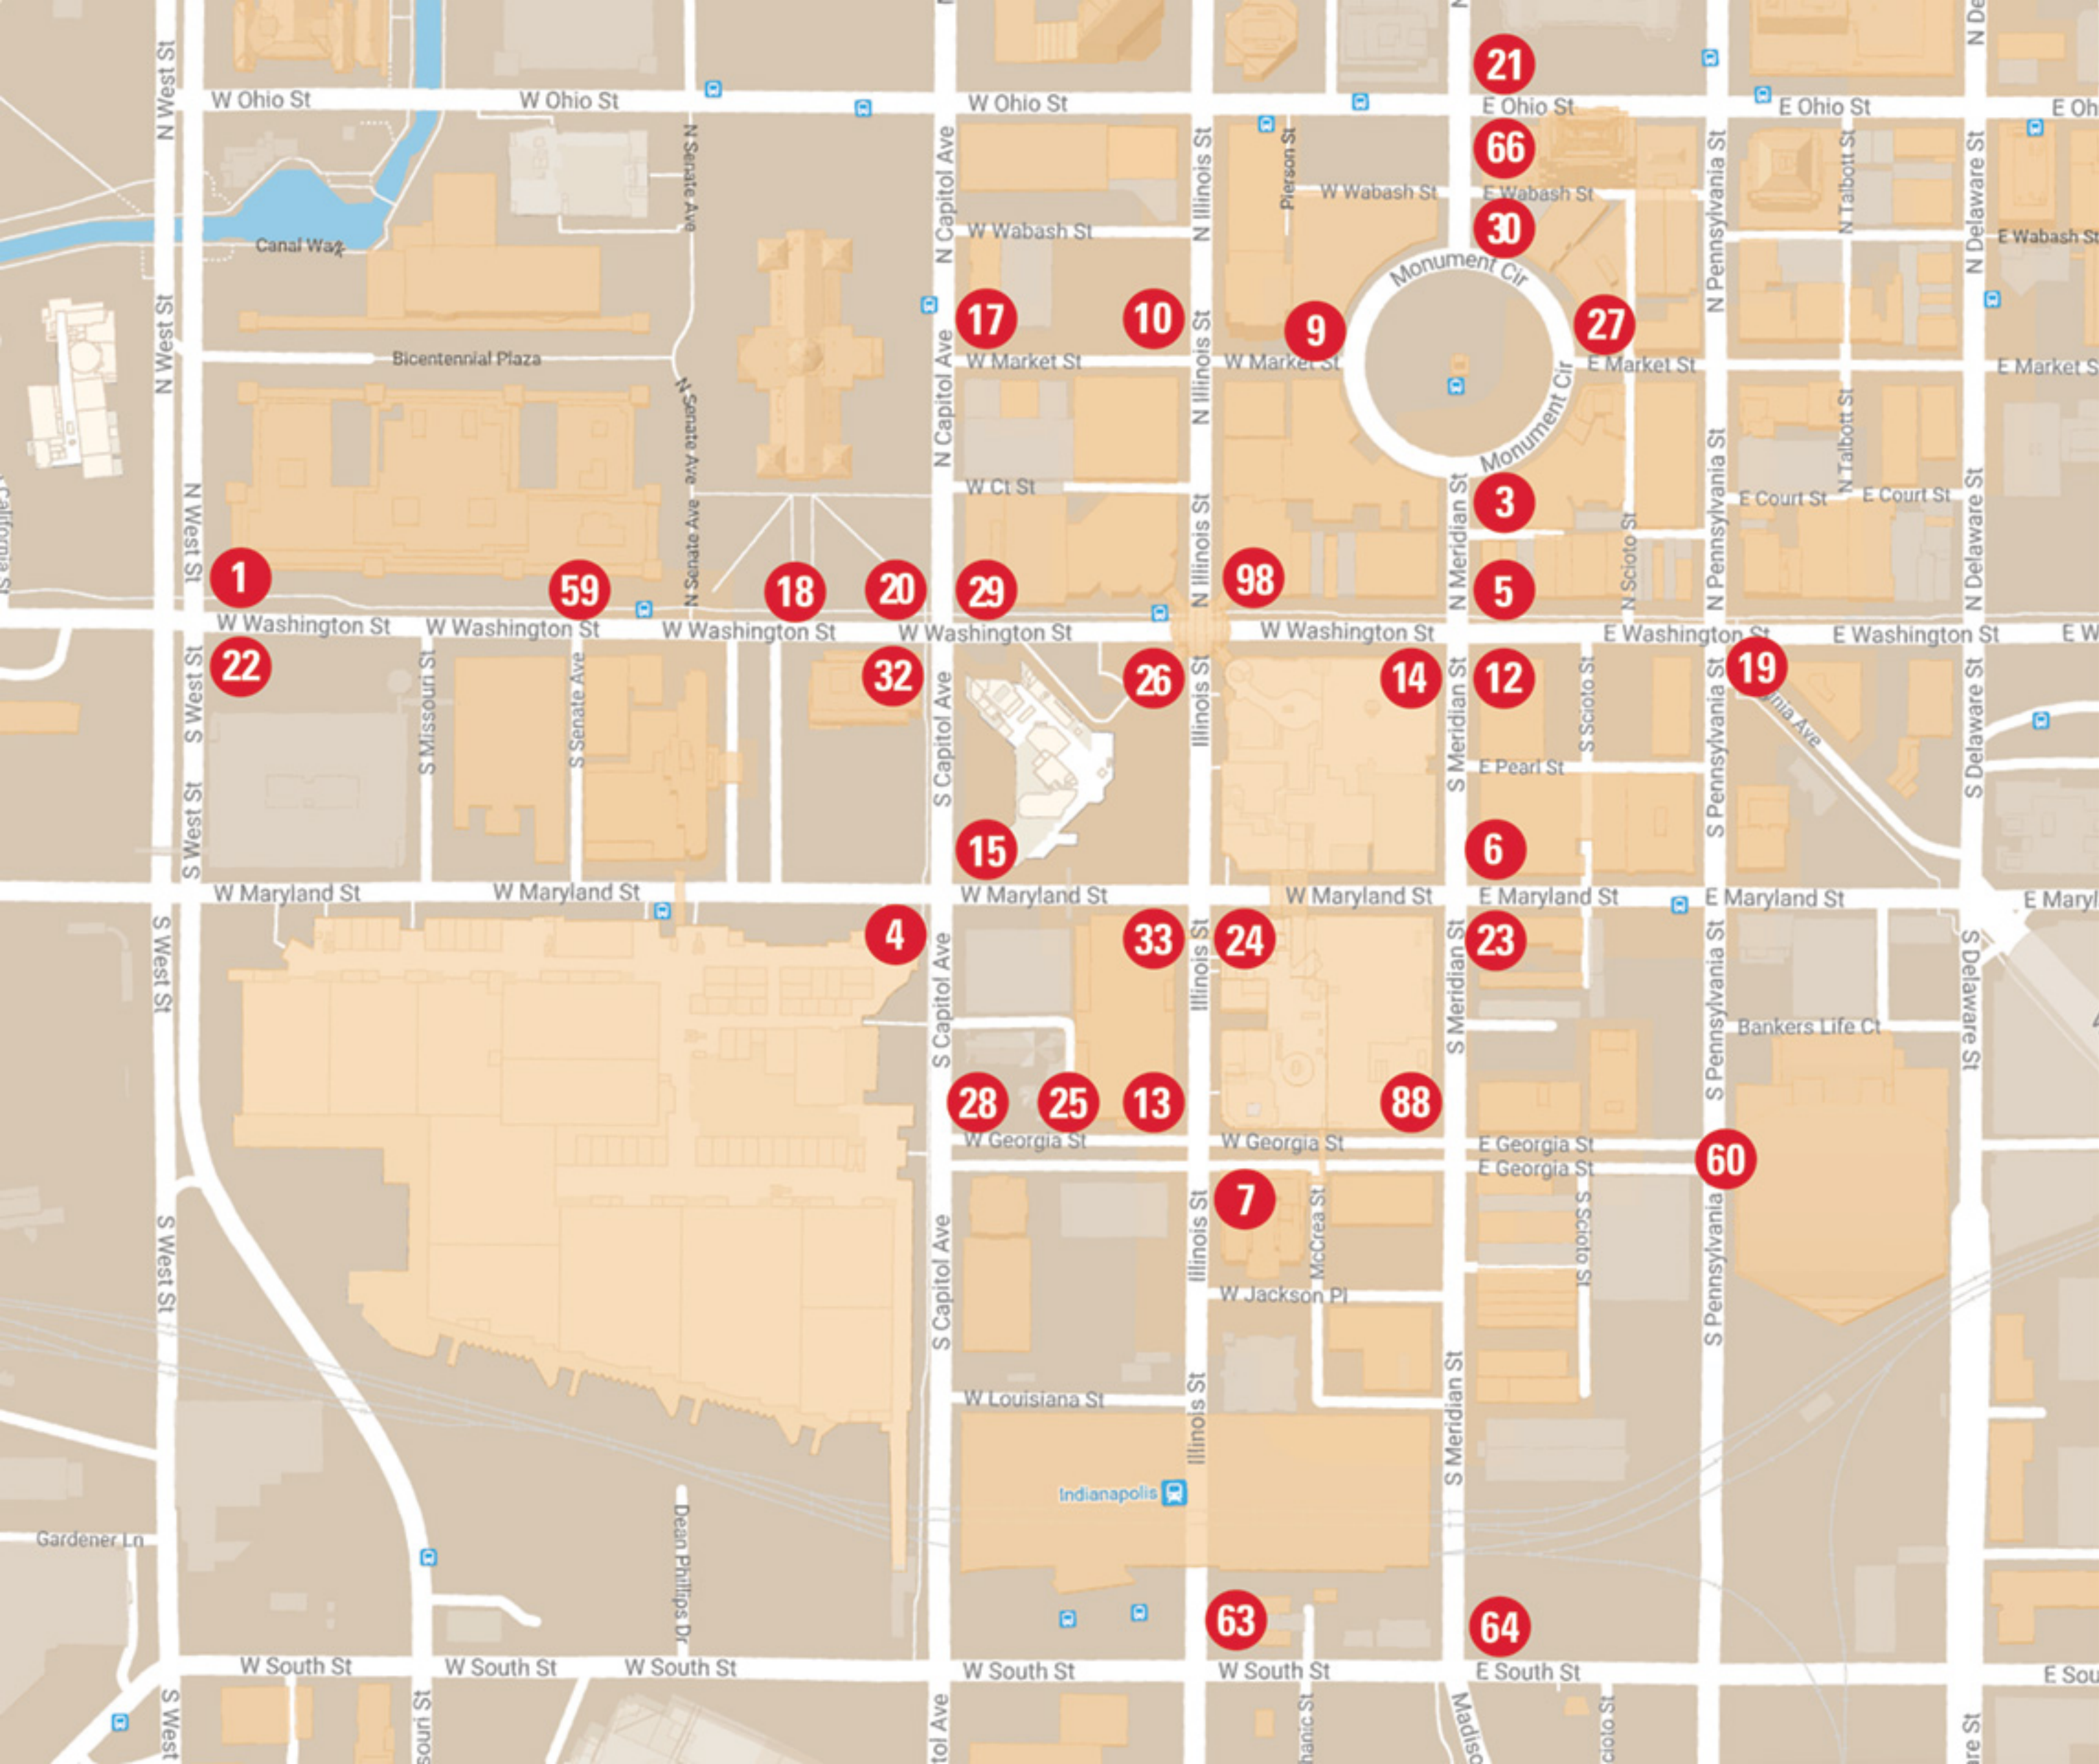

FIND YOUR FAVORITE INDY 500 DRIVER'S STREET SIGN!

- | | | |
|---------------|---------------|----------------|
| 1 NEWGARDEN | 3 CASTRONEVES | 24 KARAM |
| 22 PAGENAUD | 9 DIXON | 33 DAVISON |
| 12 POWER | 5 HINCHCLIFFE | 15 RAHAL |
| 21 PIGOT | 14 KANAAN | 4 LEIST |
| 19 FITTIPALDI | 98 ANDRETTI | 28 HUNTER-REAY |
| 66 HILDEBRAND | 26 VEACH | 25 WILSON |
| 10 JONES | 29 MUNOZ | 13 PATRICK |
| 88 CHAVES | 32 KAISER | 7 HOWARD |
| 17 DALY | 18 BOURDAIS | 63 MANN |
| 20 CARPENTER | 59 CHILTON | 64 SERVIA |
| 30 SATO | 6 WICKENS | 60 HARVEY |
| 27 ROSSI | 23 KIMBALL | |