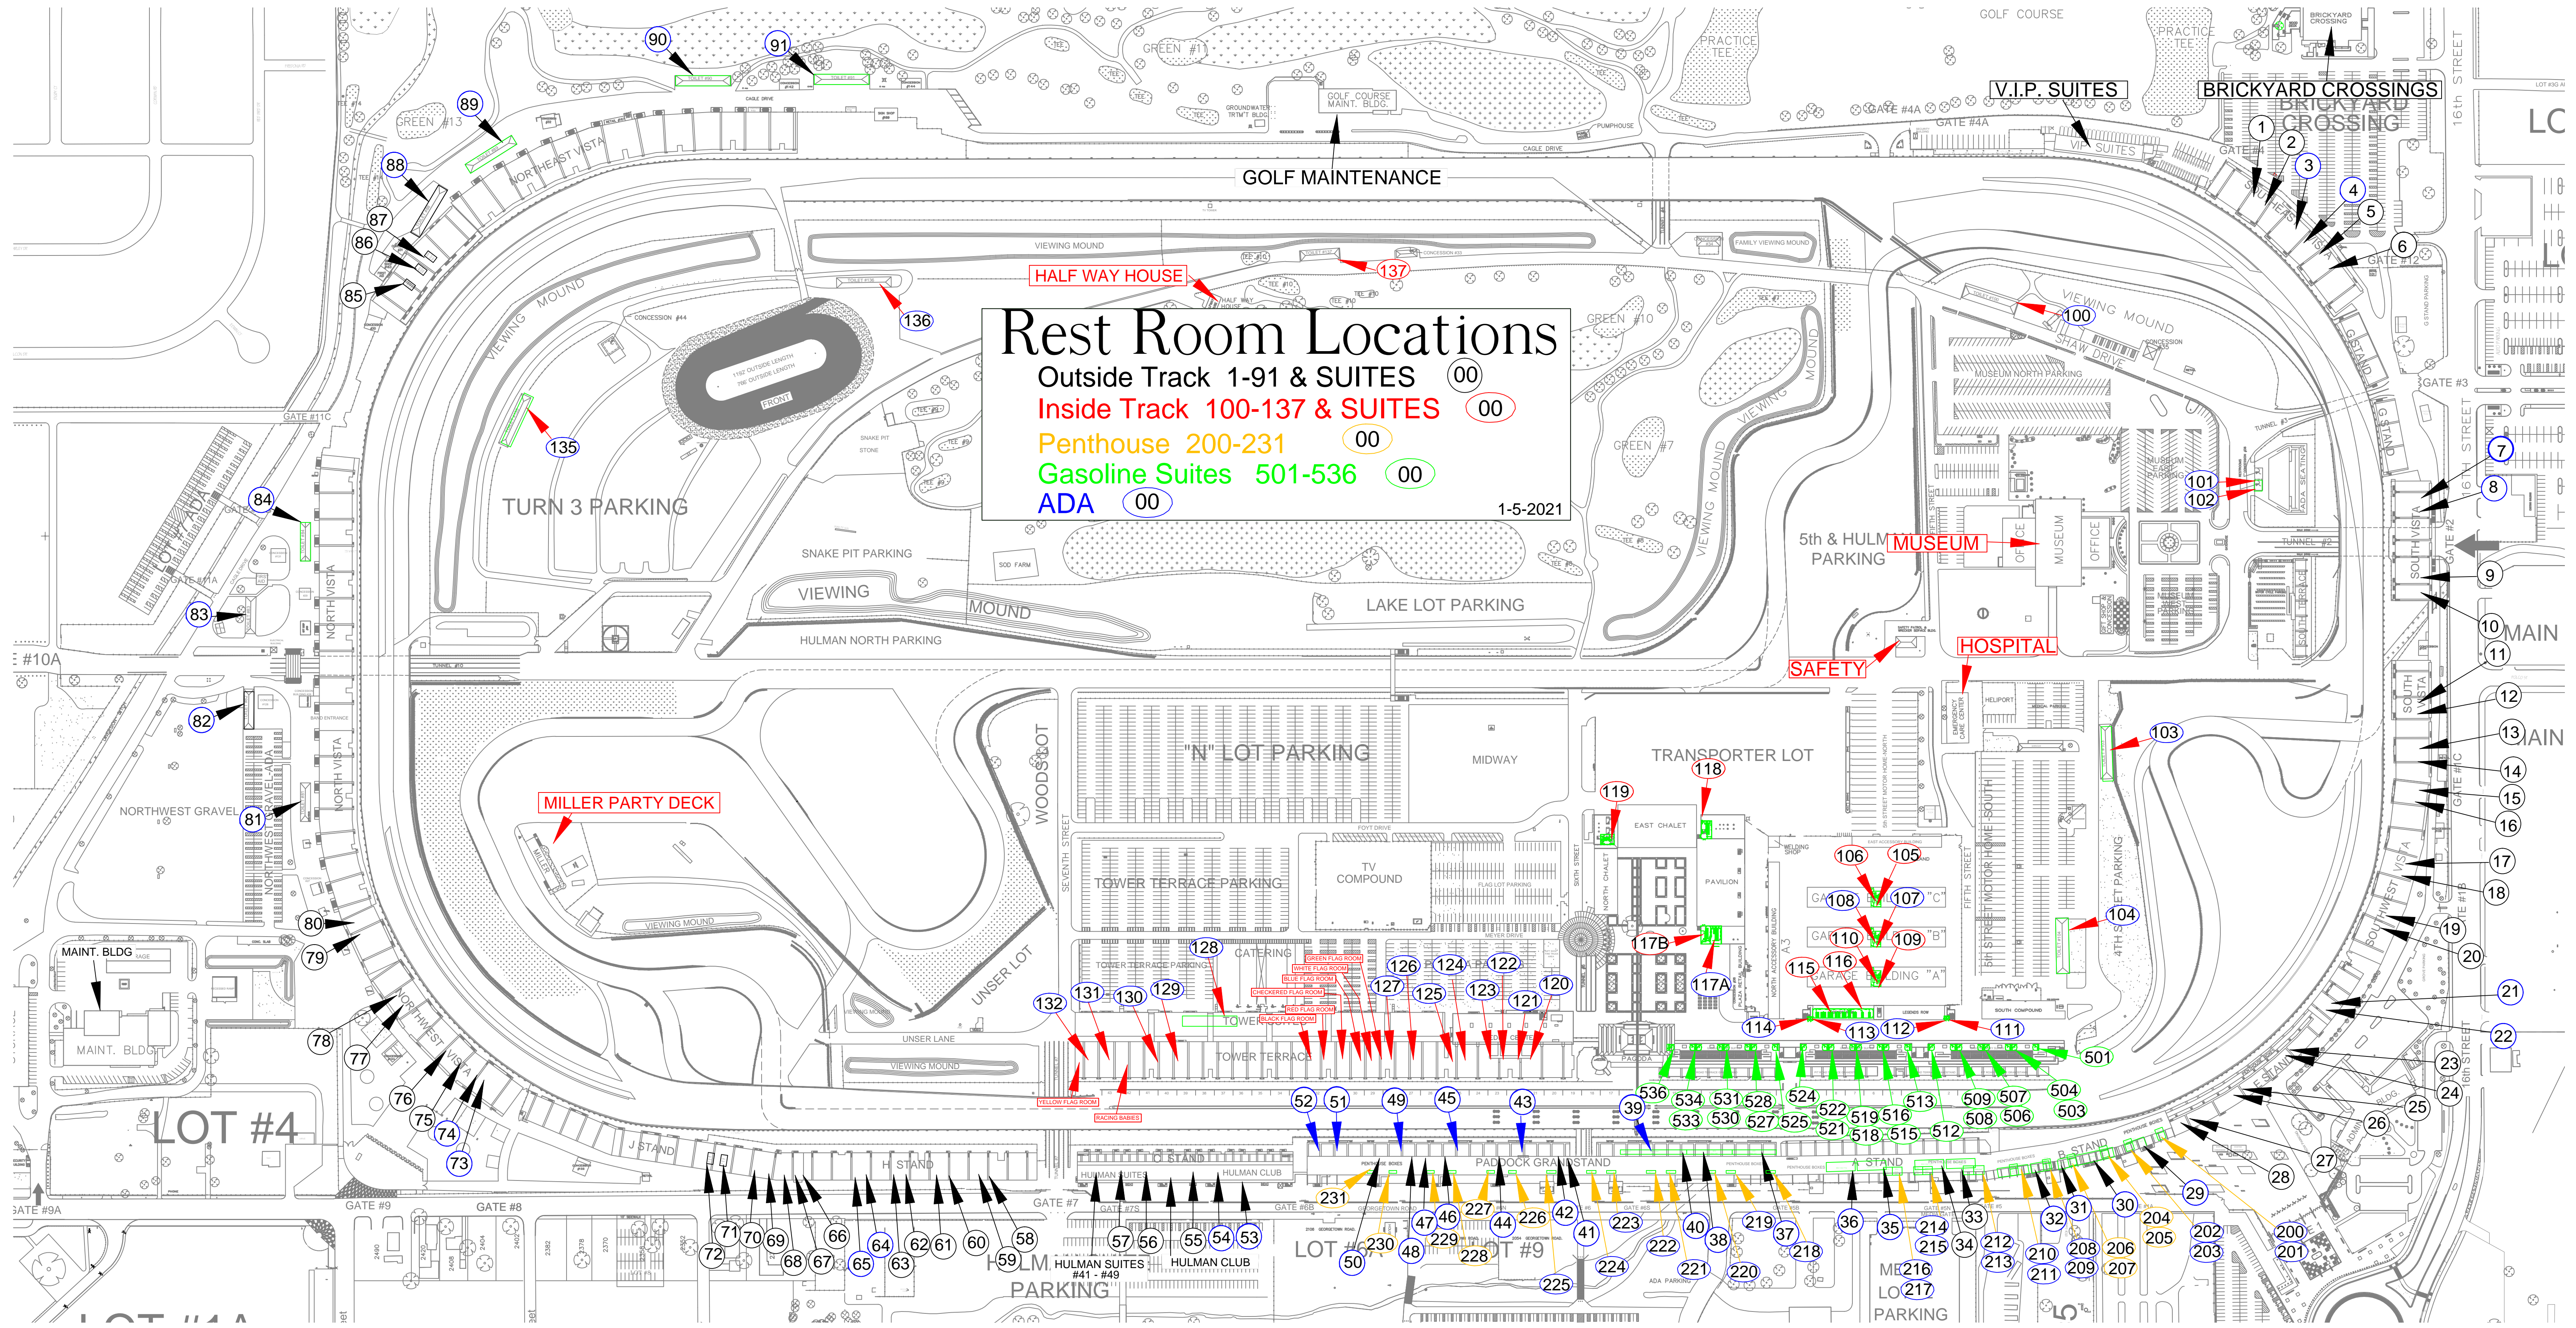

# Rest Room Locations

Outside Track 1-91 & SUITES 00  
 Inside Track 100-137 & SUITES 00  
 Penthouse 200-231 00  
 Gasoline Suites 501-536 00  
 ADA 00

1-5-2021

MILLER PARTY DECK

HALF WAY HOUSE

V.I.P. SUITES

BRICKYARD CROSSINGS

GOLF MAINTENANCE

TURN 3 PARKING

SNAKE PIT PARKING

VIEWING MOUND

HULMAN NORTH PARKING

LAKE LOT PARKING

5th & HULM  
PARKING

MUSEUM

HOSPITAL

SAFETY

"N" LOT PARKING

MIDWAY

TRANSPORTER LOT

VIEWING MOUND

UNSER LOT

VIEWING MOUND

VIEWING MOUND

VIEWING MOUND

VIEWING MOUND

VIEWING MOUND

VIEWING MOUND

VIEWING MOUND