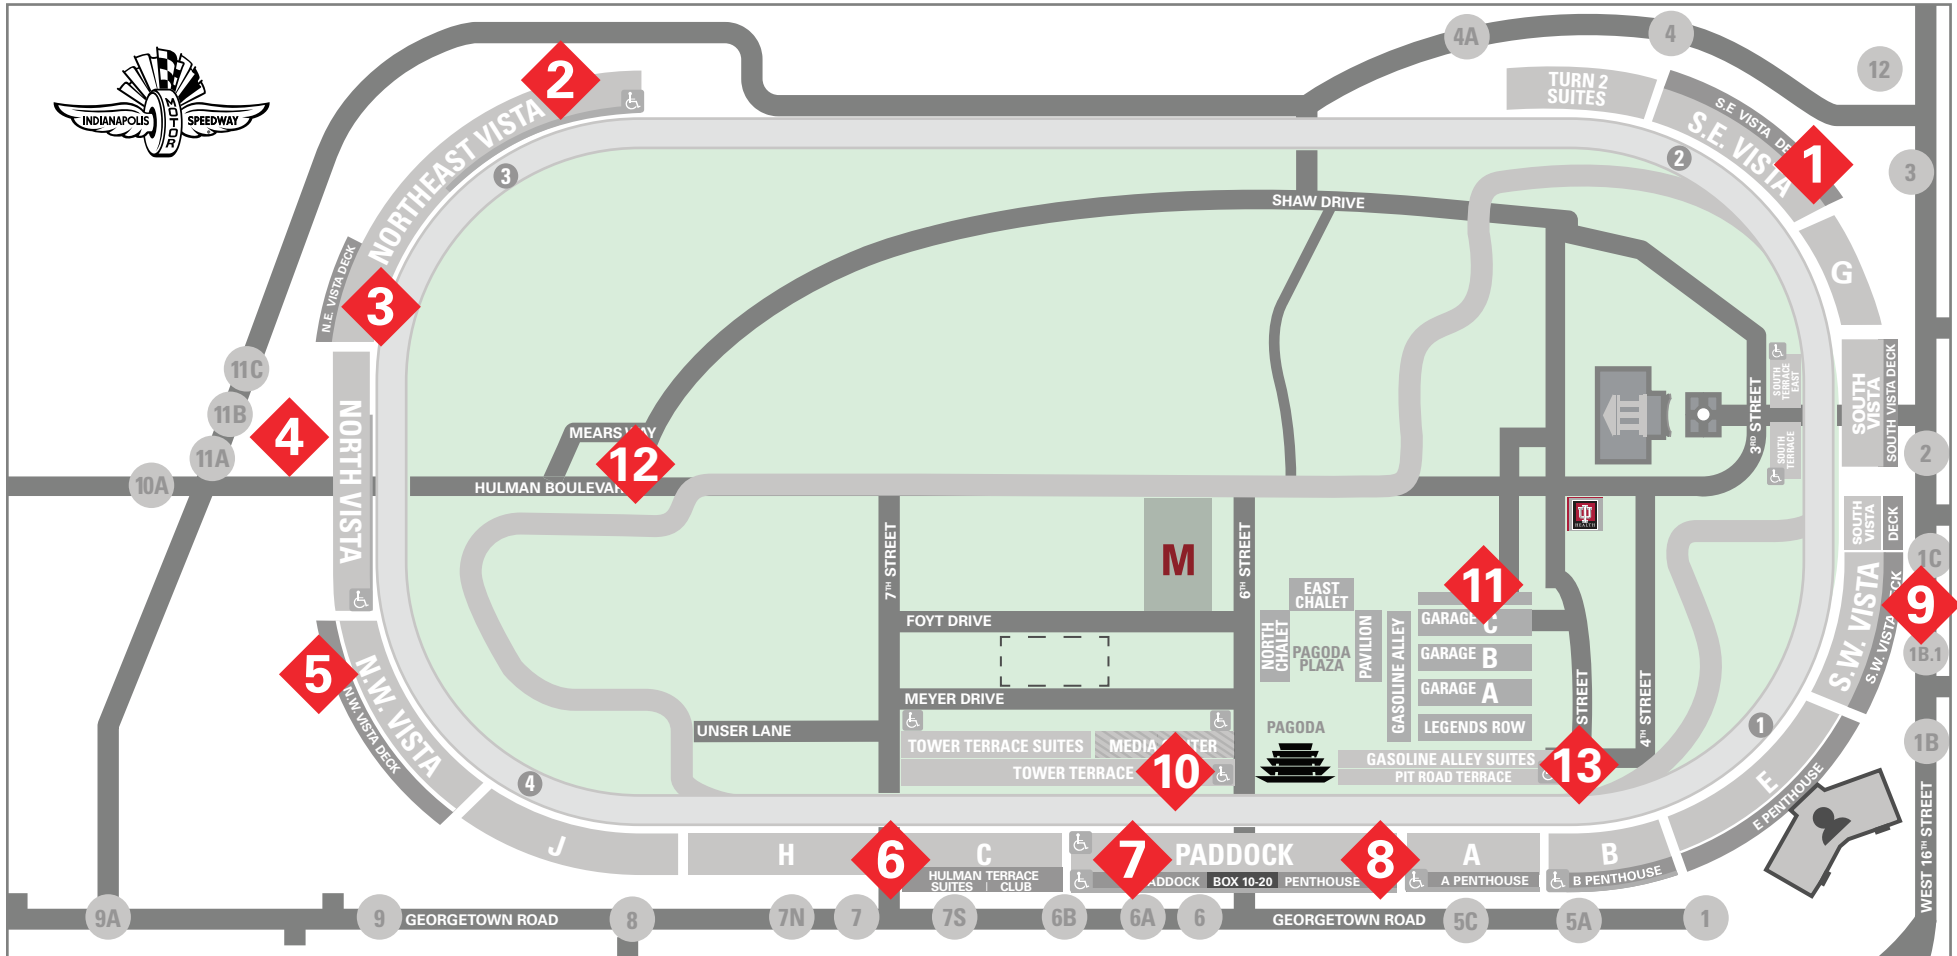

FIRST AID STATION LOCATIONS

NUMBER	NAME	LOCATION	PHONE	NUMBER	NAME	LOCATION	PHONE
1	Southeast Vista	Southeast Vista, Under Section 26	5658	7	Paddock Penthouse	Paddock Penthouse, Behind Sections 20-24	5666
2	Northeast Vista Backstrech	Northeast Vista, Under Sections 26-27 (Next to Retail Shop #29)	5668	8	Paddock	Paddock Granstand (3rd Room South of Tunnel 6)	5636
3	Northeast Vista Turn	Northeast Vista Turn, Under Sections 1-2 (Next to Retail Shop #89)	5654	9	Southwest Vista	Southwest Vista, Under Section 16	5652
4	North Vista	North Vista, Behind Sections 41-44		10	Tower Terrace	Tower Terrace, Under Section 46	5657
5	Northwest Vista	Northwest Vista, Under Section 5	5655	11	Garage	Middle of West Garage Building	5659
6	Hulman Suites/C Stand	C Stand, Under Sections 10-11 (Near Elevator 4)	5653	12	Point Zero/Turn 3	South of Tunnel 10/ Corner of Shaw & Hulman	Radio Only
				13	South Compound Legends Row	South End of Trackside Fire Office	5667