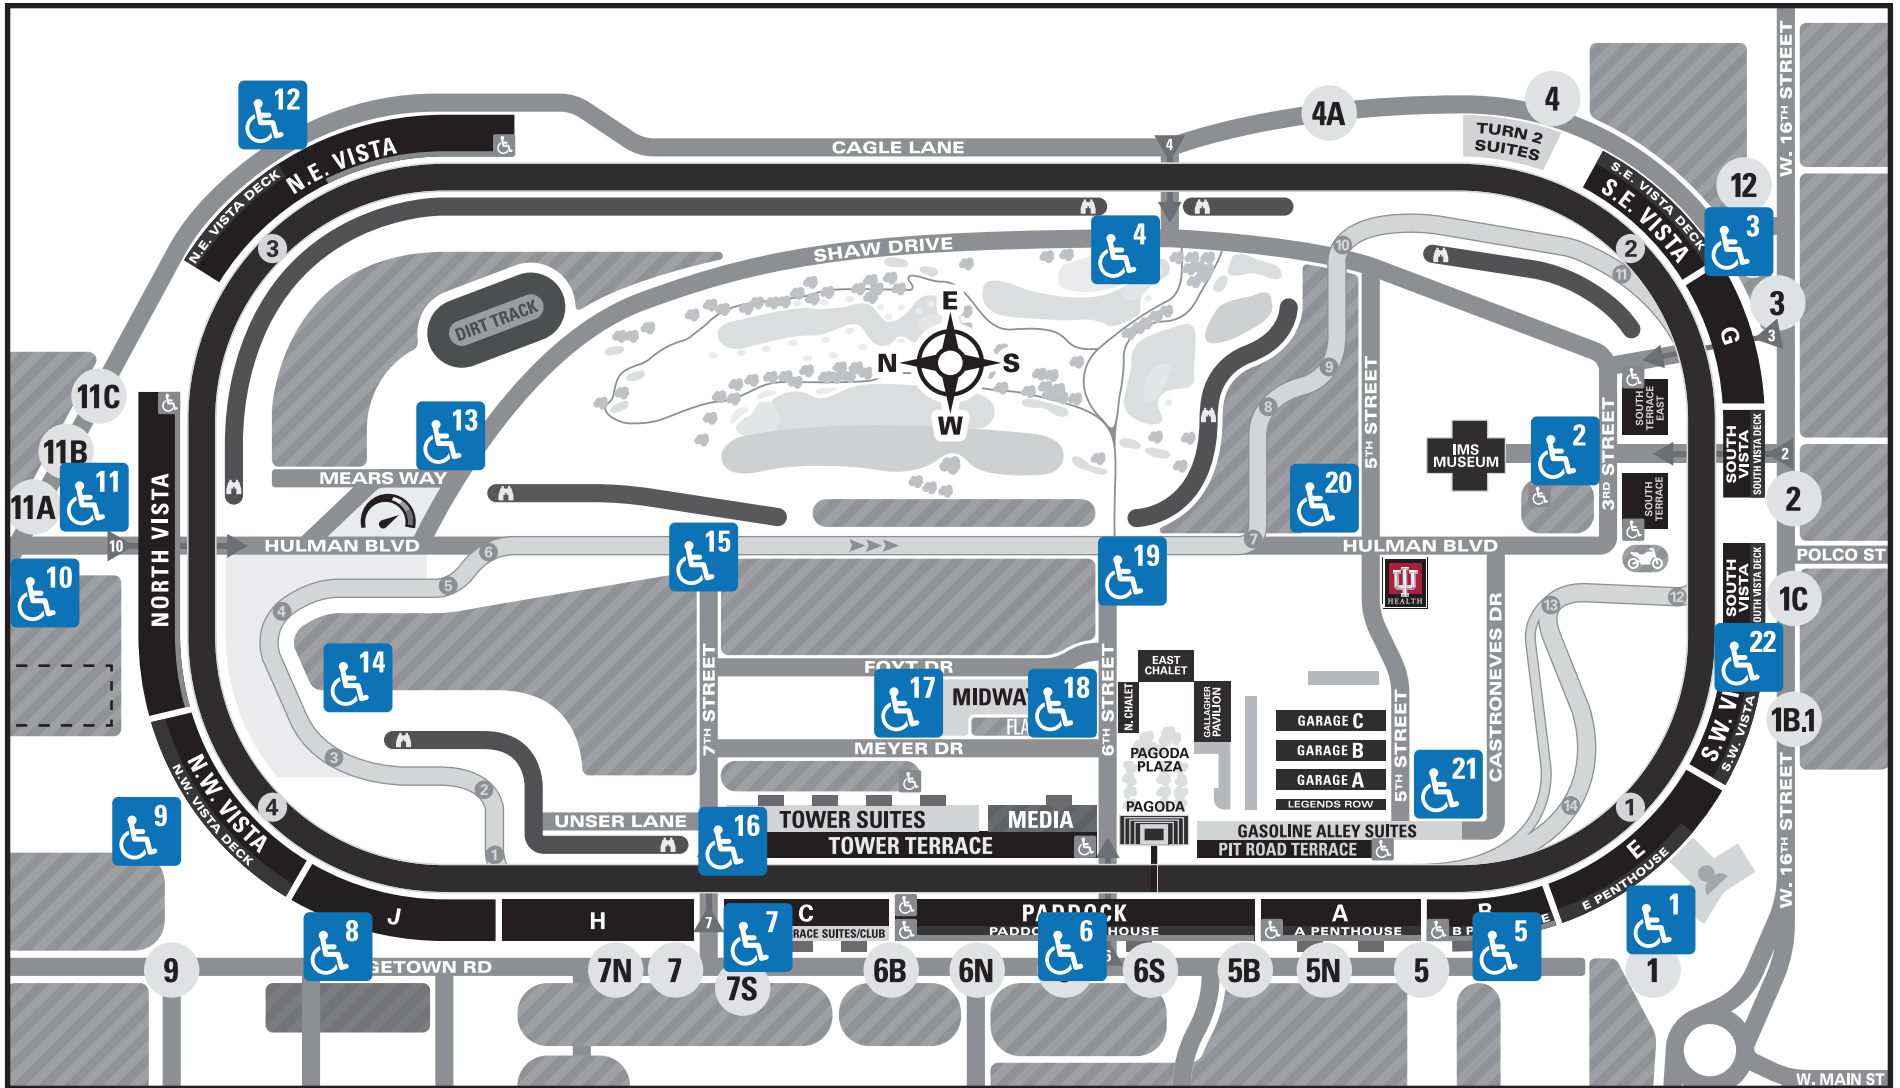

IMS ACCESS SHUTTLE STOP LOCATIONS

Access Shuttles will only pick-up at the below established Access Shuttle Stop Locations

- | | | | |
|---|---|---|---|
| <p>INFIELD</p> <ul style="list-style-type: none"> Stop #2 - Museum Fountain Stop #4 - Tunnel 4/Shaw Drive Stop #13 - Turn 3 Parking Stop #14 - Turn 4 Parking Stop #15 - 7th & Hulman Blvd Stop #16 - 7th & Unser Lane Stop #17 - Tower Terrace ADA Parking | <p>INFIELD</p> <ul style="list-style-type: none"> Stop #18 - Flag Lot ADA Parking Stop #19 - 6th & Hulman Blvd Stop #20 - 5th & Hulman Blvd Stop #21 - South Pit Gate <p>TURN 1</p> <ul style="list-style-type: none"> Stop #1 - Gate 1 Stop #5 - B Stand Stop #22 - Southwest Vista | <p>TURN 2</p> <ul style="list-style-type: none"> Stop #3 - Southeast Vista <p>TURN 3</p> <ul style="list-style-type: none"> Stop #11 - Gate 11A Stop #12 - Northeast Vista | <p>TURN 4</p> <ul style="list-style-type: none"> Stop #8 - J Stand Stop #9 - Northwest Vista Stop #10 - Tram Turnaround <p>FRONT STRETCH</p> <ul style="list-style-type: none"> Stop #6 - Gate 6 Stop #7 - Gate 7S |
|---|---|---|---|