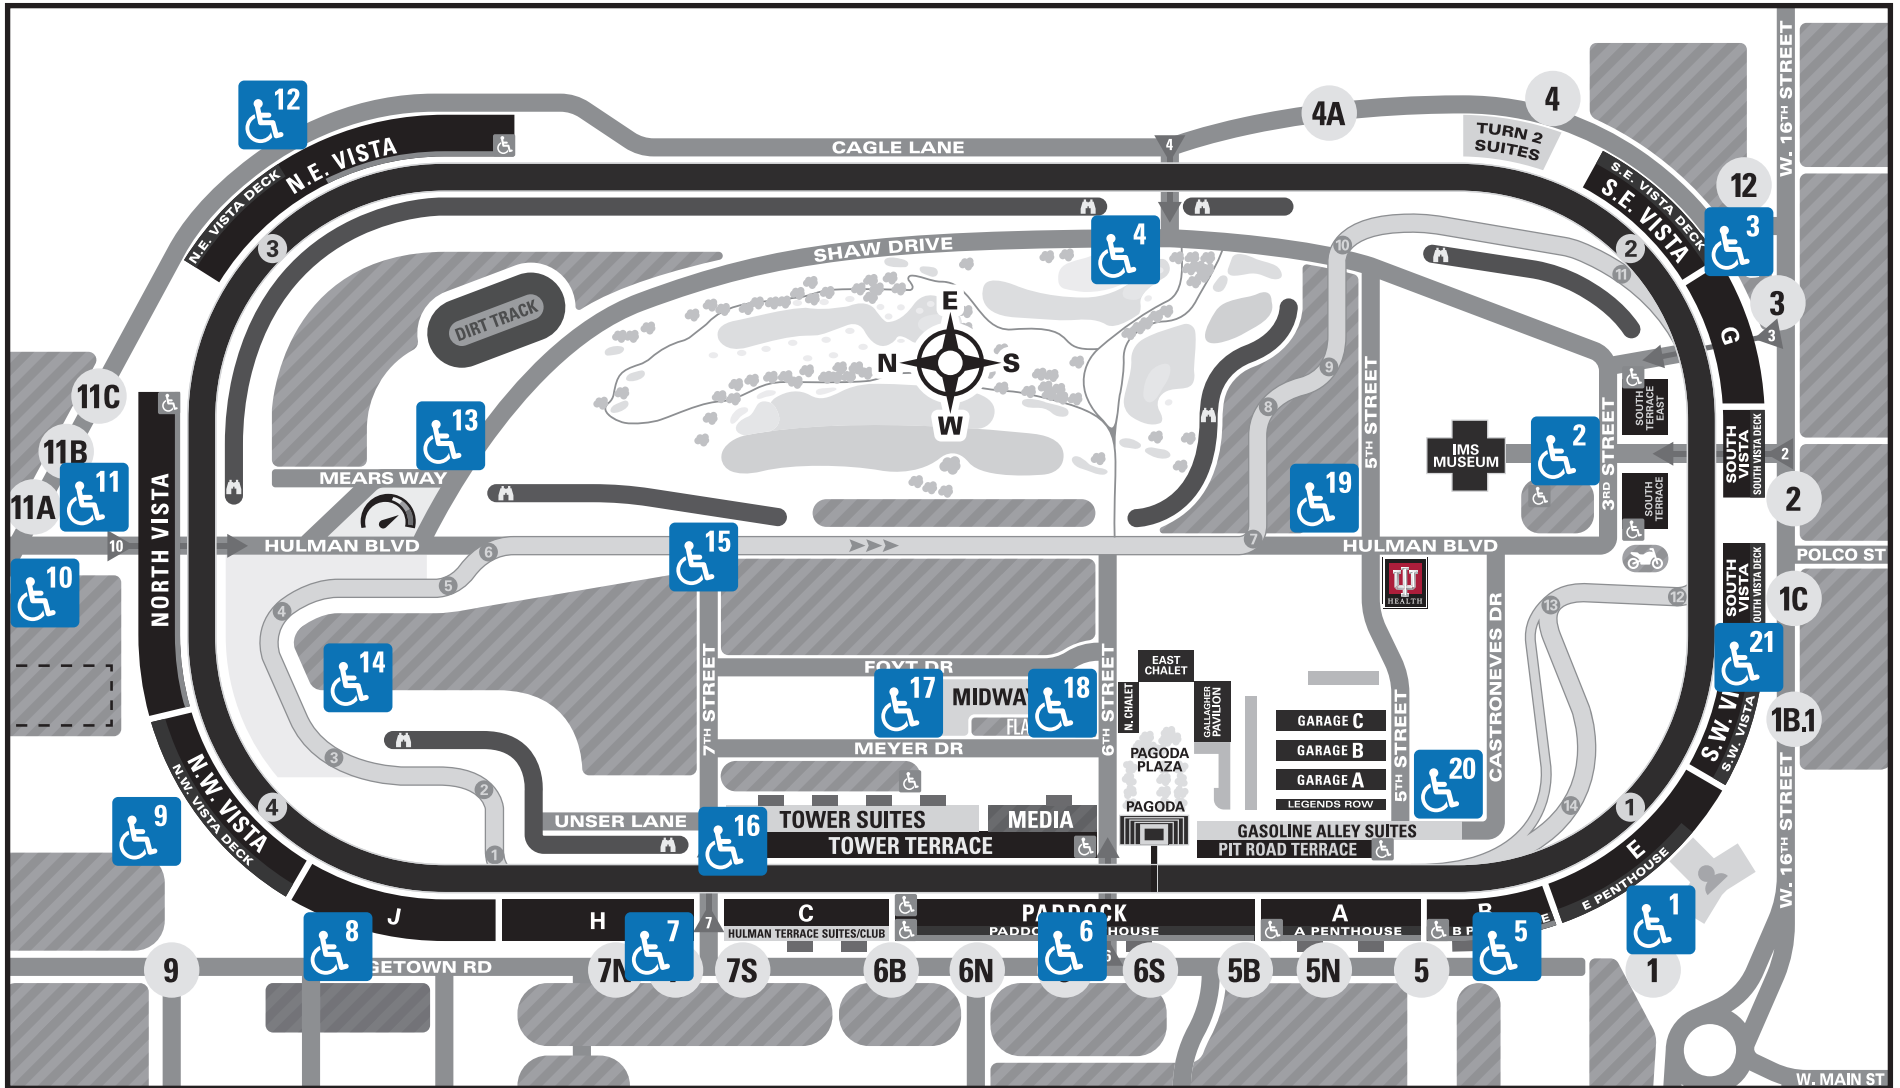

IMS ACCESS SHUTTLE STOP LOCATIONS

Access Shuttles will only pick-up at the below established Access Shuttle Stop Locations

- | | | | |
|---|---|---|--|
| <p>INFIELD</p> <ul style="list-style-type: none"> Stop #2 - Museum Fountain Stop #4 - Gate 4/Shaw Drive Stop #13 - Turn 3 Parking Stop #14 - Turn 4 Parking Stop #15 - 7th & Hulman Blvd Stop #16 - 7th & Unser Lane Stop #17 - Tower Terrace ADA Parking | <p>INFIELD</p> <ul style="list-style-type: none"> Stop #18 - Flag Lot ADA Parking Stop #19 - 5th & Hulman Blvd Stop #20 - South Pit Gate <p>TURN 1</p> <ul style="list-style-type: none"> Stop #1 - Gate 1 Stop #5 - B Stand Stop #21 - Southwest Vista | <p>TURN 2</p> <ul style="list-style-type: none"> Stop #3 - Southeast Vista <p>TURN 3</p> <ul style="list-style-type: none"> Stop #11 - Gate 11A Stop #12 - Northeast Vista | <p>TURN 4</p> <ul style="list-style-type: none"> Stop #8 - J Stand Stop #9 - Northwest Vista Stop #10 - Tram Turnaround <p>FRONT STRETCH</p> <ul style="list-style-type: none"> Stop #6 - Gate 6 Stop #7 - Gate 7 |
|---|---|---|--|