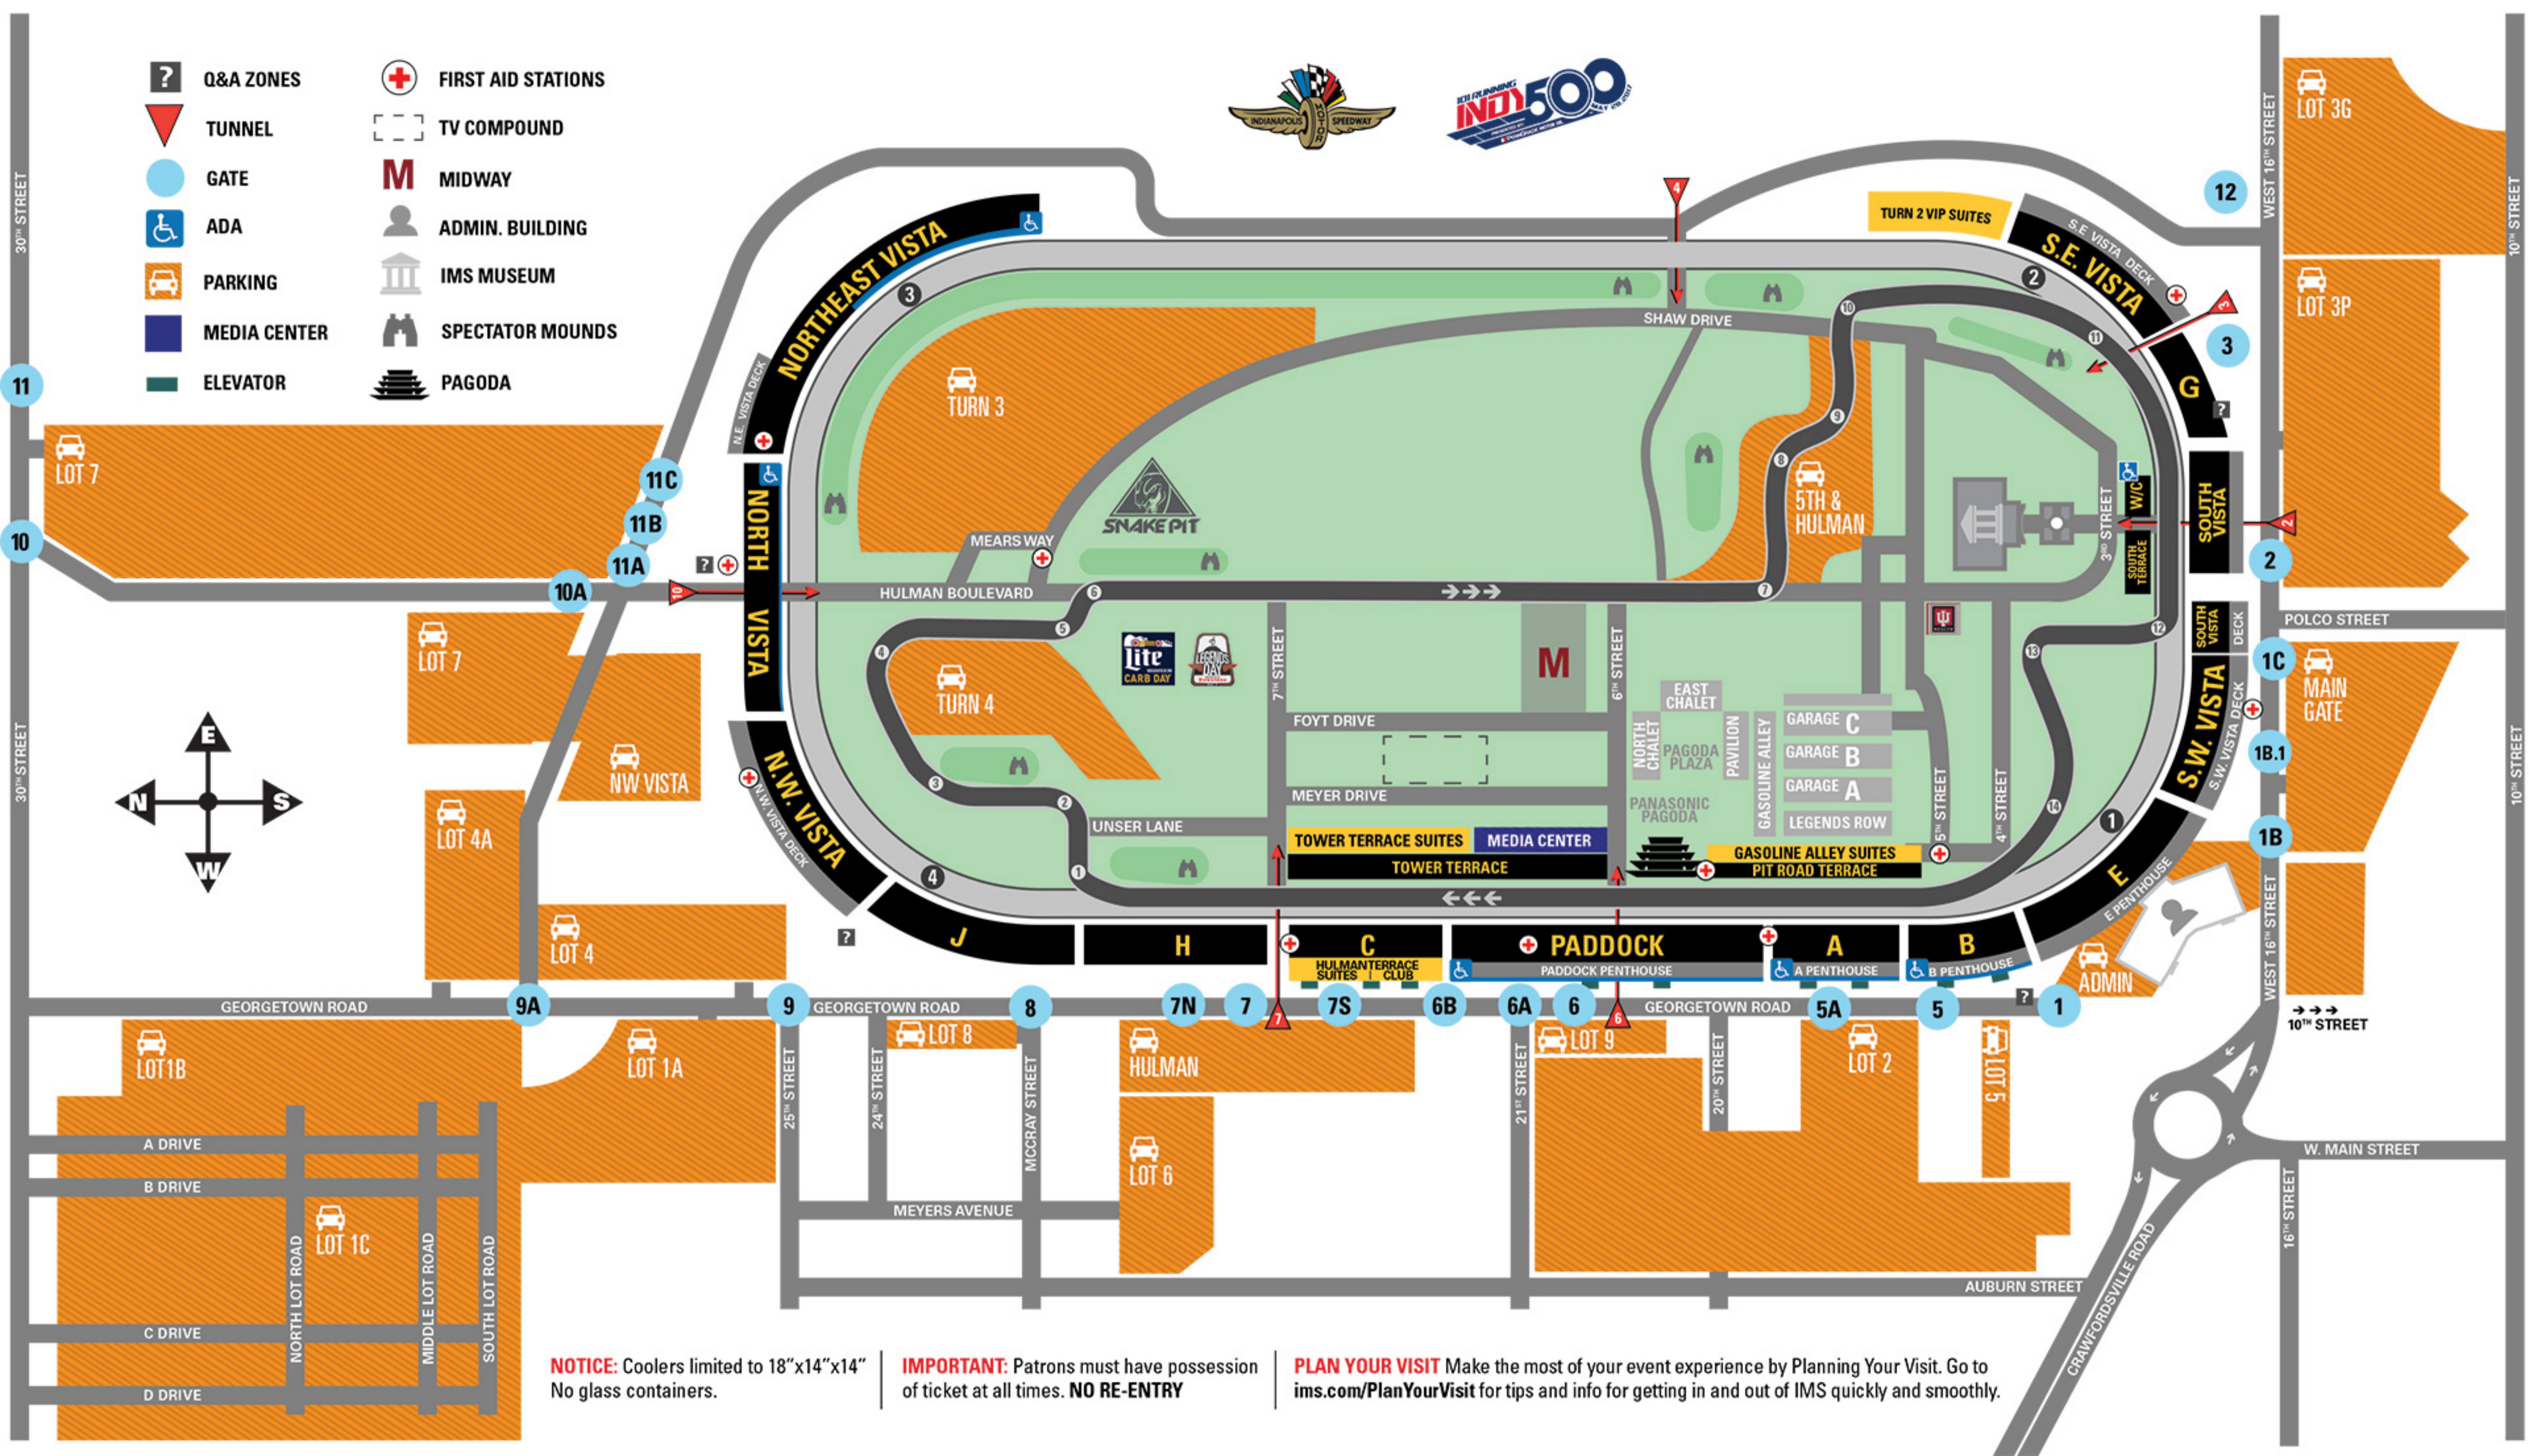

- ? Q&A ZONES
- TUNNEL
- GATE
- ♿ ADA
- PARKING
- MEDIA CENTER
- ELEVATOR
- + FIRST AID STATIONS
- TV COMPOUND
- M MIDWAY
- ADMIN. BUILDING
- IMS MUSEUM
- SPECTATOR MOUNDS
- PAGODA

NOTICE: Coolers limited to 18"x14"x14"
No glass containers.

IMPORTANT: Patrons must have possession of ticket at all times. **NO RE-ENTRY**

PLAN YOUR VISIT Make the most of your event experience by Planning Your Visit. Go to ims.com/PlanYourVisit for tips and info for getting in and out of IMS quickly and smoothly.